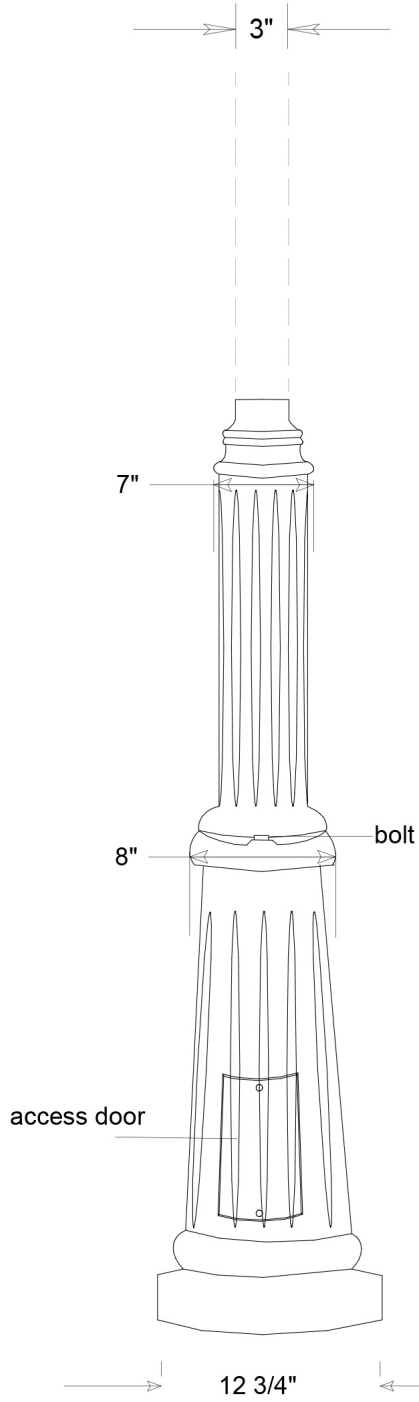

**#8800 Series:**

Gauge .050

- #8806 ( 6' ) ▲
- #8807 ( 7' ) ▲
- #8808 ( 8' ) ▲
- #8810 (10' ) ▲
- #8812 (12' ) ▲

**#8800 Series:**

Gauge .125

- #8836 ( 6' ) ▲
- #8837 ( 7' ) ▲
- #8838 ( 8' ) ▲
- #8840 (10' ) ▲
- #8842 (12' ) ▲
- #8844 (14' ) ▲
- #8846 (16' ) ▲

**Post Base  
10" bolt circle**

	Name	Date
Drawn	Iv	02/16/17
Checked		
ENG Appr.		
MFR Appr.		
QA		
Comments		
CAD Generated Drawing Do Not Manually Update		
Construction: All Aluminum		
10" bolt circle base		

<b>Primelite Mfg Corp</b> 516-868-4411		
<b>#8806 Post</b> Cast Aluminum Base Extruded Aluminum Top   Smooth Height 6'   Gauge .050		
Size	Drawing No.	Rev
<b>A</b>	<b>0001</b>	<b>A</b>
Scale	CAD File	Sheet
		<b>1 of 1</b>