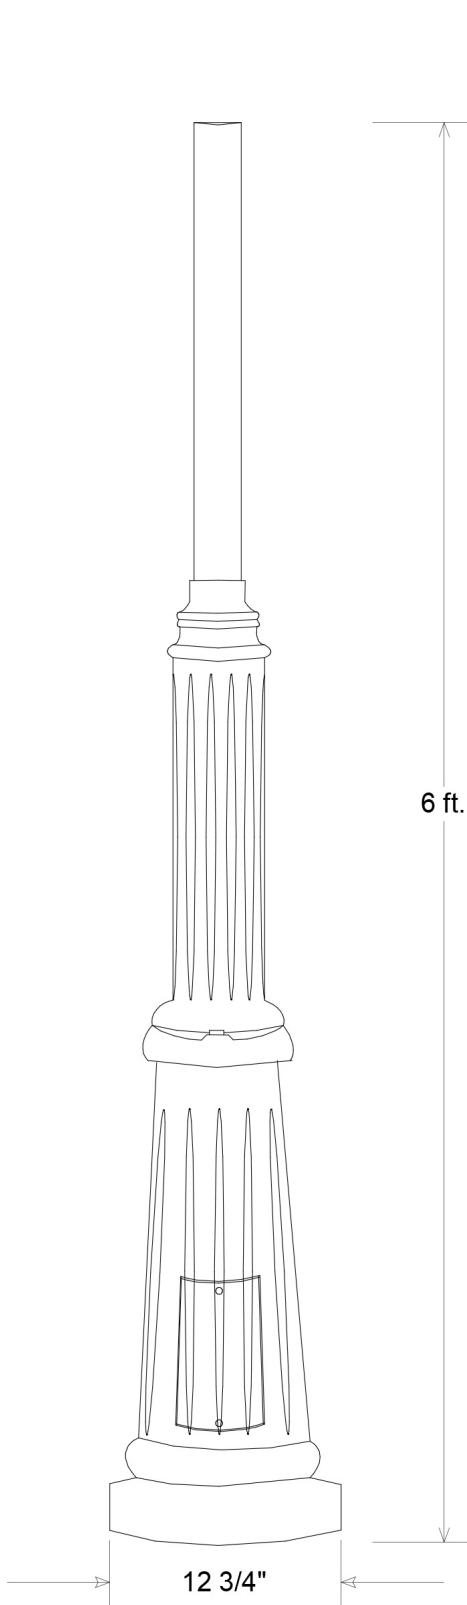

**#8800 Series:**

Gauge .050

- #8806 ( 6' ) ▲
- #8807 ( 7' ) ▲
- #8808 ( 8' ) ▲
- #8810 (10' ) ▲
- #8812 (12' ) ▲

**#8800 Series:**

Gauge .125

- #8836 ( 6' ) ▲
- #8837 ( 7' ) ▲
- #8838 ( 8' ) ▲
- #8840 (10' ) ▲
- #8842 (12' ) ▲
- #8844 (14' ) ▲
- #8846 (16' ) ▲

**Post Base  
10" bolt circle**

	Name	Date
Drawn	Iv	02/16/17
Checked		
ENG Appr.		
MFR Appr.		
QA		
Comments		
CAD Generated Drawing Do Not Manually Update		
Construction: All Aluminum		
10" bolt circle base		

<b>Primelite Mfg Corp</b> 516-868-4411		
<b>#8806 Post</b> Cast Aluminum Base Extruded Aluminum Top   Smooth Height 6'   Gauge .050		
Size	Drawing No.	Rev
<b>A</b>	<b>0001</b>	<b>A</b>
Scale	CAD File	Sheet
		<b>1 of 1</b>