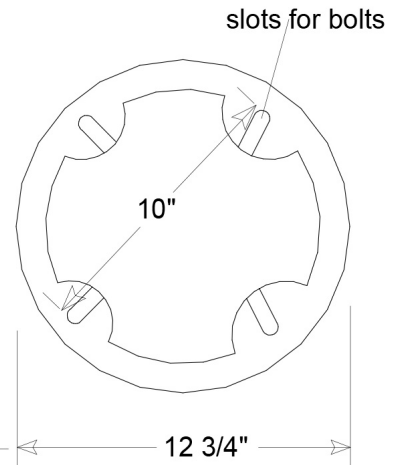

**#8800 Series:**

Gauge .050

- #8806 ( 6' ) ▲
- #8807 ( 7' ) ▲
- #8808 ( 8' ) ▲
- #8810 (10' ) ▲
- #8812 (12' ) ▲

**#8800 Series:**

Gauge .125

- #8836 ( 6' ) ▲
- #8837 ( 7' ) ▲
- #8838 ( 8' ) ▲
- #8840 (10' ) ▲
- #8842 (12' ) ▲
- #8844 (14' ) ▲
- #8846 (16' ) ▲

**Post Base  
10" bolt circle**

	Name	Date
Drawn	Iv	02/16/17
Checked		
ENG Appr.		
MFR Appr.		
QA		
Comments		
CAD Generated Drawing Do Not Manually Update		
Construction: All Aluminum		
10" bolt circle base		

<b>Primelite Mfg Corp</b> 516-868-4411		
<b>#8806 Post</b> Cast Aluminum Base Extruded Aluminum Top   Smooth Height 6'   Gauge .050		
Size	Drawing No.	Rev
<b>A</b>	<b>0001</b>	<b>A</b>
Scale	CAD File	Sheet
		<b>1 of 1</b>