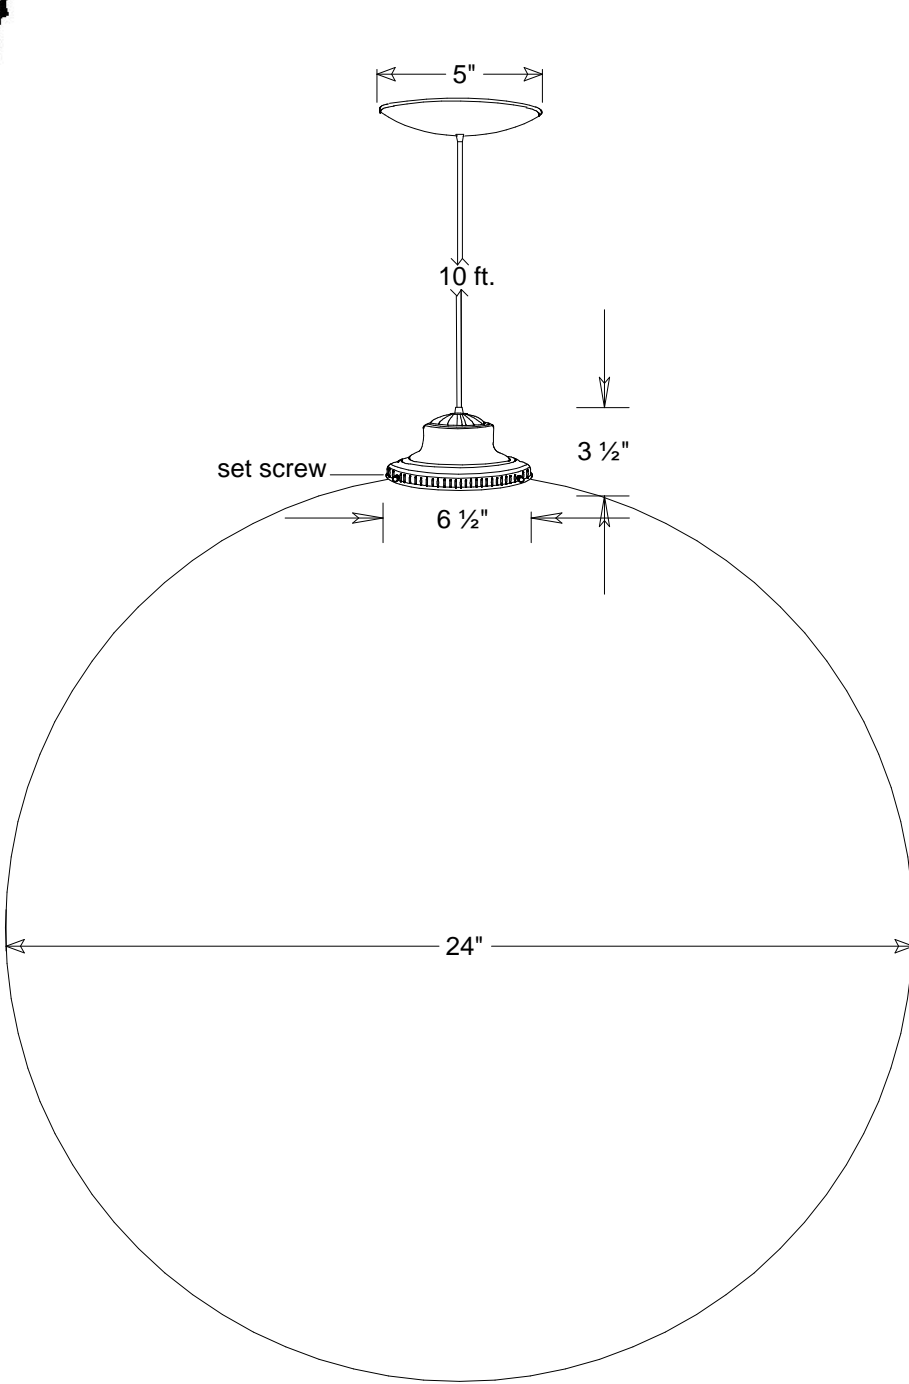

Primelite Manufacturing Corp

407 S Main St, Freeport, NY 11520

Phone: 516-868-4411 | Fax: 516-868-4609
 sales@primelite-mfg.com | www.primelite-mfg.com

PART # #794 N	LAMP Incandescent Led	VOLTAGE 120V	COLOR Powder Coated Colors
JOB NAME			TYPE Globe Pendant Superlex Necked

School House Holder (large)

Lamp: Incandescent LED 1/200A LED50 LED90 <small>(5 X LED19) (5 X LED18)</small>	Name	Date	<h2>Globe Pendant #794 N</h2>			
	Drawn	iv				10/05/18
	Checked			24" Dia Necked Superlex Globe 10' Vinyl Cord Smoke #794/1N White #794/3N Clear #794/4N		
	ENG Appr.			Size	Drawing No.	Rev
Construction: Aluminum Superlex	QA		A	0001	A	
Unless Otherwise Specified: Dimensions in Inches	Colors	Smoke #/1 White #/3 Clear #/4	Scale	CAD File	Sheet	
					1 of 1	