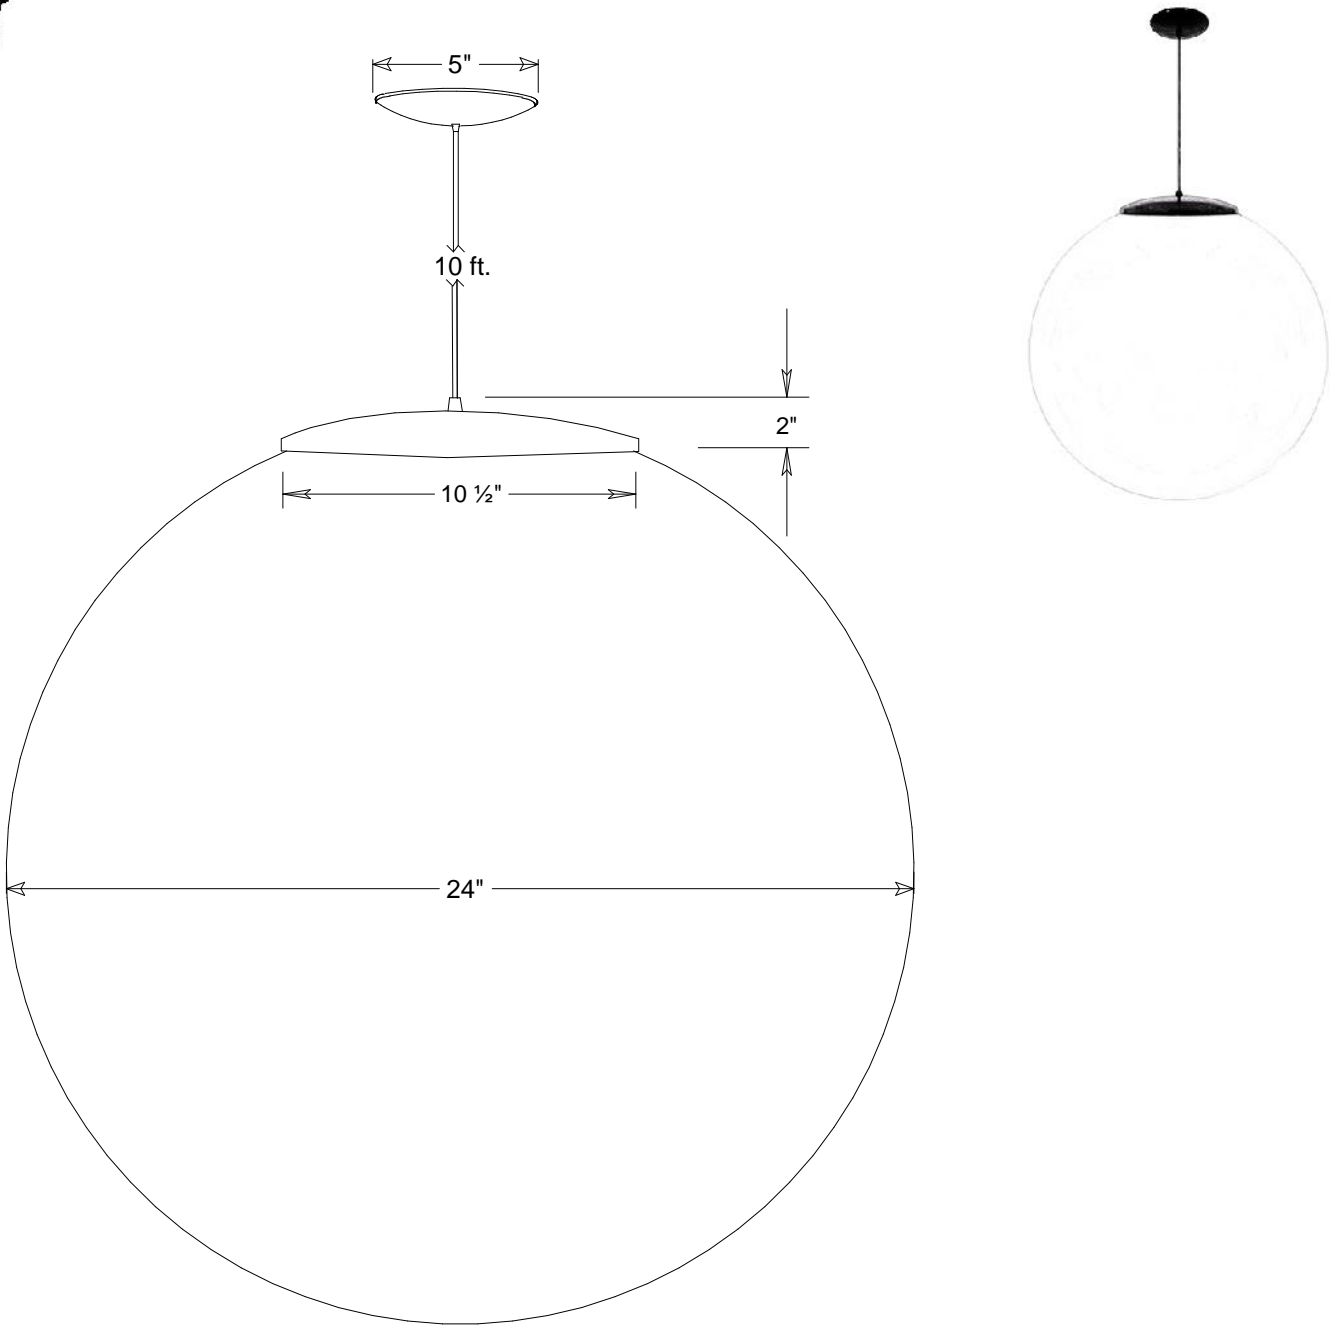

Primelite Manufacturing Corp

407 S Main St, Freeport, NY 11520

Phone: 516-868-4411 | Fax: 516-868-4609
 sales@primelite-mfg.com | www.primelite-mfg.com

PART # #794	LAMP Incandescent Led	VOLTAGE 120V	COLOR Powder Coated Colors
JOB NAME			TYPE Globe Pendant Superlex Neckless

Lamp: Incandescent LED 1/200A LED50 LED90 <small>(5 X LED19) (5 X LED18)</small>	Name	Date	Globe Pendant #794								
	Drawn	iv						10/11/18			
	Checked			24" Dia Superlex Globe Neckless 10' Vinyl Cord Smoke #794/1 White #794/3 Clear #794/4							
	ENG Appr.										
Construction: Aluminum Superlex	MFR Appr.			Size	Drawing No.	Rev	Revisions				
Unless Otherwise Specified: Dimensions in Inches	QA			A	0001	A	Zone	Rev	Description	Date	Approved
	Colors	Smoke #/1 White #/3 Clear #/4		Scale	CAD File	Sheet					
						1 of 1					