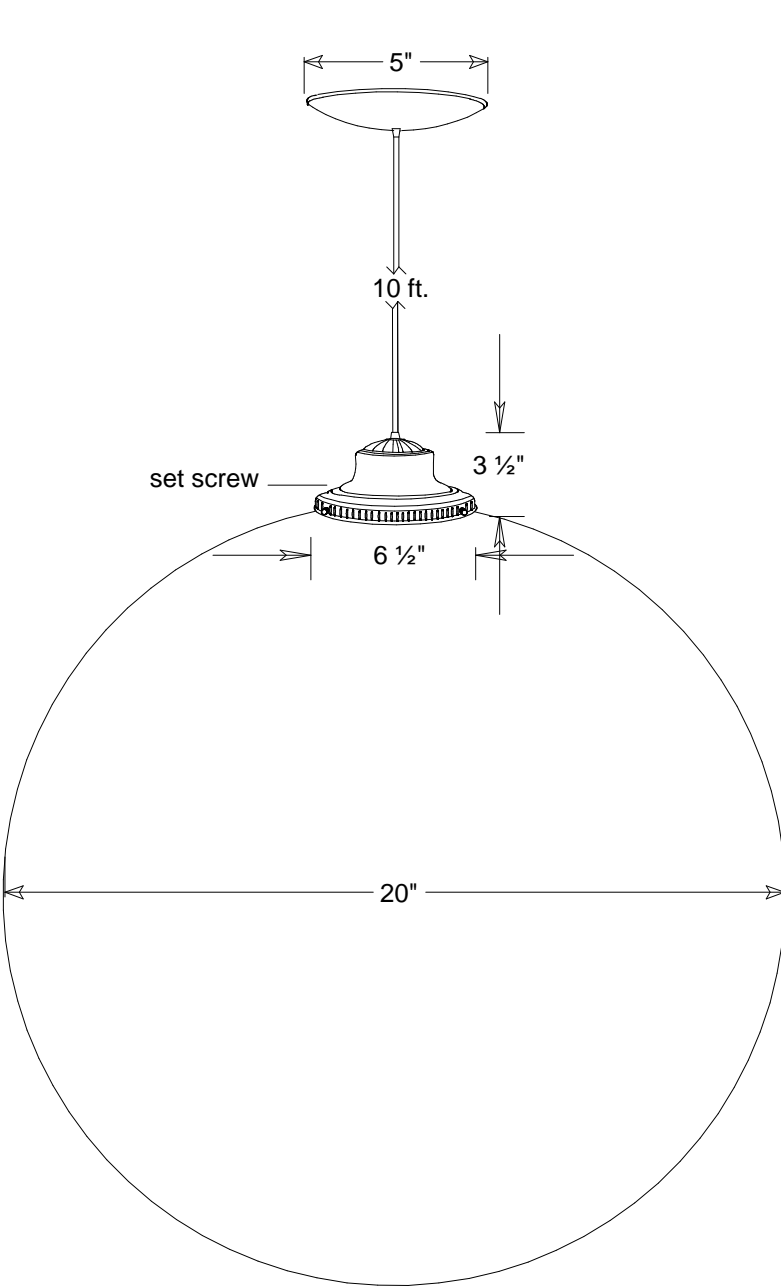

Primelite Manufacturing Corp

407 S Main St, Freeport, NY 11520

Phone: 516-868-4411 | Fax: 516-868-4609
 sales@primelite-mfg.com | www.primelite-mfg.com

PART # #790 N	LAMP Incandescent Led	VOLTAGE 120V	COLOR Powder Coated Colors
JOB NAME			TYPE Globe Pendant Superlex Necked

School House Holder (large)

Lamp: Incandescent LED 1/200A LED50 LED90 <small>(5 X LED19) (5 X LED18)</small>	Name	Date	<h2 style="text-align: center;">Globe Pendant #790 N</h2>		
	Drawn	iv			
Checked			20" Dia Necked Superlex Globe 10' Vinyl Cord Smoke #790/1N White #790/3N Clear #790/4N		
ENG Appr.					
MFR Appr.			Size	Drawing No.	Rev
QA			A	0001	A
Unless Otherwise Specified: Dimensions in Inches	Colors	Scale	CAD File	Sheet	
	Smoke #/1 White #/3 Clear #/4			1 of 1	