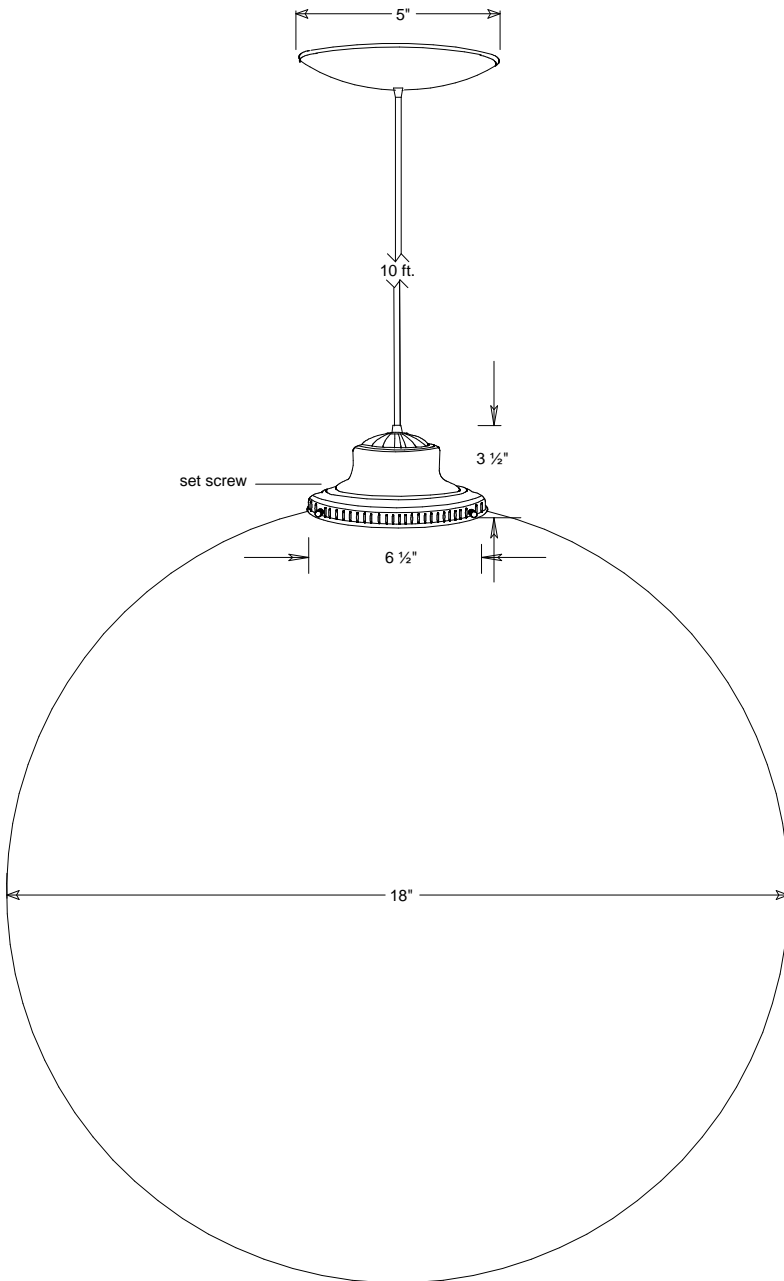

Primelite Manufacturing Corp

407 S Main St, Freeport, NY 11520

Phone: 516-868-4411 | Fax: 516-868-4609
 sales@primelite-mfg.com | www.primelite-mfg.com

PART # #788 N	LAMP Incandescent Led	VOLTAGE 120V	COLOR Powder Coated Colors
JOB NAME			TYPE Globe Pendant Superlex Necked

School House Holder (large)

Lamp: Incandescent LED 1/200A LED50 LED90 <small>(5 X LED10) (5 X LED18)</small>	Name	Date	<h2 style="text-align: center;">Globe Pendant #788 N</h2>			
	Drawn	iv				10/05/18
	Checked			18" Dia Necked Superlex Globe 10' Vinyl Cord Smoke #788/1N White #788/3N Clear #788/4N		
	ENG Appr.					
Construction: Aluminum Superlex	MFR Appr.		Size	Drawing No.	Rev	
Unless Otherwise Specified: Dimensions in Inches	QA		A	0001	A	
	Colors		Scale	CAD File	Sheet	
	Smoke #/1 White #/3 Clear #/4				1 of 1	