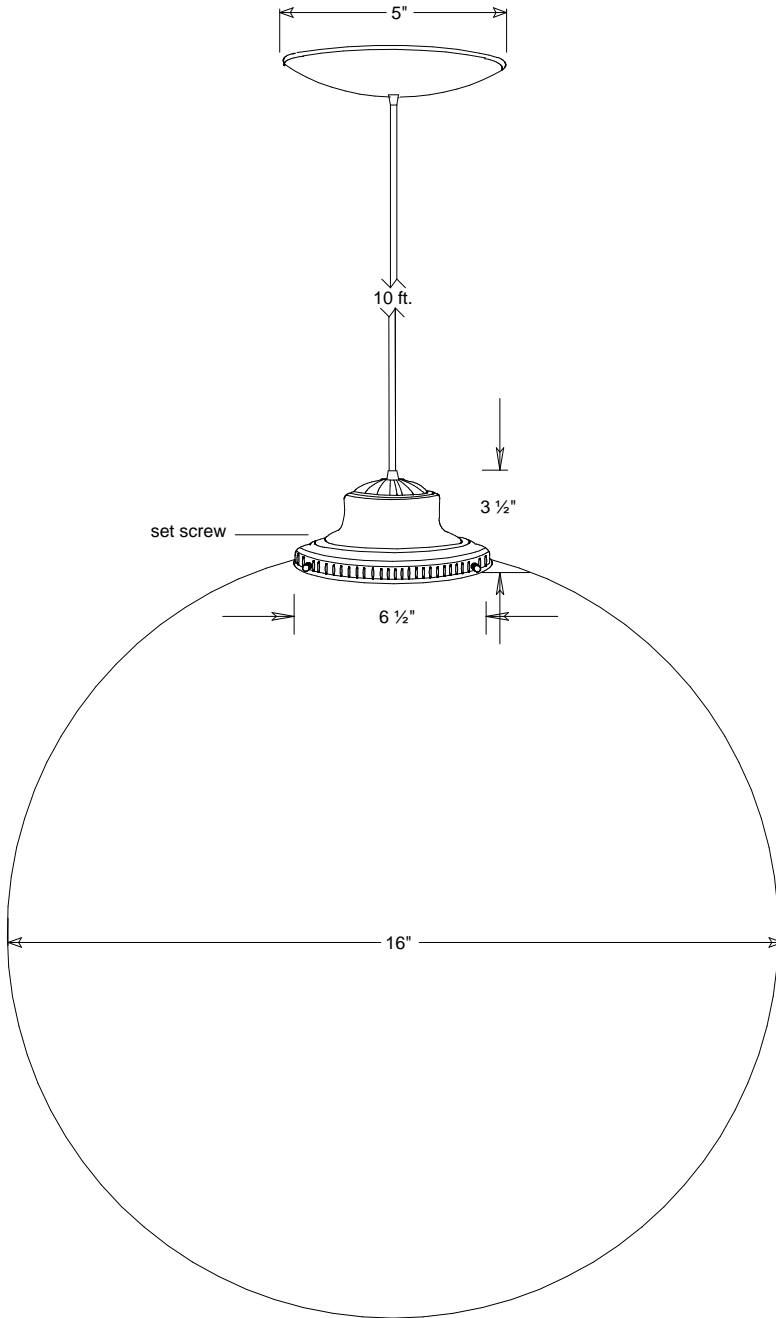

Primelite Manufacturing Corp

407 S Main St, Freeport, NY 11520

Phone: 516-868-4411 | Fax: 516-868-4609
 sales@primelite-mfg.com | www.primelite-mfg.com

PART # #786 N	LAMP Incandescent Led	VOLTAGE 120V	COLOR Powder Coated Colors
JOB NAME			TYPE Globe Pendant Superlex Necked

School House Holder (large)

Lamp: Incandescent LED	Name	Date	Globe Pendant #786 N		
   1/200A LED12 3K LED48 3K <small>(4 X LED12 3K)</small>	iv	10/03/18			
Construction: Aluminum Superlex	Drawn		16" Dia Necked Superlex Globe 10' Vinyl Cord Smoke #786/1N White #786/3N Clear #786/4N		
Unless Otherwise Specified: Dimensions in Inches	Checked		Size	Drawing No.	Rev
	ENG Appr.		A	0001	A
	MFR Appr.		Scale	CAD File	Sheet
	QA				1 of 1
Colors	Smoke #/1 White #/3 Clear #/4				