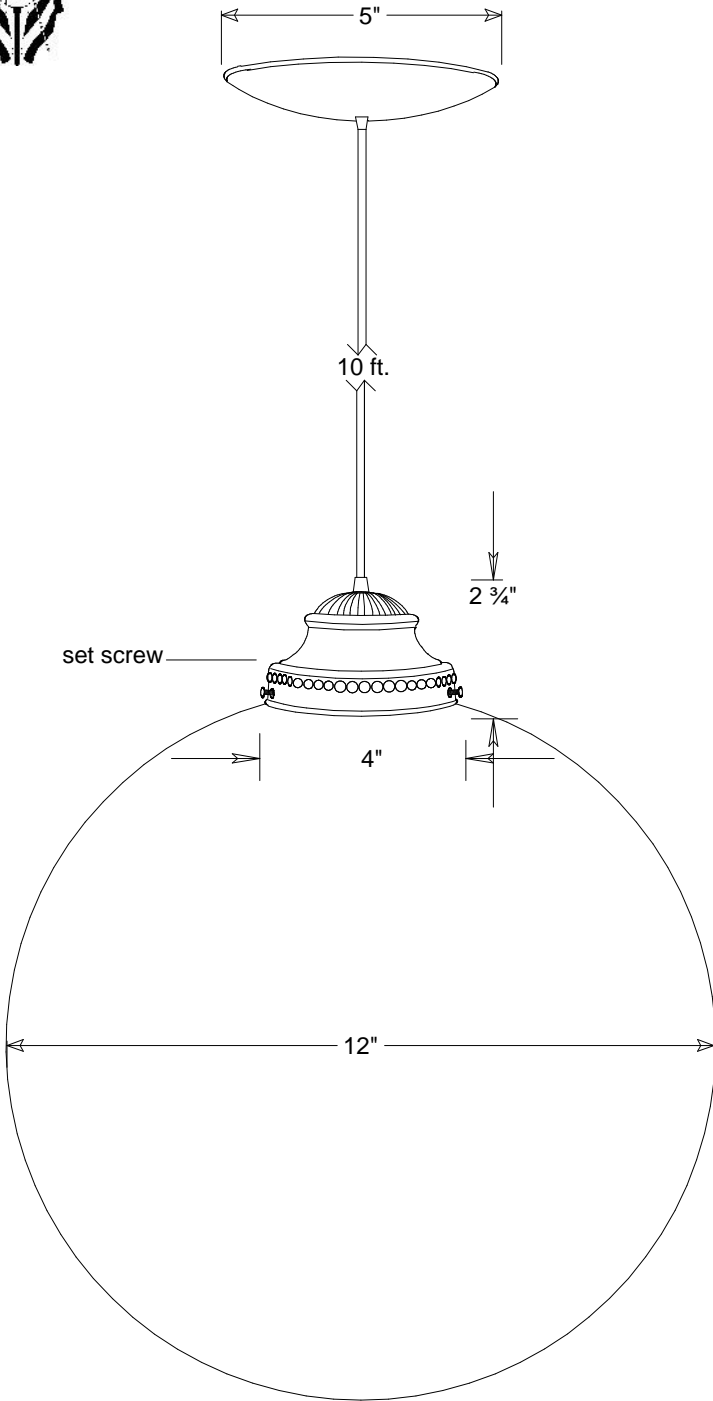

Primelite Manufacturing Corp

407 S Main St, Freeport, NY 11520
 Phone: 516-868-4411 | Fax: 516-868-4609
 sales@primelite-mfg.com | www.primelite-mfg.com

PART # #782 N	LAMP Incandescent Led	VOLTAGE 120V	COLOR Powder Coated Colors
JOB NAME			TYPE Globe Pendant Superlex Necked

School House Holder (medium)

Lamp: Incandescent | LED

1/100A | LED12 3K | LED20
(2 X LED19)

Construction: Aluminum Superlex

Unless Otherwise Specified:
Dimensions in Inches

Name	Date	Globe Pendant #782 N		
Drawn: iv	10/03/18	12" Dia Necked Superlex Globe 10' Vinyl Cord Smoke #782/1N White #782/3N Clear #782/4N		
Checked:		Size: A	Drawing No.: 0001	Rev: A
ENG Appr.:		Scale:	CAD File:	Sheet: 1 of 1
MFR Appr.:		Colors: Smoke #/1 White #/3 Clear #/4		
QA:				