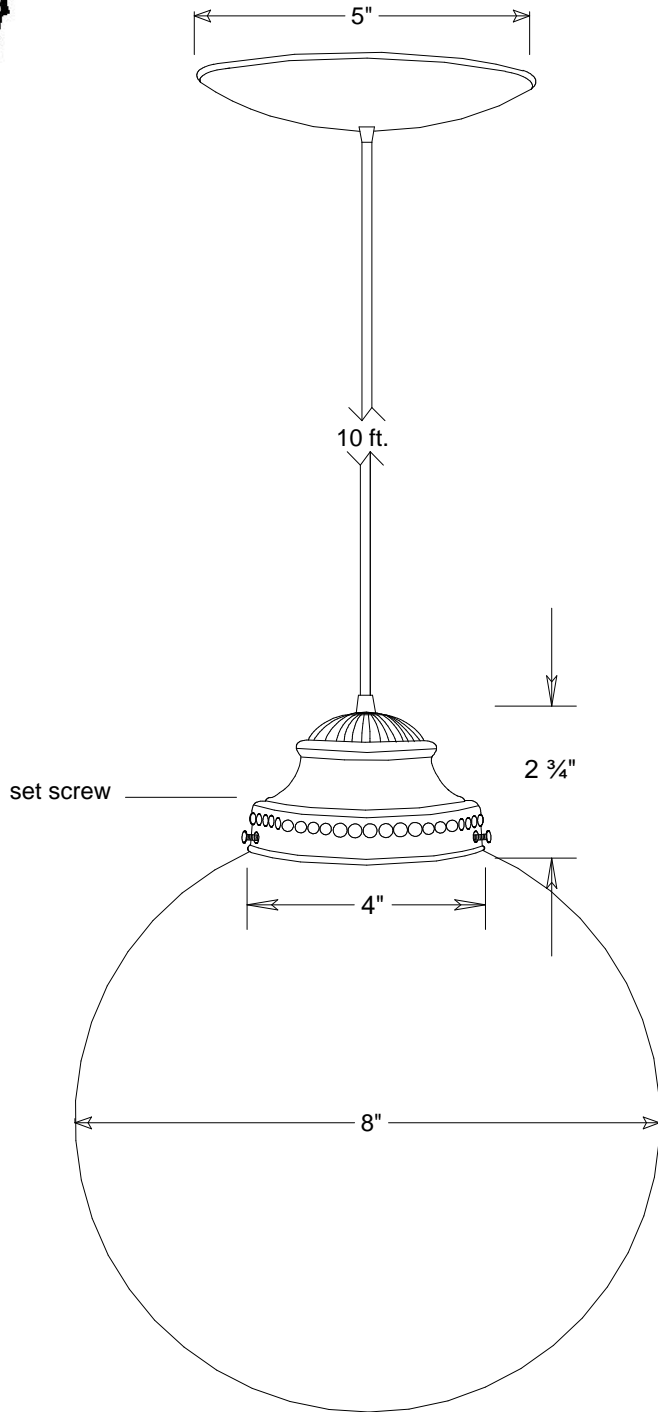

# Primelite Manufacturing Corp

407 S Main St, Freeport, NY 11520

Phone: 516-868-4411 | Fax: 516-868-4609  
 sales@primelite-mfg.com | www.primelite-mfg.com

PART # <b>#778 N</b>	LAMP Incandescent   Led	VOLTAGE 120V	COLOR Powder Coated Colors
JOB NAME			TYPE Globe Pendant Superlex   Necked

School House Holder (medium)

Lamp: Incandescent  175A   LED12 3K	Name	Date	<b>Globe Pendant #778 N</b>		
	Drawn	iv			
Construction: Aluminum Superlex  Unless Otherwise Specified: Dimensions in Inches	Checked		8" Dia Necked Superlex Globe   10' Vinyl Cord Smoke #778/1N   White #778/3N   Clear #778/4N		
	ENG Appr.		Size	Drawing No.	Rev
	MFR Appr.		<b>A</b>	<b>0001</b>	<b>A</b>
	QA		Scale	CAD File	Sheet
	Colors				<b>1 of 1</b>
	Smoke #/1   White #/3   Clear #/4				