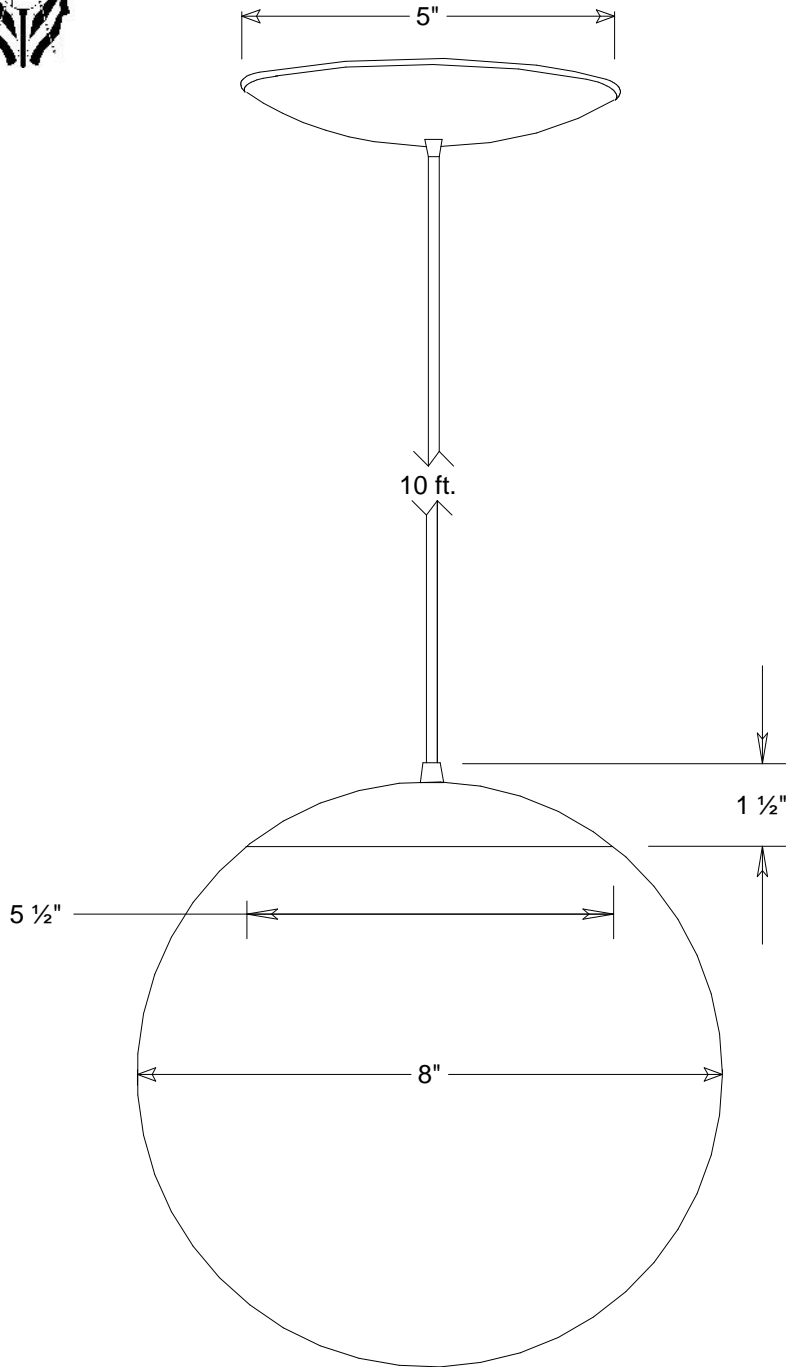

Primelite Manufacturing Corp

407 S Main St, Freeport, NY 11520

Phone: 516-868-4411 | Fax: 516-868-4609
 sales@primelite-mfg.com | www.primelite-mfg.com

PART # #778	LAMP Incandescent Led	VOLTAGE 120V	COLOR Powder Coated Colors
JOB NAME			TYPE Globe Pendant Superlex Neckless

Lamp: Incandescent

175A | LED12 3K

Construction: Aluminum Superlex

Unless Otherwise Specified:
Dimensions in Inches

Name	Date	Globe Pendant #778		
Drawn iv	10/11/18	8" Dia Superlex Globe 10' Vinyl Cord Neckless Smoke #778/1 White #778/3 Clear #778/4		
Checked		Size	Drawing No.	Rev
ENG Appr.		A	0001	A
MFR Appr.		Scale	CAD File	Sheet
QA				1 of 1
Colors		Smoke #/1 White #/3 Clear #/4		