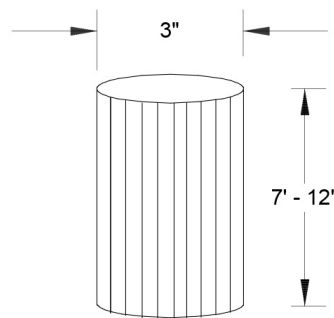

#6600 Series:

Gauge: .050)

#6607 (7') ▲

#6608 (8') ▲

#6610 (10') ▲

#6612 (12') ▲

		Name	Date	Primelite Mfg. Corp.		
Drawn		iv	02/01/17			#6608 Post 3" Round Post Gauge .050 Height 8' Extruded Aluminum Fluted Surface
Checked						
ENG Appr.						
MFR Appr.						
QA						
Comments CAD Generated Drawing Do Not Manually Update Construction: Aluminum				Size A	Drawing No. 0001	Rev A
		Scale	CAD File	Sheet	1 of 1	