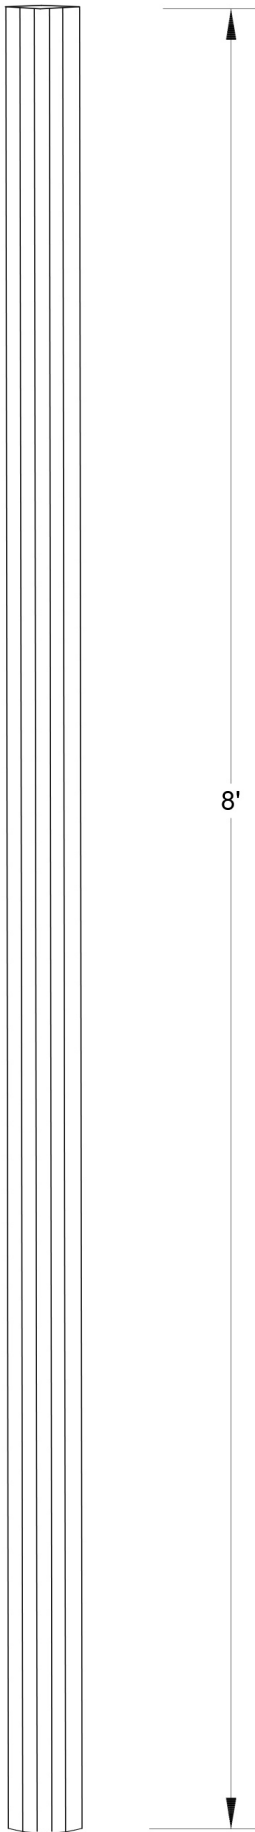

#6600 Series:

Gauge: .050)

#6607 (7') ▲

#6608 (8') ▲

#6610 (10') ▲

#6612 (12') ▲

		Name	Date	Primelite Mfg. Corp.		
Drawn		iv	02/01/17			#6608 Post 3" Round Post Gauge .050 Height 8' Extruded Aluminum Fluted Surface
Checked						
ENG Appr.						
MFR Appr.						
QA						
Comments CAD Generated Drawing Do Not Manually Update Construction: Aluminum				Size A	Drawing No. 0001	Rev A
		Scale	CAD File	Sheet	1 of 1	