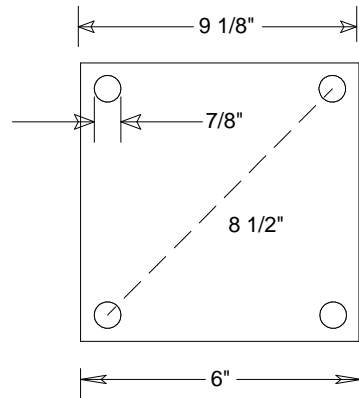

4" Square to 3" Round Post Adapter

Shoe Base

	<b>Name</b>	<b>Date</b>	<b>Primelite Mfg. Corp.</b>	
<b>Drawn</b>	lv	01/30/17		
<b>Updated</b>	lv	10/03/17	<b>#6418 SB</b>	
<b>ENG Appr.</b>			<b>4" Square Post   Height 18'   Shoe Base</b>	
<b>MFR Appr.</b>			<b>Extruded Aluminum   Smooth Surface</b>	
<b>QA</b>			<b>Size</b>	<b>Drawing No.</b>
<b>Comments</b>			<b>A</b>	<b>0001</b>
CAD Generated Drawing Do Not Manually Update			<b>Rev</b>	<b>A</b>
<b>Construction: Aluminum</b>			<b>Scale</b>	<b>CAD File</b>
			<b>Sheet</b>	<b>1 of 1</b>