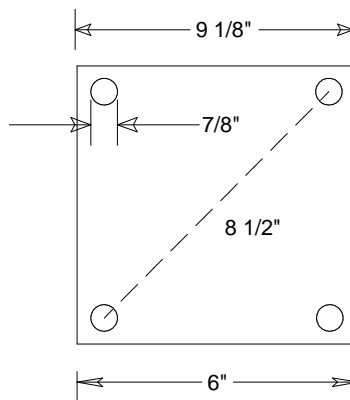

4" Square to 3" Round Post Adapter

Shoe Base

	Name	Date	Primelite Mfg. Corp.		
Drawn	lv	01/30/17	#6416 SB 4" Square Post Height 16' Shoe Base Extruded Aluminum Smooth Surface		
Updated	lv	10/03/17			
ENG Appr.					
MFR Appr.					
QA					
Comments			Size	Drawing No.	Rev
CAD Generated Drawing Do Not Manually Update			A	0001	A
Construction: Aluminum			Scale	CAD File	Sheet 1 of 1