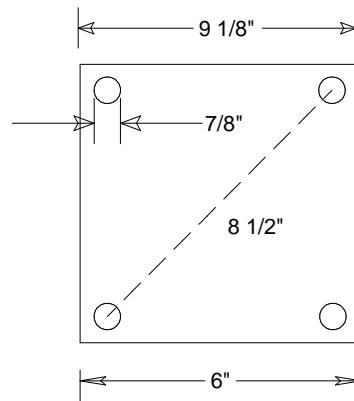

4" Square to 3" Round Post Adapter

Shoe Base

	Name	Date	Primelite Mfg. Corp.		
Drawn	lv	01/30/17	#6412 SB		
Updated	lv	10/03/17	4" Square Post Height 12' Shoe Base		
ENG Appr.			Extruded Aluminum Smooth Surface		
MFR Appr.			Size	Drawing No.	Rev
QA			A	0001	A
Comments			Scale	CAD File	Sheet
CAD Generated Drawing Do Not Manually Update					1 of 1
Construction: Aluminum					