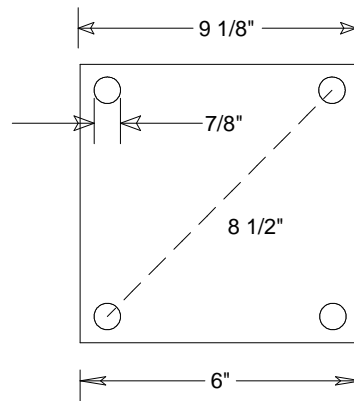

4" Square to 3" Round Post Adapter

Shoe Base

	Name	Date	<b>Primelite Mfg. Corp.</b>	
Drawn	lv	01/30/17		
Updated	lv	10/03/17	<b>#6412 SB</b>	
ENG Appr.			<b>4" Square Post   Height 12'   Shoe Base</b>	
MFR Appr.			<b>Extruded Aluminum   Smooth Surface</b>	
QA			Size	Drawing No.
Comments CAD Generated Drawing Do Not Manually Update			<b>A</b>	<b>0001</b>
			Rev <b>A</b>	
Construction: Aluminum			Scale	CAD File
			Sheet	<b>1 of 1</b>