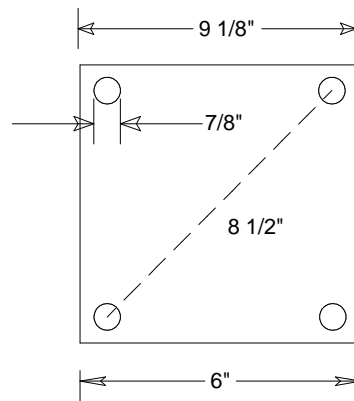

4" Square to 3" Round Post Adapter

Shoe Base

		Name	Date	Primelite Mfg. Corp.		
Drawn	lv	01/30/17	#6408 SB			
Checked	lv	10/03/17	4" Square Post Height 8' Shoe Base			
ENG Appr.			Extruded Aluminum Smooth Surface			
MFR Appr.						
QA						
Comments			Size	Drawing No.	Rev	
CAD Generated Drawing Do Not Manually Update			A	0001	A	
Construction: Aluminum			Scale	CAD File	Sheet 1 of 1	