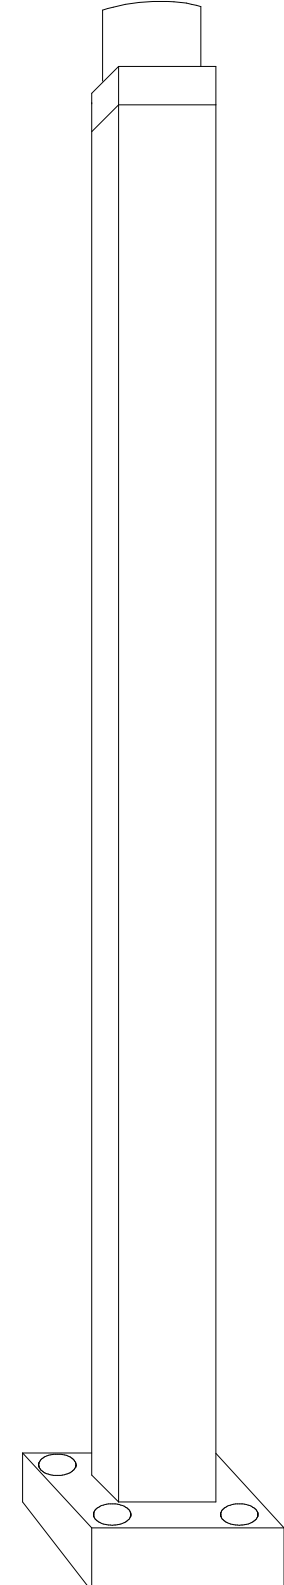

3"

7'

9 1/8"

3"

4" Square to 3" Round Post Adapter

Shoe Base

	Name	Date	Primelite Mfg. Corp.	
Drawn	lv	01/30/17	#6407 SB 4" Square Post Height 7' Shoe Base Extruded Aluminum Smooth Surface	
Updated	lv	10/03/17		
ENG Appr.				
MFR Appr.				
QA				
Comments CAD Generated Drawing Do Not Manually Update Construction: Aluminum			Size A	Drawing No. 0001
			Rev A	
Scale		CAD File	Sheet	1 of 1