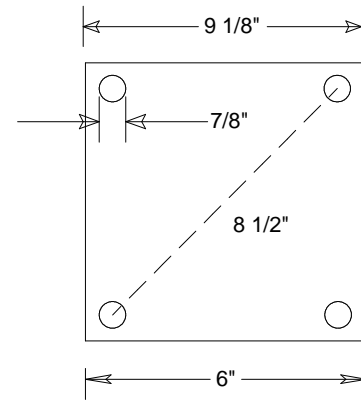

3"

7'

9 1/8"

3"

4" Square to 3" Round Post Adapter

Shoe Base

	Name	Date	Primelite Mfg. Corp.	
Drawn	lv	01/30/17	#6407 SB 4" Square Post Height 7' Shoe Base Extruded Aluminum Smooth Surface	
Updated	lv	10/03/17		
ENG Appr.				
MFR Appr.				
QA				
Comments CAD Generated Drawing Do Not Manually Update Construction: Aluminum			Size A	Drawing No. 0001
			Rev A	
Scale		CAD File	Sheet	1 of 1