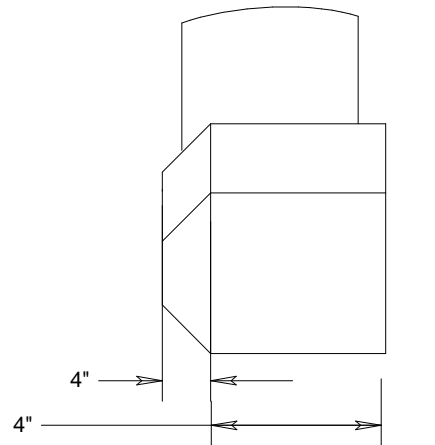

3"

7'

9 1/8"

3"

4" Square to 3" Round Post Adapter

Shoe Base

	Name	Date	Primelite Mfg. Corp.	
Drawn	lv	01/30/17	#6407 SB 4" Square Post Height 7' Shoe Base Extruded Aluminum Smooth Surface	
Updated	lv	10/03/17		
ENG Appr.				
MFR Appr.				
QA				
Comments CAD Generated Drawing Do Not Manually Update Construction: Aluminum			Size A	Drawing No. 0001
			Rev A	
Scale		CAD File	Sheet	1 of 1