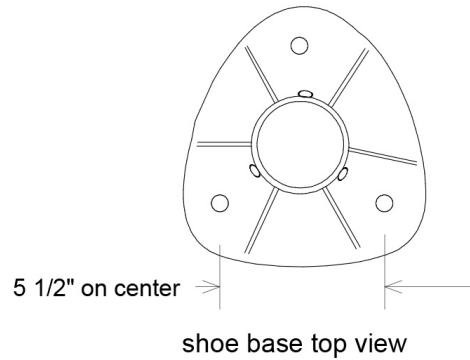

Gauge .050

**#6100 SB Series:**

Gauge: .050

- #6100 SB ( 2') ▲
- #6107 SB ( 7') ▲
- #6108 SB ( 8') ▲
- #6110 SB (10') ▲
- #6112 SB (12') ▲

**#6100 SB Series:**

Gauge: .125

- #6127 SB ( 7') ▲
- #6128 SB ( 8') ▲
- #6130 SB (10') ▲
- #6132 SB (12') ▲
- #6134 SB (14') ▲
- #6136 SB (16') ▲
- #6138 SB (18') ▲
- #6140 SB (20') ▲

Assembly includes: Template, Anchor Bolts, Washers and Nuts.

	Name	Date	<b>Primelite Mfg. Corp.</b>		
Drawn	lv	01/31/17	<b>#6112 SB   Gauge .050</b> <b>3\" Round Post   Shoe Base   Height: 12'</b> <b>Extruded Aluminum   Smooth Surface</b>		
Checked					
ENG Appr.					
MFR Appr.					
QA					
Comments			Size	Drawing No.	Rev
CAD Generated Drawing Do Not Manually Update			<b>A</b>	<b>0001</b>	<b>A</b>
Construction: Aluminum			Scale	CAD File	Sheet <b>1 of 1</b>