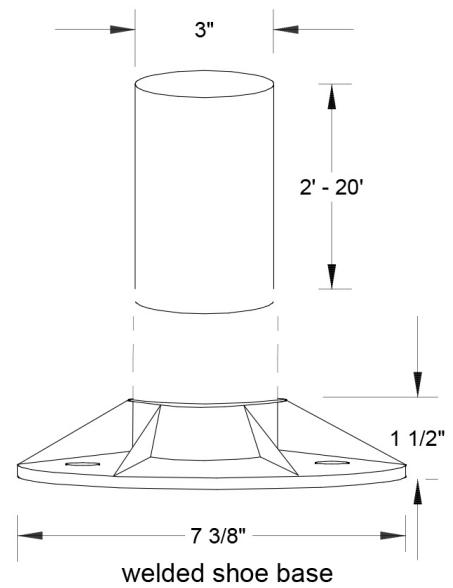

Gauge .050

**#6100 SB Series:**

Gauge: .050

- #6100 SB ( 2') ▲
- #6107 SB ( 7') ▲
- #6108 SB ( 8') ▲
- #6110 SB (10') ▲
- #6112 SB (12') ▲

**#6100 SB Series:**

Gauge: .125

- #6127 SB ( 7') ▲
- #6128 SB ( 8') ▲
- #6130 SB (10') ▲
- #6132 SB (12') ▲
- #6134 SB (14') ▲
- #6136 SB (16') ▲
- #6138 SB (18') ▲
- #6140 SB (20') ▲

Assembly includes: Template, Anchor Bolts, Washers and Nuts.

	Name	Date	<b>Primelite Mfg. Corp.</b>		
Drawn	lv	01/31/17	<b>#6112 SB   Gauge .050</b> <b>3\" Round Post   Shoe Base   Height: 12'</b> <b>Extruded Aluminum   Smooth Surface</b>		
Checked					
ENG Appr.					
MFR Appr.					
QA					
Comments			Size	Drawing No.	Rev
CAD Generated Drawing Do Not Manually Update			<b>A</b>	<b>0001</b>	<b>A</b>
Construction: Aluminum			Scale	CAD File	Sheet <b>1 of 1</b>