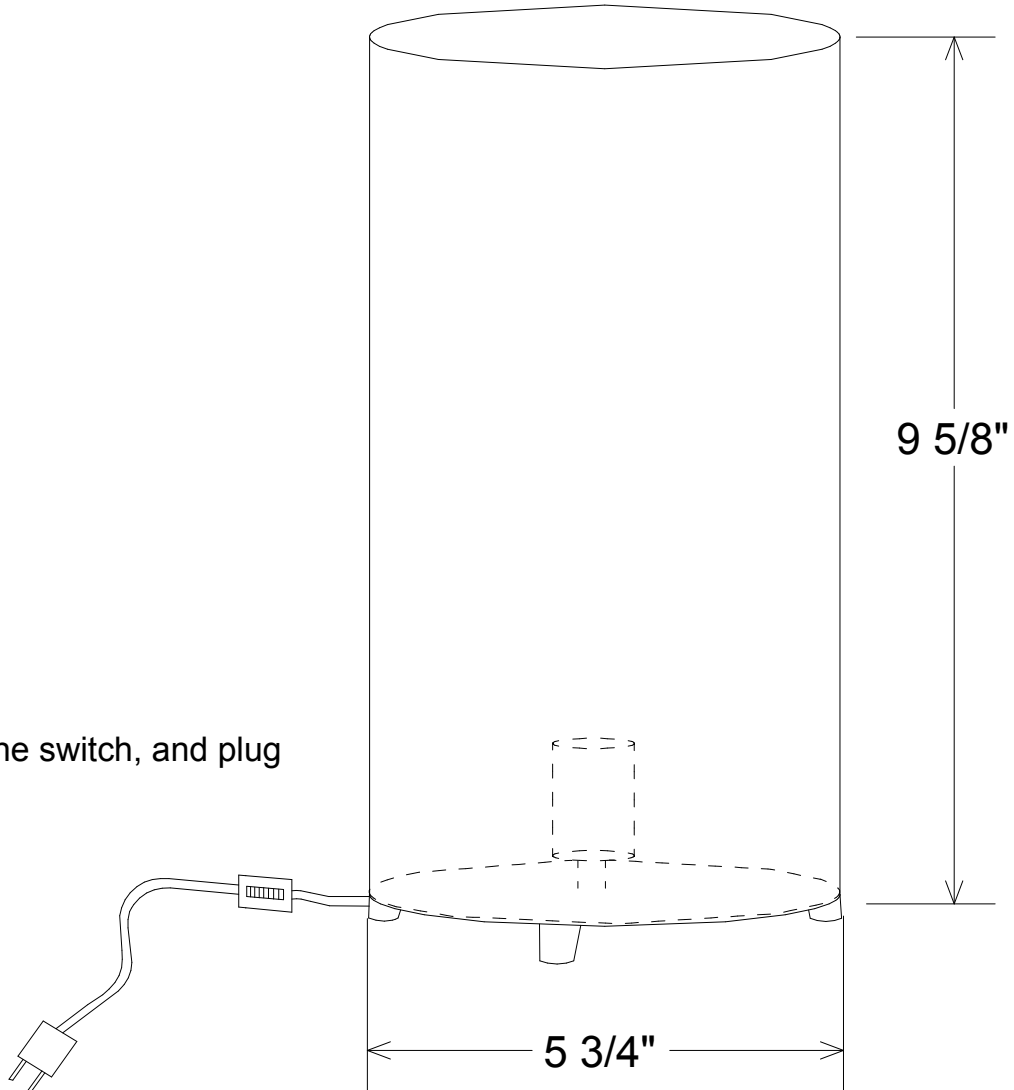

Revisions				
Zone	Rev	Description	Date	Approved

12 ft. cord, line switch, and plug

Unless Otherwise Specified: Dimensions in Inches Tolerances: Fractional ± Angular: Mach ± Bend ± Two Place Decimal ± Three Place Decimal ±		Name	Date	Primelite Mfg. Corp.		
	Drawn	T.A.R.	09/17/10			
	Checked					
	ENG Appr.					
	MFR Appr.					
		QA		Size	Drawing No.	Rev
Construction: All Aluminum	Comments			A	0001	A
	CAD Generated Drawing Do Not Manually Update			Scale	CAD File	Sheet
Lamp: 1-R40 150 Watt				1:2		1 of 1