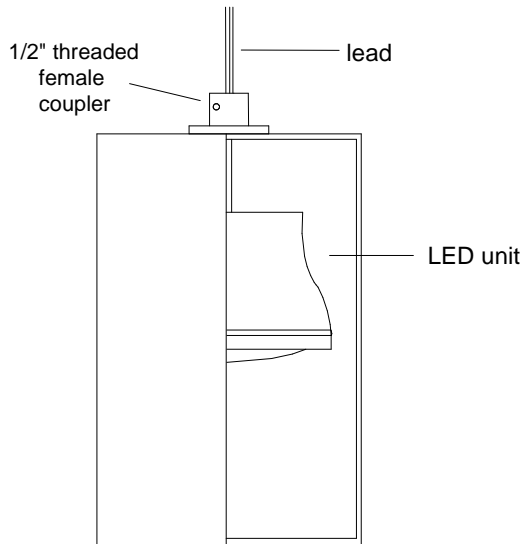

Small Ballast Pot Canopy

59A Shade

- 50,000 hour life
- Average savings is \$39.42 per year as compared to a 75 Watt incandescent
- Savings of \$ 518.16 for the life of the fixture
- Lumen output is equal to a 75 Watt bulb.

Unless Otherwise Specified: Dimensions in Inches Tolerances: Fractional ± Angular: Mach ± Bend ± Two Place Decimal ± Three Place Decimal ±	Drawn	Name	Date	Primelite Mfg. Corp. 59/855 ESW LED 24 24 Watt 1000 Lumens @ 3000K 1250 Lumens @ 4000K 24 Volt Output
	Checked	T.A.R.	04/12/12	
	ENG Appr.			
	MFR Appr.			
	QA			
Construction: All Aluminum Pipe Size: 1/2"	Comments CAD Generated Drawing Do Not Manually Update			Size A
	Drawing No. 0001		Rev A	
	Scale	CAD File	Sheet 1 of 1	