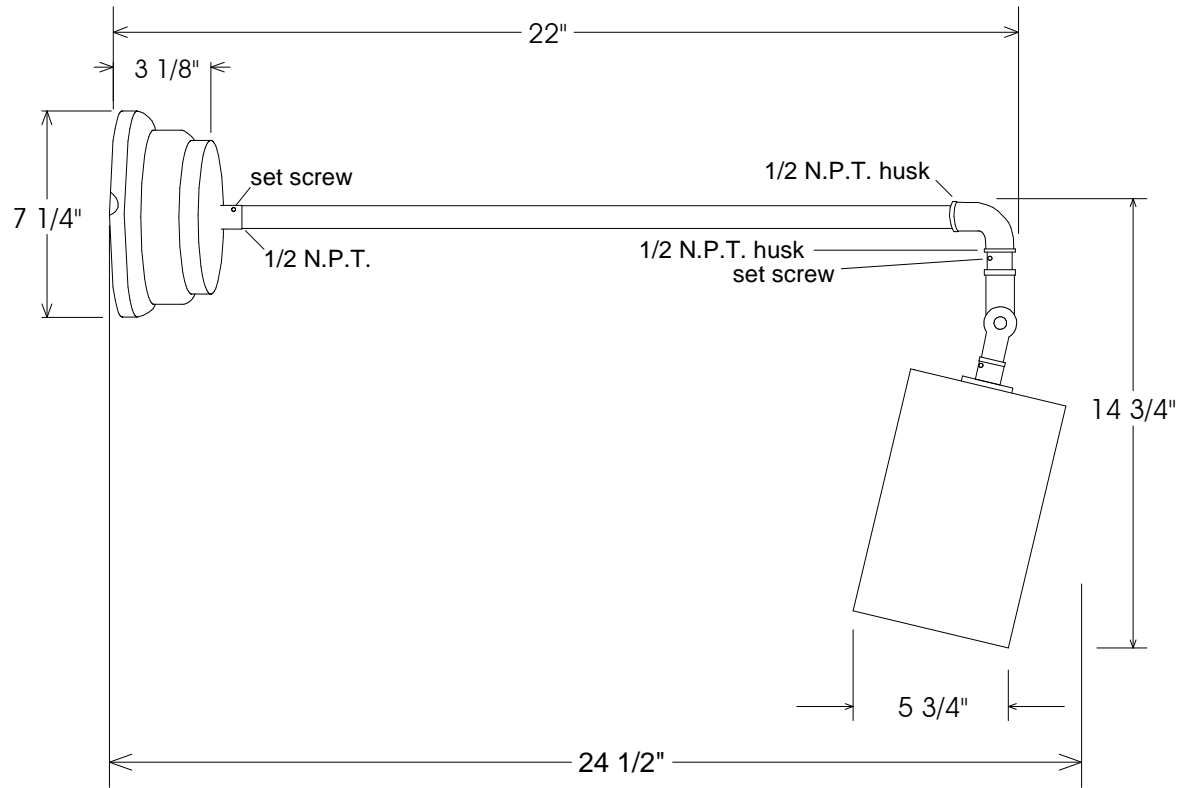

Small Ballast Pot Canopy

59A Shade

- 50,000 hour life
- Average savings is \$39.42 per year as compared to a 75 Watt incandescent
- Savings of \$ 518.16 for the life of the fixture
- Lumen output is equal to a 75 Watt bulb.

Unless Otherwise Specified: Dimensions in Inches Tolerances: Fractional ± Angular: Mach ± Bend ± Two Place Decimal ± Three Place Decimal ±	Drawn	Name	Date	Primelite Mfg. Corp. 59/855 ESW LED 24 24 Watt 1000 Lumens @ 3000K 1250 Lumens @ 4000K 24 Volt Output
	Checked	T.A.R.	04/12/12	
	ENG Appr.			
	MFR Appr.			
	QA			
Construction: All Aluminum Pipe Size: 1/2"	Comments CAD Generated Drawing Do Not Manually Update			Size A
	Drawing No. 0001		Rev A	
	Scale	CAD File	Sheet 1 of 1	