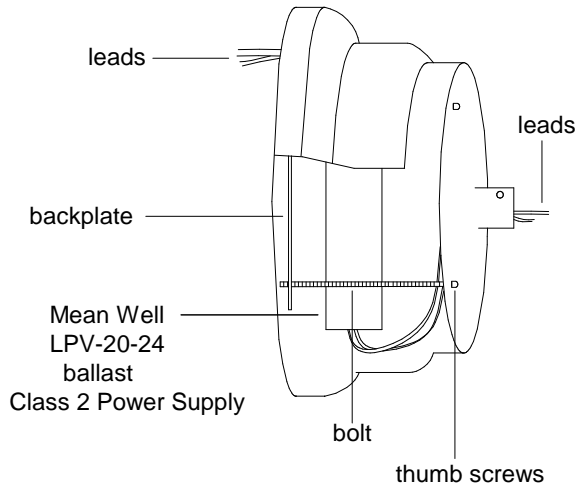

Small Ballast Pot Canopy

59A Shade

- 50,000 hour life
- Average savings is \$39.42 per year as compared to a 75 Watt incandescent
- Savings of \$ 518.16 for the life of the fixture
- Lumen output is equal to a 75 Watt bulb.

Unless Otherwise Specified: Dimensions in Inches Tolerances: Fractional ± Angular: Mach ± Bend ± Two Place Decimal ± Three Place Decimal ±	Drawn	Name	Date	Primelite Mfg. Corp. 59/855 ESW LED 24 24 Watt 1000 Lumens @ 3000K 1250 Lumens @ 4000K 24 Volt Output
	Checked	T.A.R.	04/12/12	
	ENG Appr.			
	MFR Appr.			
	QA			
Construction: All Aluminum Pipe Size: 1/2"	Comments CAD Generated Drawing Do Not Manually Update			Size A
	Drawing No. 0001		Rev A	
	Scale	CAD File	Sheet 1 of 1	