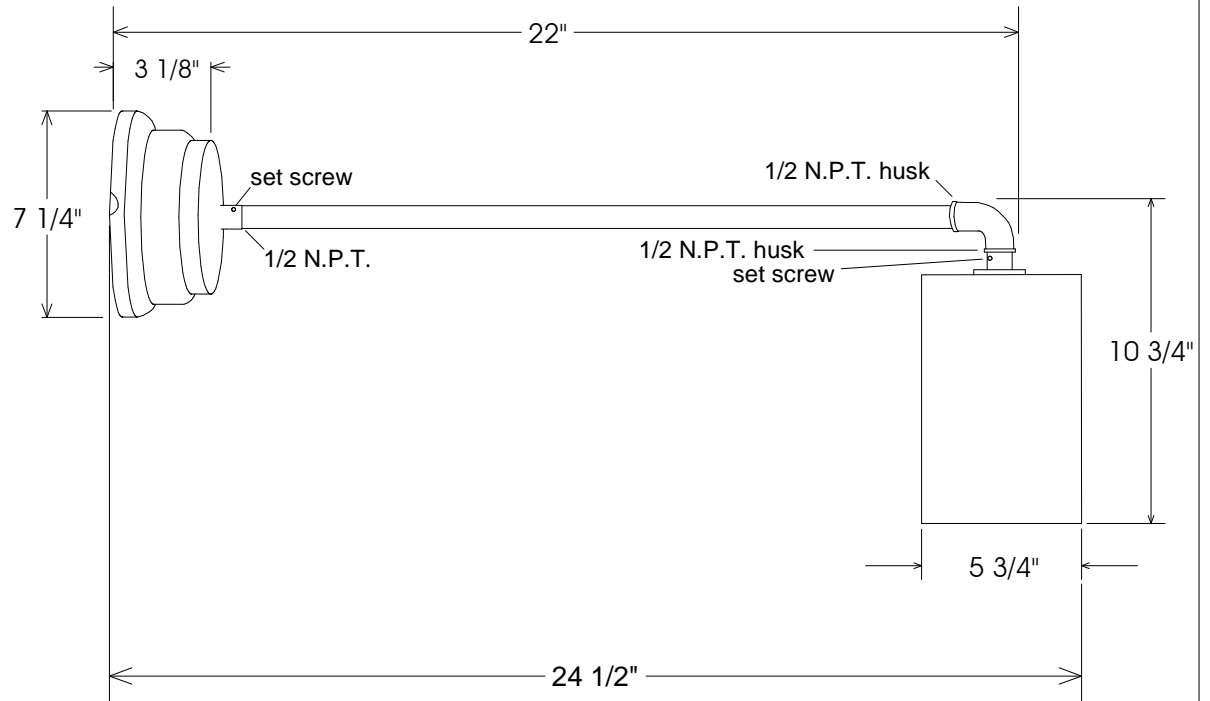

Small Ballast Pot Canopy

59A Shade

- 50,000 hour life
- Average savings is \$39.42 per year as compared to a 75 Watt incandescent
- Savings of \$ 518.16 for the life of the fixture
- Lumen output is equal to a 75 Watt bulb.

Unless Otherwise Specified: Dimensions in Inches Tolerances: Fractional ± Angular: Mach ± Bend ± Two Place Decimal ± Three Place Decimal ±	Drawn	Name	Date	Primelite Mfg. Corp. 59/855 LED 24 Watt 1,050 Lumens 24 Volt Output
	Checked	T.A.R.	10/19/11	
	ENG Appr.			
	MFR Appr.			
	QA			
Construction: All Aluminum Pipe Size: 1/2"	Comments CAD Generated Drawing Do Not Manually Update			Size A
	Drawing No. 0001		Rev A	
	Scale	CAD File	Sheet	1 of 1