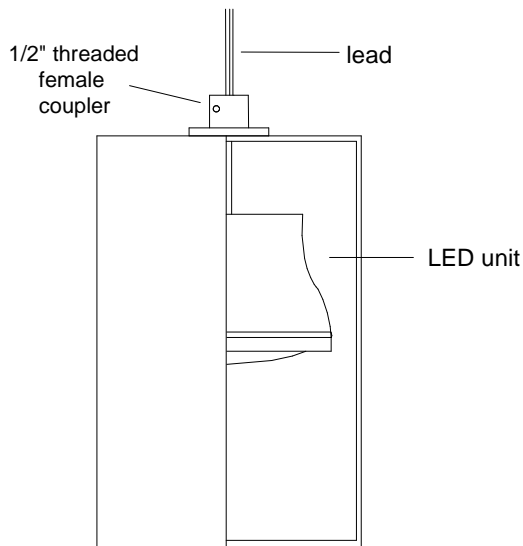

Small Ballast Pot Canopy

59A Shade

- 50,000 hour life
- Average savings is \$39.42 per year as compared to a 75 Watt incandescent
- Savings of \$ 518.16 for the life of the fixture
- Lumen output is equal to a 75 Watt bulb.

Unless Otherwise Specified: Dimensions in Inches Tolerances: Fractional ± Angular: Mach ± Bend ± Two Place Decimal ± Three Place Decimal ±	Drawn	Name	Date	Primelite Mfg. Corp. 59/855 LED 24 Watt 1,050 Lumens 24 Volt Output
	Checked	T.A.R.	10/19/11	
	ENG Appr.			
	MFR Appr.			
	QA			
Construction: All Aluminum Pipe Size: 1/2"	Comments CAD Generated Drawing Do Not Manually Update			Size A
	Drawing No. 0001		Rev A	
	Scale	CAD File	Sheet 1 of 1	