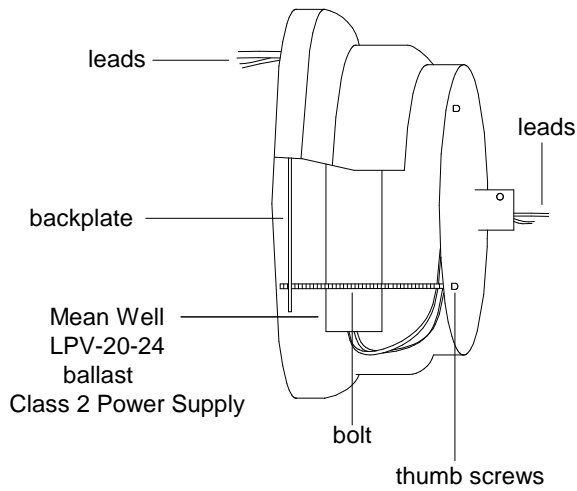

Small Ballast Pot Canopy

59A Shade

- 50,000 hour life
- Average savings is \$39.42 per year as compared to a 75 Watt incandescent
- Savings of \$ 518.16 for the life of the fixture
- Lumen output is equal to a 75 Watt bulb.

Unless Otherwise Specified: Dimensions in Inches Tolerances: Fractional ± Angular: Mach ± Bend ± Two Place Decimal ± Three Place Decimal ±	Drawn	Name	Date	Primelite Mfg. Corp. 59/855 LED 24 Watt 1,050 Lumens 24 Volt Output
	Checked	T.A.R.	10/19/11	
	ENG Appr.			
	MFR Appr.			
	QA			
Construction: All Aluminum Pipe Size: 1/2"	Comments CAD Generated Drawing Do Not Manually Update			Size A
	Drawing No. 0001		Rev A	
	Scale	CAD File	Sheet	1 of 1