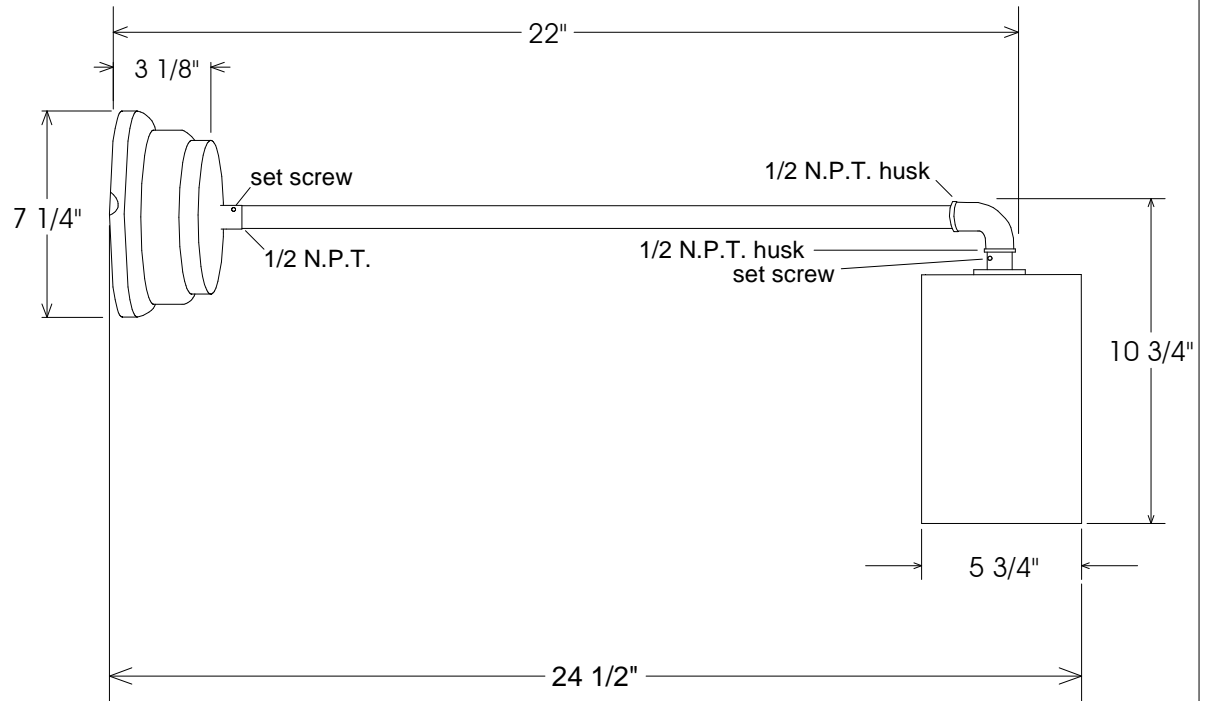

Small Ballast Pot Canopy

59A Shade

- 50,000 hour life
- Average savings is \$39.42 per year as compared to a 75 Watt incandescent
- Savings of \$ 518.16 for the life of the fixture
- Lumen output is equal to a 75 Watt bulb.

Unless Otherwise Specified: Dimensions in Inches Tolerances: Fractional ± Angular: Mach ± Bend ± Two Place Decimal ± Three Place Decimal ±	Drawn	Name	Date	Primelite Mfg. Corp. 59/855 LED 24 Watt 1,050 Lumens 24 Volt Output
	Checked	T.A.R.	10/19/11	
	ENG Appr.			
	MFR Appr.			
	QA			
Construction: All Aluminum Pipe Size: 1/2"	Comments CAD Generated Drawing Do Not Manually Update			Size A
	Drawing No. 0001		Rev A	
	Scale	CAD File	Sheet 1 of 1	