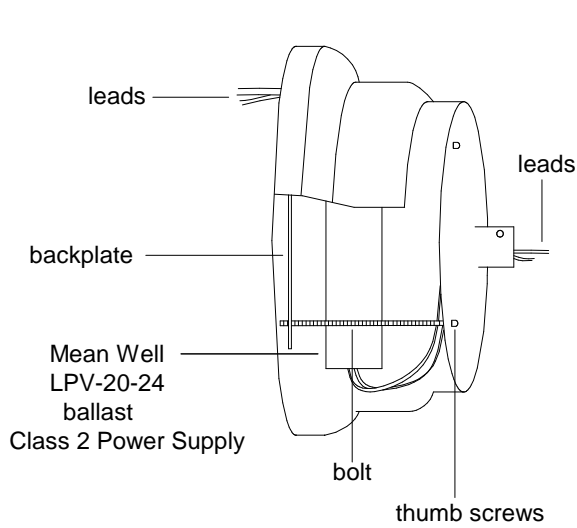

Small Ballast Pot Canopy

59A Shade

- 50,000 hour life
- Average savings is \$39.42 per year as compared to a 75 Watt incandescent
- Savings of \$ 518.16 for the life of the fixture
- Lumen output is equal to a 75 Watt bulb.

Unless Otherwise Specified: Dimensions in Inches Tolerances: Fractional ± Angular: Mach ± Bend ± Two Place Decimal ± Three Place Decimal ±	Drawn	Name	Date	Primelite Mfg. Corp. 59/855 LED 24 Watt 1,050 Lumens 24 Volt Output
	Checked	T.A.R.	10/19/11	
	ENG Appr.			
	MFR Appr.			
	QA			
Construction: All Aluminum Pipe Size: 1/2"	Comments CAD Generated Drawing Do Not Manually Update			Size A
	Drawing No. 0001		Rev A	
	Scale	CAD File	Sheet 1 of 1	