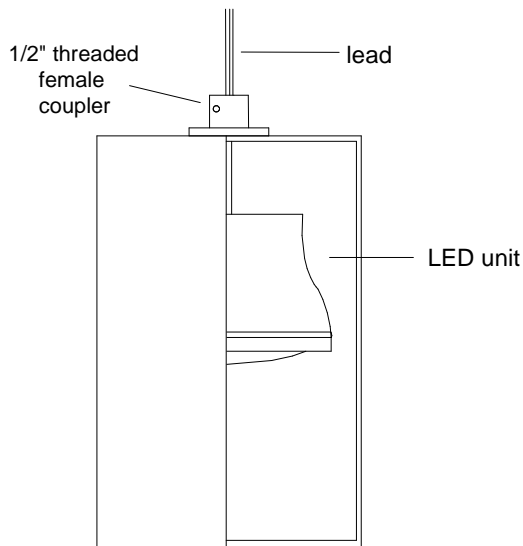

Small Ballast Pot Canopy

59A Shade

- 50,000 hour life
- Average savings is \$39.42 per year as compared to a 75 Watt incandescent
- Savings of \$ 518.16 for the life of the fixture
- Lumen output is equal to a 75 Watt bulb.

Unless Otherwise Specified: Dimensions in Inches Tolerances: Fractional ± Angular: Mach ± Bend ± Two Place Decimal ± Three Place Decimal ±	Drawn	Name	Date	Primelite Mfg. Corp. 59/855 LED 24 Watt 1,050 Lumens 24 Volt Output
	Checked	T.A.R.	10/19/11	
	ENG Appr.			
	MFR Appr.			
	QA			
Construction: All Aluminum Pipe Size: 1/2"	Comments CAD Generated Drawing Do Not Manually Update			Size A
	Drawing No. 0001		Rev A	
	Scale	CAD File	Sheet	1 of 1