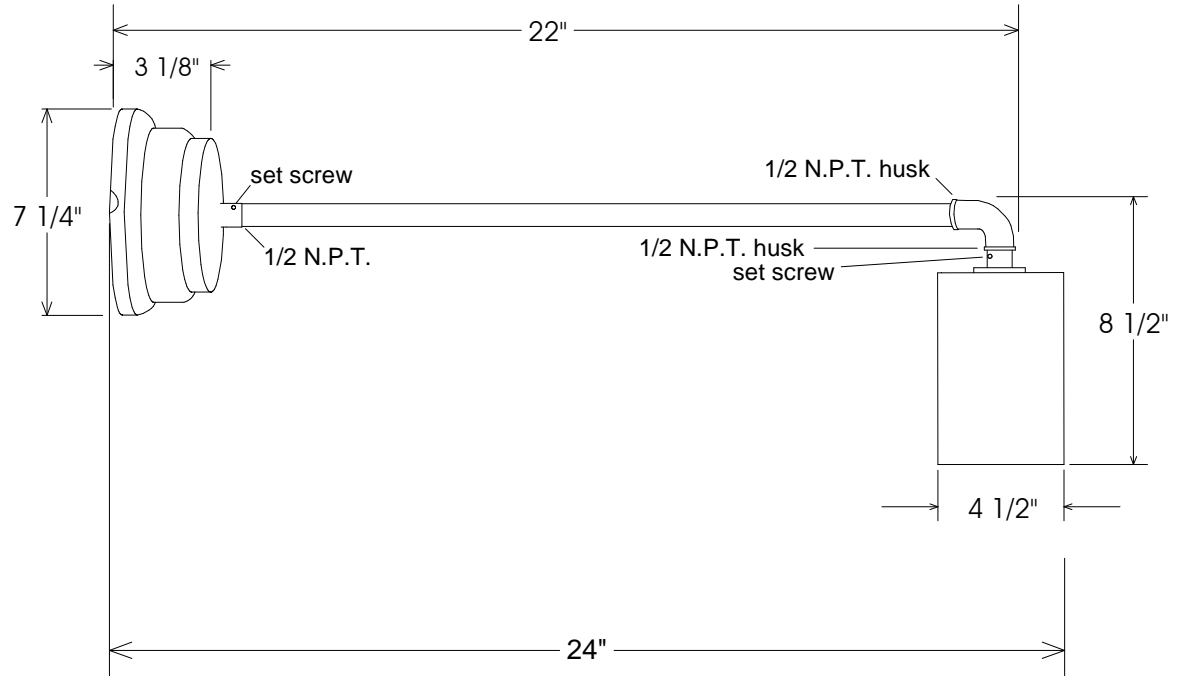

Small Ballast Pot Canopy

58A Shade

- 50,000 hour life
- Average savings is \$39.42 per year as compared to a 75 Watt incandescent
- Savings of \$ 518.16 for the life of the fixture
- Lumen output is equal to a 75 Watt bulb.

Unless Otherwise Specified: Dimensions in Inches Tolerances: Fractional ± Angular: Mach ± Bend ± Two Place Decimal ± Three Place Decimal ±	Drawn	Name	Date	Primelite Mfg. Corp. 58/855 LED 24 Watt 1000 Lumens @ 3000K 1250 Lumens @ 4000K 24 Volt Output
	Checked	T.A.R.	10/19/11	
	ENG Appr.		10/20/11	
	MFR Appr.			
	QA			
Construction: All Aluminum Pipe Size: 1/2"	Comments CAD Generated Drawing Do Not Manually Update			Size A
	Drawing No. 0001		Rev A	
	Scale	CAD File	Sheet 1 of 1	