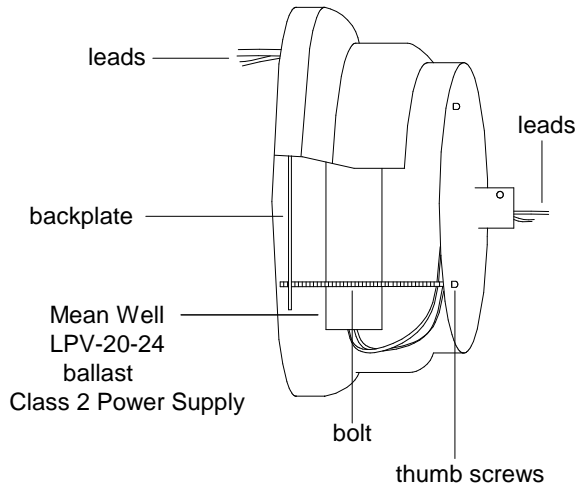

Small Ballast Pot Canopy

58A Shade

- 50,000 hour life
- Average savings is \$39.42 per year as compared to a 75 Watt incandescent
- Savings of \$ 518.16 for the life of the fixture
- Lumen output is equal to a 75 Watt bulb.

Unless Otherwise Specified: Dimensions in Inches Tolerances: Fractional ± Angular: Mach ± Bend ± Two Place Decimal ± Three Place Decimal ±	Drawn	Name	Date	Primelite Mfg. Corp. 58/855 LED 24 Watt 1000 Lumens @ 3000K 1250 Lumens @ 4000K 24 Volt Output
	Checked	T.A.R.	10/19/11	
	ENG Appr.		10/20/11	
	MFR Appr.			
	QA			
Construction: All Aluminum Pipe Size: 1/2"	Comments CAD Generated Drawing Do Not Manually Update			Size A
	Drawing No. 0001		Rev A	
	Scale	CAD File	Sheet 1 of 1	