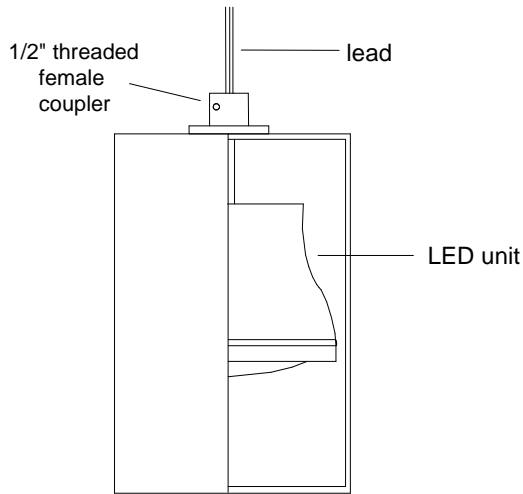

Small Ballast Pot Canopy

58A Shade

- 50,000 hour life
- Average savings is \$39.42 per year as compared to a 75 Watt incandescent
- Savings of \$ 518.16 for the life of the fixture
- Lumen output is equal to a 75 Watt bulb.

Unless Otherwise Specified: Dimensions in Inches Tolerances: Fractional ± Angular: Mach ± Bend ± Two Place Decimal ± Three Place Decimal ±	Drawn	Name	Date	Primelite Mfg. Corp. 58/855 LED 24 Watt 1000 Lumens @ 3000K 1250 Lumens @ 4000K 24 Volt Output
	Checked	T.A.R.	10/19/11	
	ENG Appr.		10/20/11	
	MFR Appr.			
	QA			
Construction: All Aluminum Pipe Size: 1/2"	Comments CAD Generated Drawing Do Not Manually Update			Size A
	Drawing No. 0001		Rev A	
	Scale	CAD File	Sheet 1 of 1	