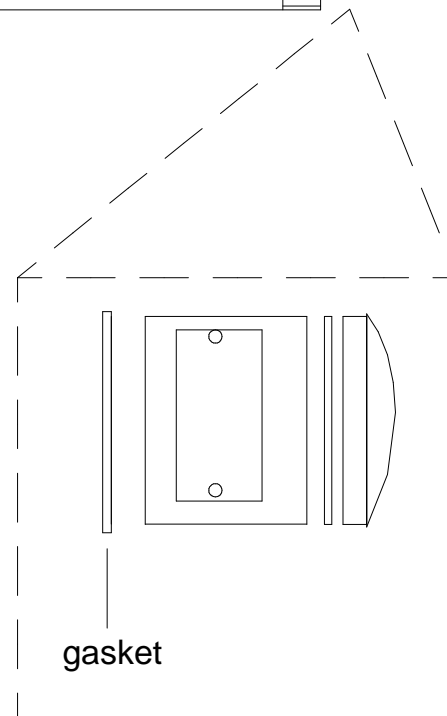

side view

electrical box

gasket

Total Extension: 19"

Unless Otherwise Specified:

Dimensions in Inches
 Tolerances: Fractional ±
 Angular: Mach ± Bend ±
 Two Place Decimal ±
 Three Place Decimal ±

	Name	Date
Drawn	T.A.R.	01/25/12
Checked		04/02/12
ENG Appr.		
MFR Appr.		
QA		

Comments
 CAD Generated Drawing
 Do Not Manually Update

Primelite Mfg. Corp.

5797
8 ft. Fluorescent Sign Light
Lamp: 4-4ft T5 High Output

Size	Drawing No.	Rev
A	0001	A
Scale	CAD File	Sheet
1:7		1 of 1