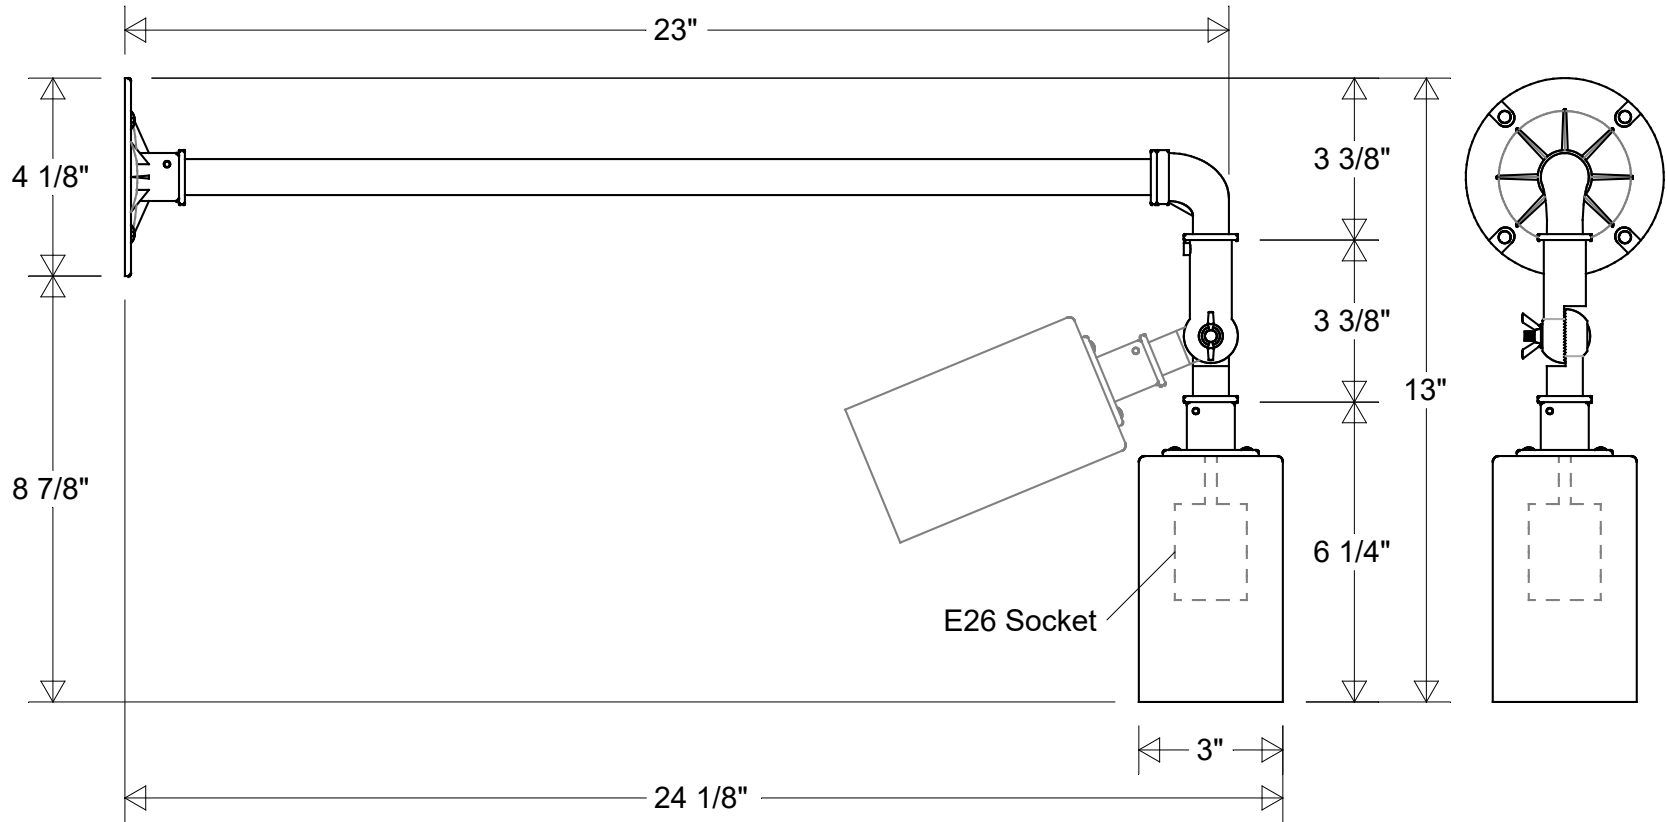

Lamp: E26 Socket Max Wattage: 60 W 	Initials	Date	<b>Gooseneck #57/855 ESW</b>						
	Drawn	CB						01/2023	
	Checked			3" Dia   24 1/8" Ext   13" H		Revisions			
ENG Appr.			8 7/8" Below Box   Swivel		Zone	Rev	Description	Date	Appr
Construction: Aluminum	MFR Appr.		Size	Drawing No.	Rev				
	QA		<b>A</b>	<b>0001</b>	<b>A</b>				
Unless Otherwise Specified: Dimensions in Inches	Weight:		Scale	CAD File	Sheet				
					<b>1 of 1</b>				