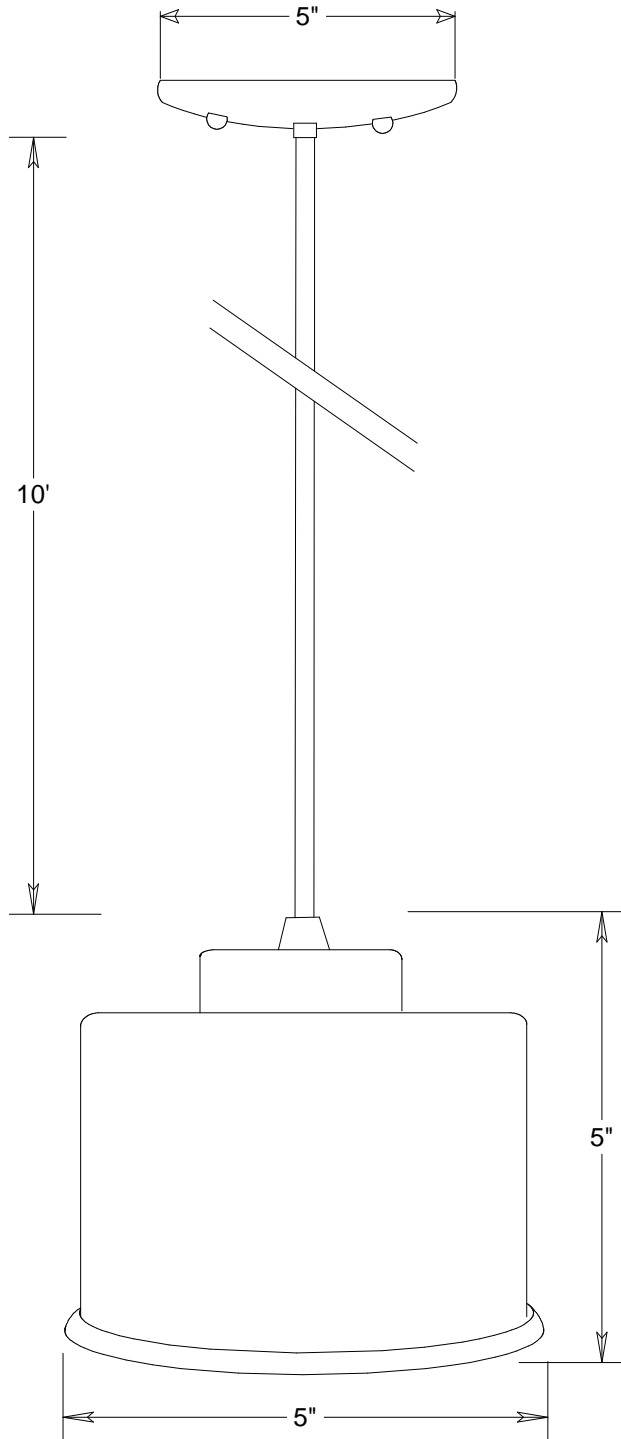

Primelite Manufacturing Corp

407 S Main St, Freeport, NY 11520
 Phone: 516-868-4411 | Fax: 516-868-4609
 sales@primelite-mfg.com | www.primelite-mfg.com

PART # #56 LED22	LAMP LED22	VOLTAGE 120 V	COLOR Powder Coated Paint
JOB NAME			TYPE Pendant

Lamp:  LED22	Name	Date	Pendant #56 LED22			
	Drawn	iv				03/16/18
	Checked			5" Dia Shade 10' Vinyl Cord		
	ENG Appr.					
	MFR Appr.			Size	Drawing No.	Rev
QA			A	0001	A	
Construction: Aluminum, acrylic Unless Otherwise Specified: Dimensions in Inches	Comments	Scale	CAD File	Sheet	1 of 1	