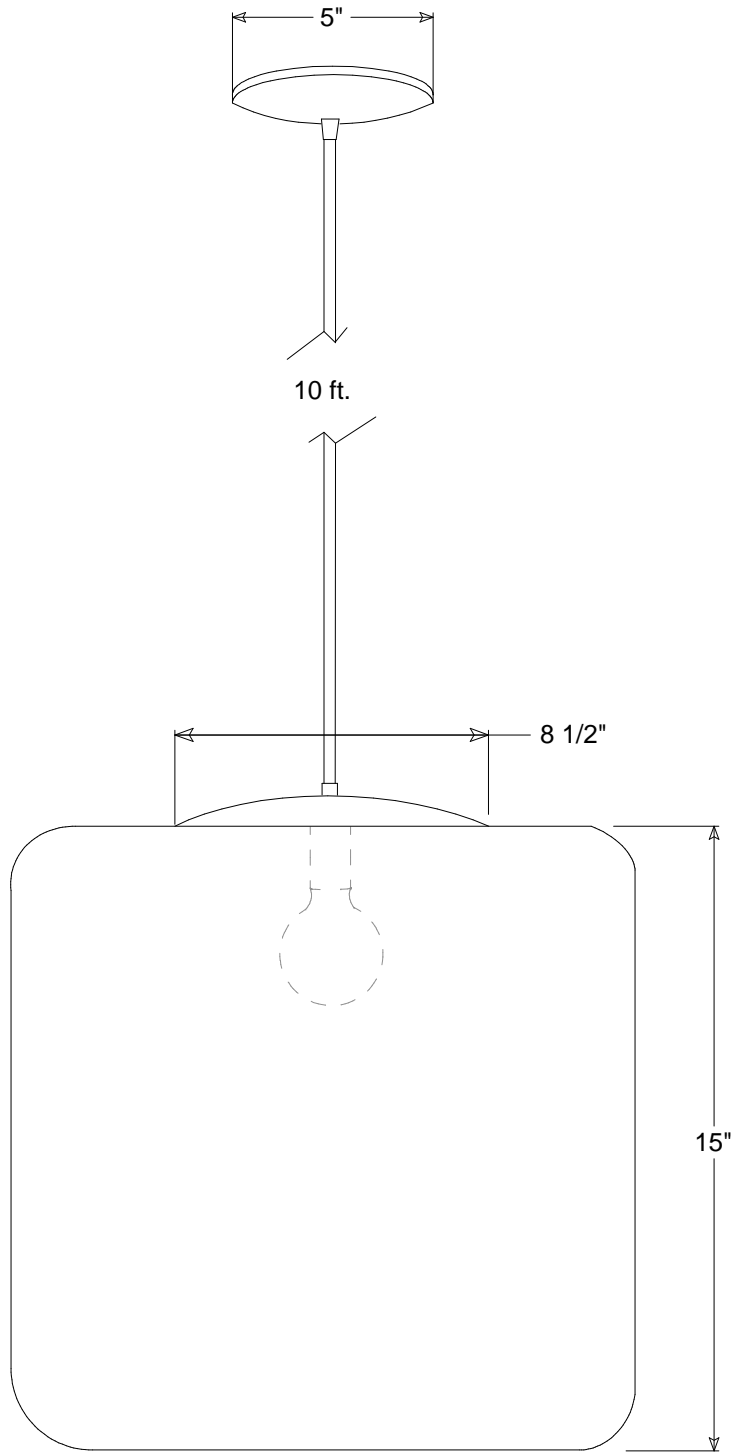

# Primelite Manufacturing Corp

407 S Main St, Freeport, NY 11520

Phone: 516-868-4411 | Fax: 516-868-4609  
 sales@primelite-mfg.com | www.primelite-mfg.com

<b>PART #</b> <b>Cube #515</b>	<b>LAMP</b> Incandescent   LED	<b>VOLTAGE</b> 120V	<b>COLOR</b> Powder Coated Paint
<b>JOB NAME</b>			<b>TYPE</b> Acrylic Cube

Lamp: Incandescent | LED

1/150 | LED48 3K  
(4 x LED12 3K)

Construction: Aluminum | Acrylic

Unless Otherwise Specified:  
Dimensions in Inches

<b>Name</b>	<b>Date</b>	<h2>Cube #515</h2>		
Drawn iv	10/02/18			
Checked		15" Acrylic Cube   10' Vinyl Cord Smoke #515/1   White #515/3   Clear #515/4		
ENG Appr.		Size	Drawing No.	Rev
MFR Appr.		<b>A</b>	<b>0001</b>	<b>A</b>
QA		Scale	CAD File	Sheet
Colors: Smoke #/1   White #/3   Clear #/4				<b>1 of 1</b>