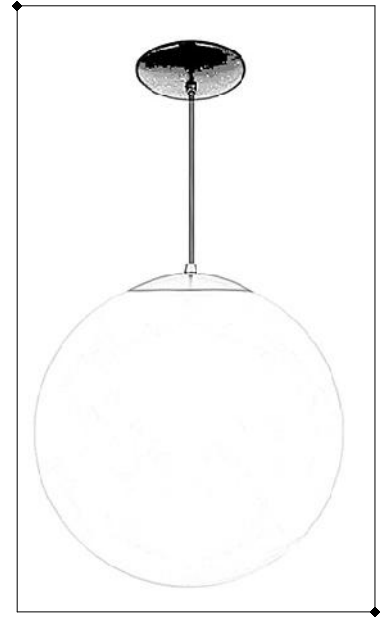

Primelite Manufacturing Corp

407 S Main St, Freeport, NY 11520

Phone: 516-868-4411 | Fax: 516-868-4609
 sales@primelite-mfg.com | www.primelite-mfg.com

PART # #444	LAMP Incandescent Led	VOLTAGE 120V	COLOR Powder Coated Colors
JOB NAME			TYPE Globe Pendant Glass Neckless

Lamp: Incandescent | LED

1/100A | LED12 3K | LED48 3K
(4 x LED12 3K)

Construction: Aluminum, Glass

Unless Otherwise Specified:
 Dimensions in Inches

Name	Date	Globe Pendant #444		
Drawn iv	10/10/18	14" Dia Glass Globe Neckless 10' Vinyl Cord Smoke #444/1 White #444/3 Clear #444/4		
Checked		Size	Drawing No.	Rev
ENG Appr.		A	0001	A
MFR Appr.		Scale	CAD File	Sheet
QA				1 of 1
Colors Smoke #/1 White #/3 Clear #/4				