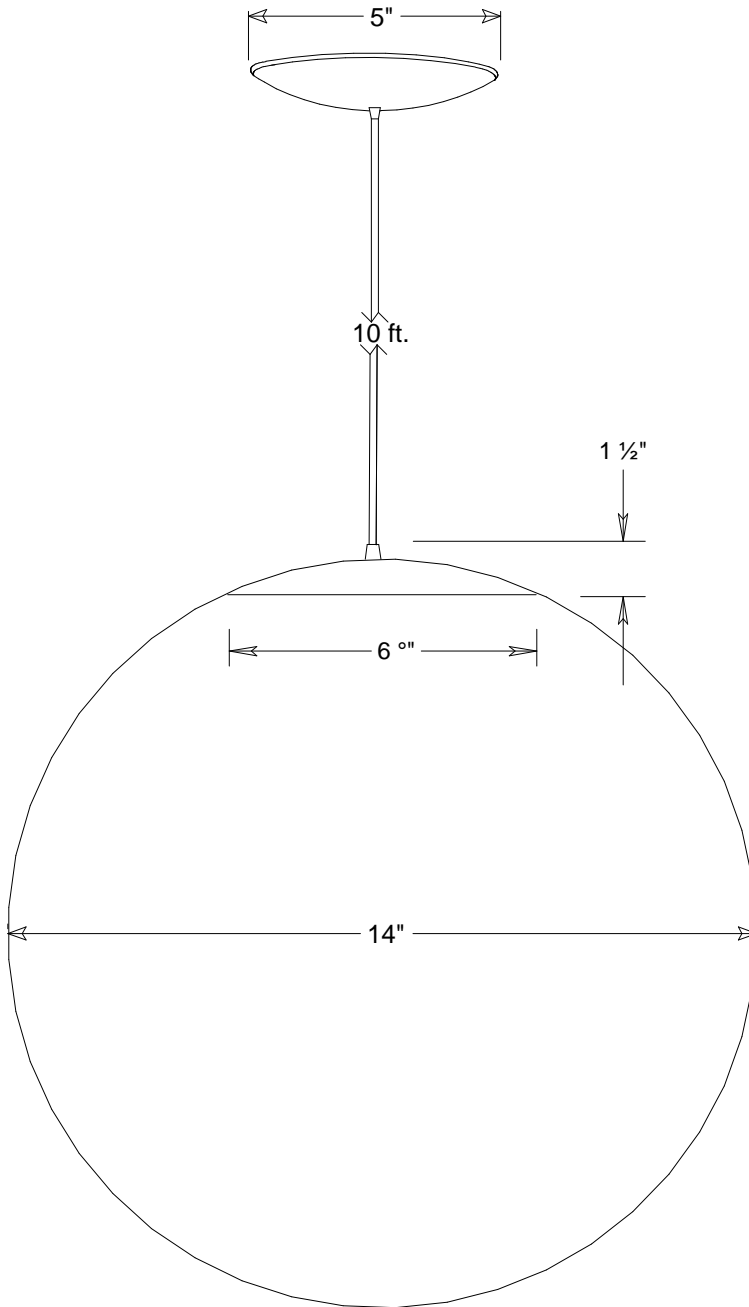

Primelite Manufacturing Corp

407 S Main St, Freeport, NY 11520

Phone: 516-868-4411 | Fax: 516-868-4609
 sales@primelite-mfg.com | www.primelite-mfg.com

PART # #444	LAMP Incandescent Led	VOLTAGE 120V	COLOR Powder Coated Colors
JOB NAME			TYPE Globe Pendant Glass Neckless

Lamp: Incandescent | LED

1/100A | LED12 3K | LED48 3K
(4 x LED12 3K)

Construction: Aluminum, Glass

Unless Otherwise Specified:
 Dimensions in Inches

Name	Date	Globe Pendant #444		
Drawn iv	10/10/18	14" Dia Glass Globe Neckless 10' Vinyl Cord Smoke #444/1 White #444/3 Clear #444/4		
Checked		Size	Drawing No.	Rev
ENG Appr.		A	0001	A
MFR Appr.		Scale	CAD File	Sheet
QA				1 of 1
Colors Smoke #/1 White #/3 Clear #/4				