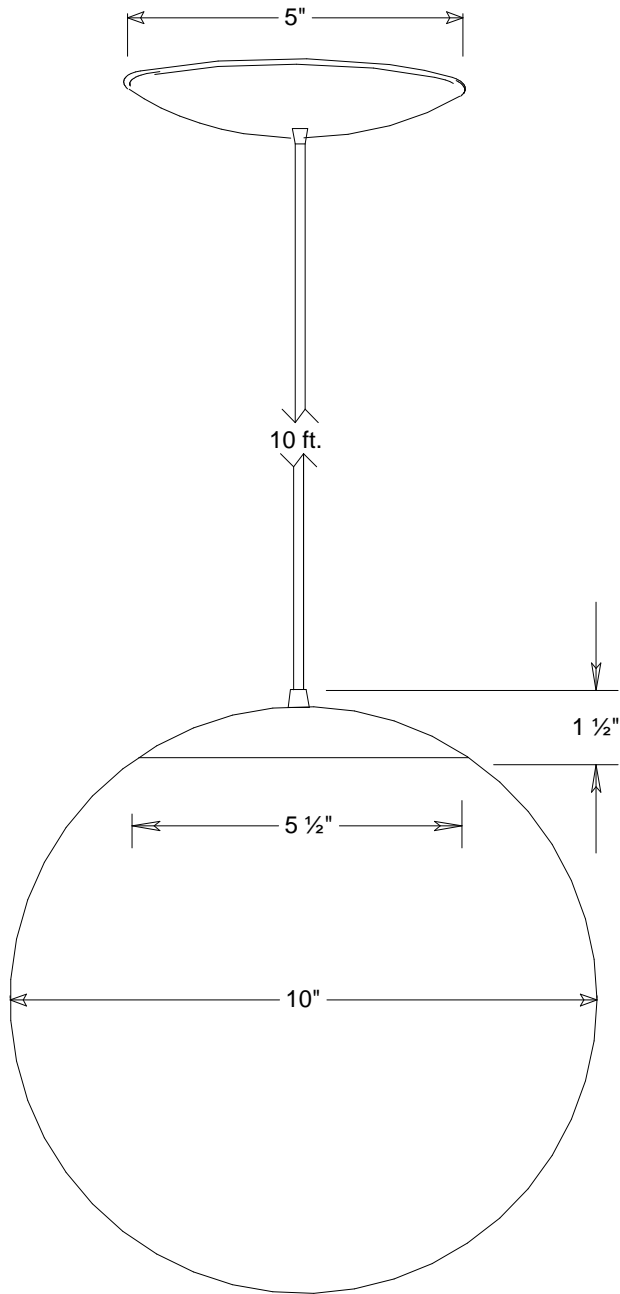

# Primelite Manufacturing Corp

407 S Main St, Freeport, NY 11520

Phone: 516-868-4411 | Fax: 516-868-4609  
 sales@primelite-mfg.com | www.primelite-mfg.com

PART # <b>#440</b>	LAMP Incandescent   Led	VOLTAGE 120V	COLOR Powder Coated Colors
JOB NAME			TYPE Globe Pendant Glass   Neckless

Lamp: Incandescent | LED

Construction: Aluminum, Glass  
 Unless Otherwise Specified:  
 Dimensions in Inches

Name	Date	Globe Pendant #440		
Drawn iv	10/10/18	10" Dia Glass Globe   Neckless   10' Vinyl Cord Smoke #440/1   White #440/3   Clear #440/4		
Checked		Size	Drawing No.	Rev
ENG Appr.		<b>A</b>	<b>0001</b>	<b>A</b>
MFR Appr.		Scale	CAD File	Sheet
QA				<b>1 of 1</b>
Colors Smoke #/1   White #/3   Clear #/4				