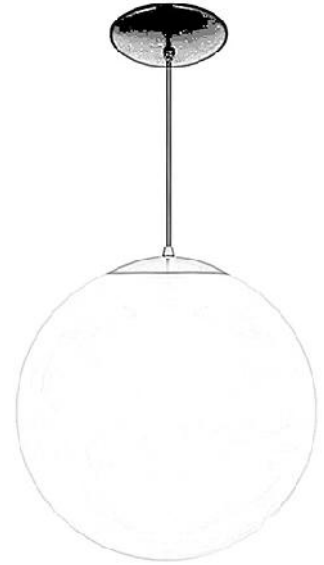

# Primelite Manufacturing Corp

407 S Main St, Freeport, NY 11520

Phone: 516-868-4411 | Fax: 516-868-4609  
 sales@primelite-mfg.com | www.primelite-mfg.com

PART # <b>#440</b>	LAMP Incandescent   Led	VOLTAGE 120V	COLOR Powder Coated Colors
JOB NAME			TYPE Globe Pendant Glass   Neckless

Lamp: Incandescent | LED

Construction: Aluminum, Glass  
 Unless Otherwise Specified:  
 Dimensions in Inches

Name	Date	Globe Pendant #440		
Drawn iv	10/10/18	10" Dia Glass Globe   Neckless   10' Vinyl Cord Smoke #440/1   White #440/3   Clear #440/4		
Checked		Size	Drawing No.	Rev
ENG Appr.		<b>A</b>	<b>0001</b>	<b>A</b>
MFR Appr.		Scale	CAD File	Sheet
QA				<b>1 of 1</b>
Colors Smoke #/1   White #/3   Clear #/4				