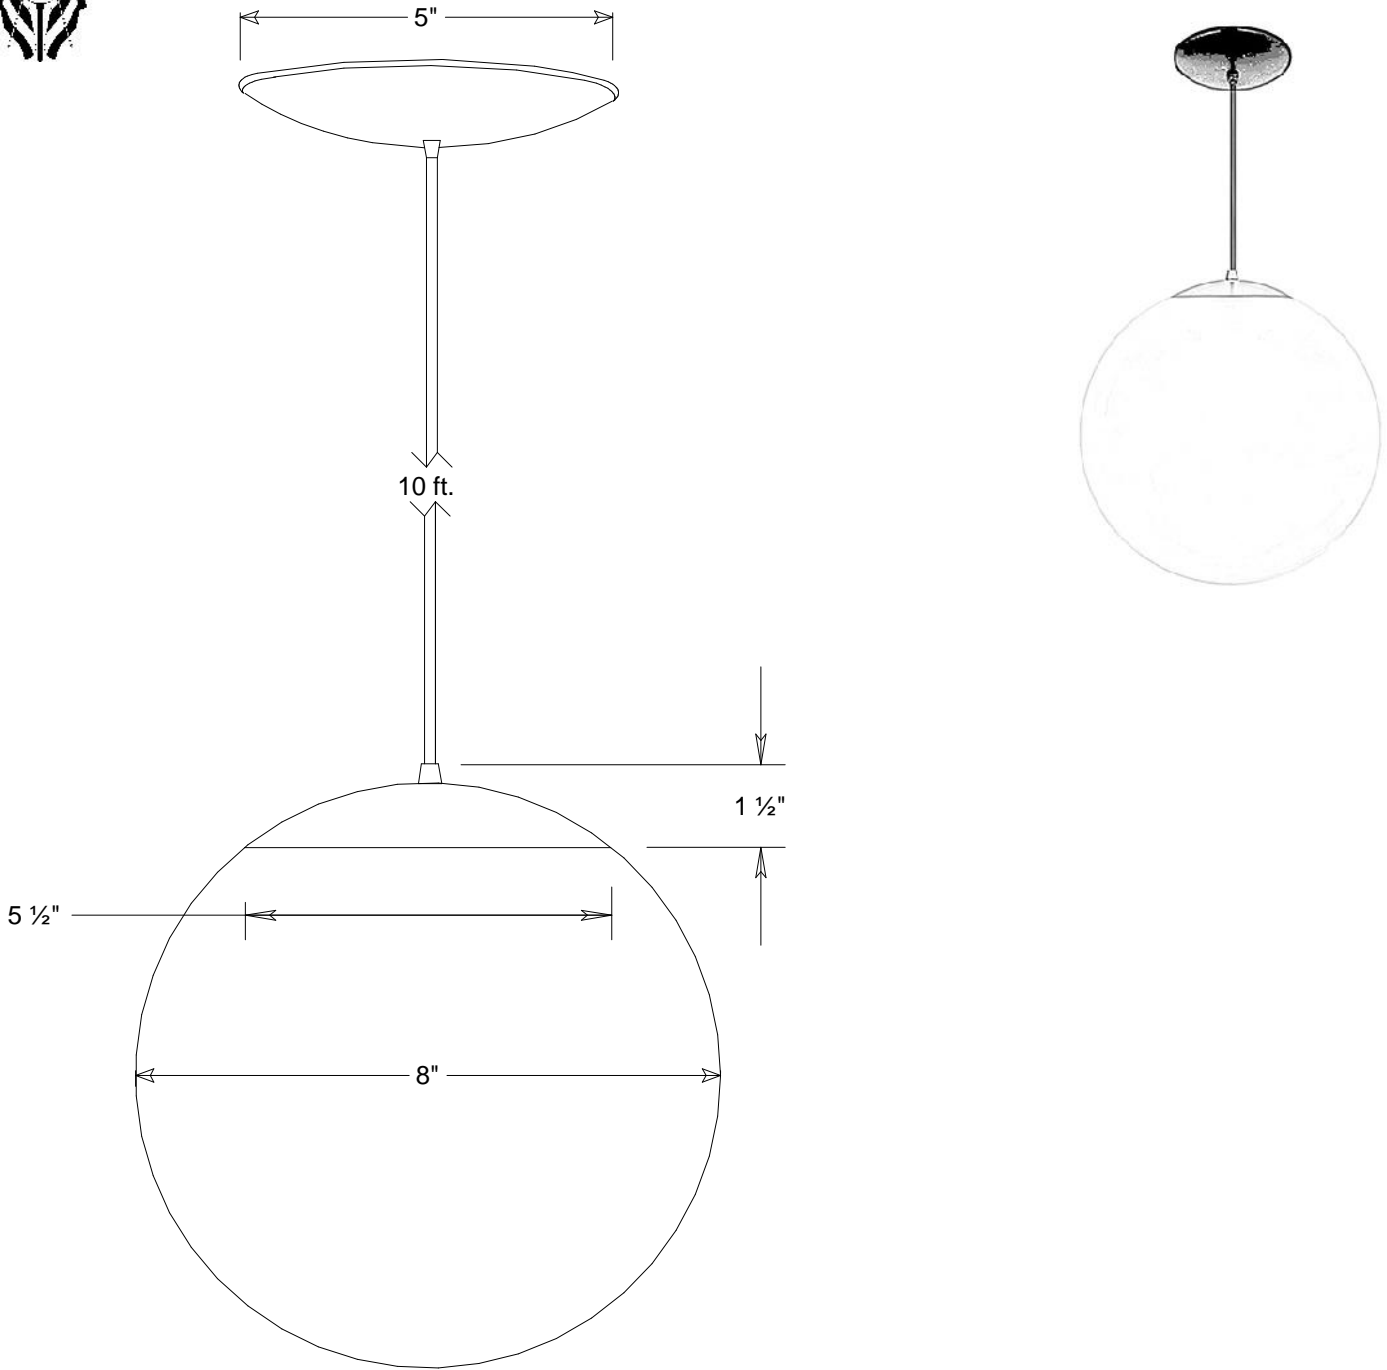

# Primelite Manufacturing Corp

407 S Main St, Freeport, NY 11520

Phone: 516-868-4411 | Fax: 516-868-4609  
 sales@primelite-mfg.com | www.primelite-mfg.com

PART # <b>#438</b>	LAMP Incandescent   Led	VOLTAGE 120V	COLOR Powder Coated Colors
JOB NAME			TYPE Globe Pendant Glass   Neckless

Lamp: Incandescent

Construction: Aluminum, Glass

Unless Otherwise Specified:  
Dimensions in Inches

Name	Date	Globe Pendant #438		
Drawn iv	10/10/18	8" Dia Glass Globe   Neckless   10' Vinyl Cord Smoke #438/1   White #438/3   Clear #438/4		
Checked		Size	Drawing No.	Rev
ENG Appr.		<b>A</b>	<b>0001</b>	<b>A</b>
MFR Appr.		Scale	CAD File	Sheet
QA				<b>1 of 1</b>
Colors Smoke #/1   White #/3   Clear #/4				