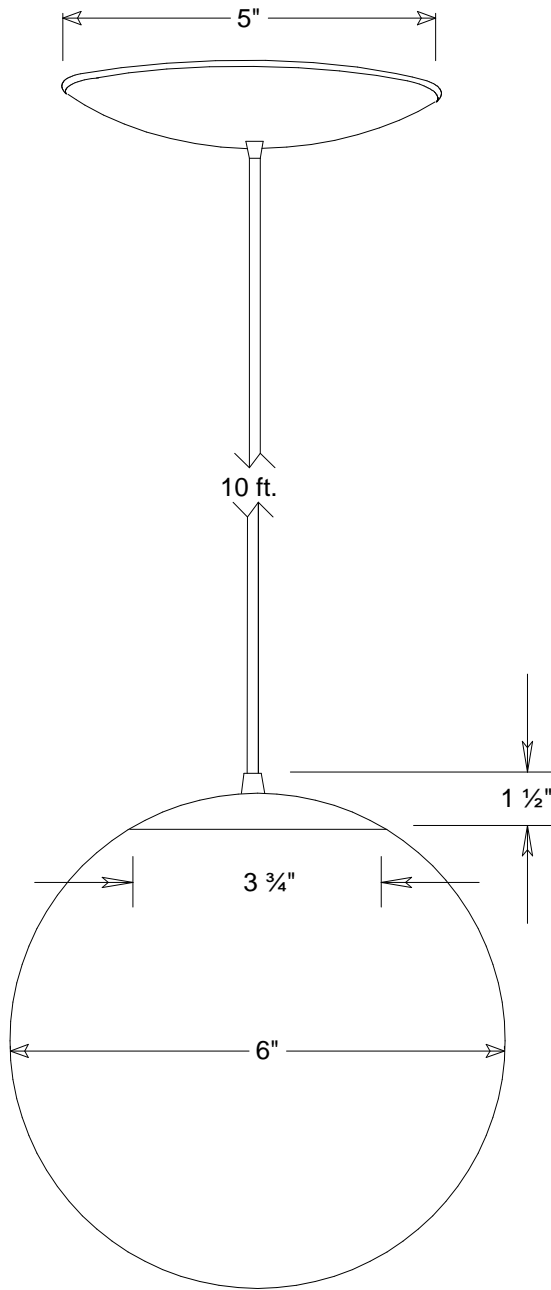

Primelite Manufacturing Corp

407 S Main St, Freeport, NY 11520
 Phone: 516-868-4411 | Fax: 516-868-4609
 sales@primelite-mfg.com | www.primelite-mfg.com

PART # #436	LAMP Incandescent	VOLTAGE 120V	COLOR Powder Coated Colors
JOB NAME			TYPE Globe Pendant Glass Neckless

Lamp: Incandescent

1/60A

Construction: Aluminum, Glass

Unless Otherwise Specified:
Dimensions in Inches

Name	Date	Globe Pendant #436		
Drawn iv	10/10/18	6" Dia Glass Globe Neckless 10' Vinyl Cord		
Checked		Smoke #436/1 White #436/3 Clear #436/4		
ENG Appr.		Size	Drawing No.	Rev
MFR Appr.		A	0001	A
QA		Scale	CAD File	Sheet
Colors Smoke #/1 White #/3 Clear #/4				1 of 1