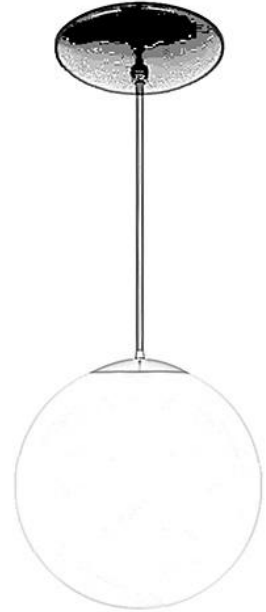

Primelite Manufacturing Corp

407 S Main St, Freeport, NY 11520
 Phone: 516-868-4411 | Fax: 516-868-4609
 sales@primelite-mfg.com | www.primelite-mfg.com

PART # #436	LAMP Incandescent	VOLTAGE 120V	COLOR Powder Coated Colors
JOB NAME			TYPE Globe Pendant Glass Neckless

Lamp: Incandescent

1/60A

Construction: Aluminum, Glass

Unless Otherwise Specified:
Dimensions in Inches

Name	Date	Globe Pendant #436		
Drawn iv	10/10/18	6" Dia Glass Globe Neckless 10' Vinyl Cord		
Checked		Smoke #436/1 White #436/3 Clear #436/4		
ENG Appr.		Size	Drawing No.	Rev
MFR Appr.		A	0001	A
QA		Scale	CAD File	Sheet
Colors Smoke #/1 White #/3 Clear #/4				1 of 1