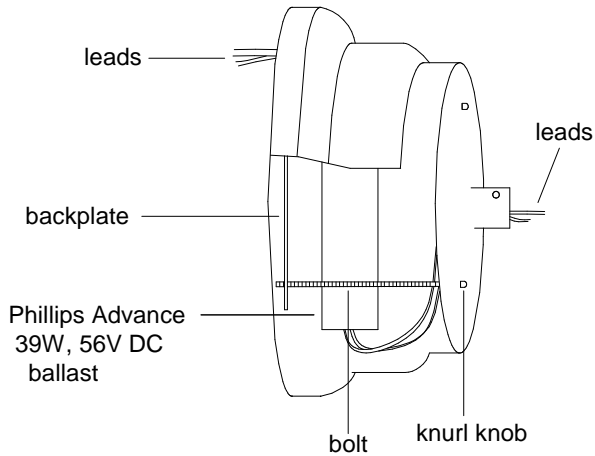

Small Ballast Pot Canopy

423/16A Shade

- 50,000 hour life
- Average savings is \$39.42 per year as compared to a 75 Watt incandescent
- Savings of \$ 518.16 for the life of the fixture
- Lumen output is equal to a 75 Watt bulb.

Unless Otherwise Specified:

Dimensions in Inches
 Tolerances: Fractional ±
 Angular: Mach ± Bend ±
 Two Place Decimal ±
 Three Place Decimal ±

Construction: All Aluminum

Pipe Size: 1/2"

	Name	Date
Drawn	T.A.R.	02/07/12
Checked		
ENG Appr.		
MFR Appr.		
QA		
Comments		

CAD Generated Drawing
 Do Not Manually Update

Primelite Mfg. Corp.		
423/16-851 LED		
30 Watt 1000 Lumens @ 3000K		
1100 Lumens @ 4000K		
24 Volt Output, Dimmable		
Size	Drawing No.	Rev
A	0001	A
Scale	CAD File	Sheet
		1 of 1