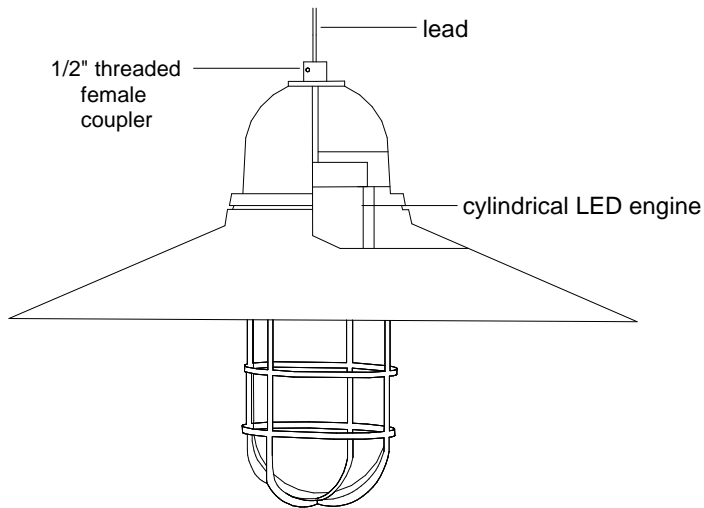

Small Ballast Pot Canopy

423/16A Shade

- 50,000 hour life
- Average savings is \$39.42 per year as compared to a 75 Watt incandescent
- Savings of \$ 518.16 for the life of the fixture
- Lumen output is equal to a 75 Watt bulb.

Unless Otherwise Specified:

Dimensions in Inches
 Tolerances: Fractional ±
 Angular: Mach ± Bend ±
 Two Place Decimal ±
 Three Place Decimal ±

Construction: All Aluminum

Pipe Size: 1/2"

	Name	Date
Drawn	T.A.R.	02/07/12
Checked		
ENG Appr.		
MFR Appr.		
QA		

Comments
 CAD Generated Drawing
 Do Not Manually Update

Primelite Mfg. Corp.

423/16-851 LED
30 Watt 1000 Lumens @ 3000K
1100 Lumens @ 4000K
24 Volt Output, Dimmable

Size	Drawing No.	Rev
A	0001	A
Scale	CAD File	Sheet 1 of 1