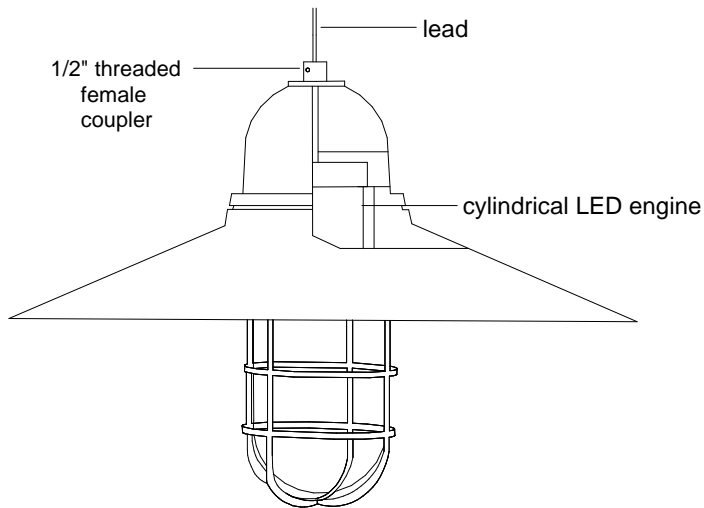

Small Ballast Pot Canopy

423/16A Shade

- 50,000 hour life
- Average savings is \$39.42 per year as compared to a 75 Watt incandescent
- Savings of \$ 518.16 for the life of the fixture
- Lumen output is equal to a 75 Watt bulb.

Unless Otherwise Specified:

Dimensions in Inches
 Tolerances: Fractional ±
 Angular: Mach ± Bend ±
 Two Place Decimal ±
 Three Place Decimal ±

Construction: All Aluminum

Pipe Size: 1/2"

	Name	Date
Drawn	T.A.R.	02/07/12
Checked		
ENG Appr.		
MFR Appr.		
QA		
Comments		

CAD Generated Drawing
 Do Not Manually Update

Primelite Mfg. Corp.		
423/16-851 LED		
30 Watt 1000 Lumens @ 3000K		
1100 Lumens @ 4000K		
24 Volt Output, Dimmable		
Size	Drawing No.	Rev
A	0001	A
Scale	CAD File	Sheet
		1 of 1