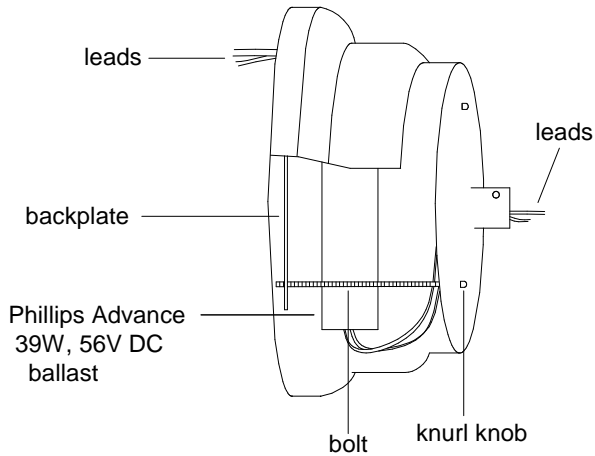

Small Ballast Pot Canopy

423/16A Shade

- 50,000 hour life
- Average savings is \$39.42 per year as compared to a 75 Watt incandescent
- Savings of \$ 518.16 for the life of the fixture
- Lumen output is equal to a 75 Watt bulb.

Unless Otherwise Specified:

Dimensions in Inches
 Tolerances: Fractional ±
 Angular: Mach ± Bend ±
 Two Place Decimal ±
 Three Place Decimal ±

Construction: All Aluminum

Pipe Size: 1/2"

	Name	Date
Drawn	T.A.R.	02/07/12
Checked		
ENG Appr.		
MFR Appr.		
QA		

Comments
 CAD Generated Drawing
 Do Not Manually Update

Primelite Mfg. Corp.

423/16-851 LED
30 Watt 1000 Lumens @ 3000K
1100 Lumens @ 4000K
24 Volt Output, Dimmable

Size	Drawing No.	Rev
A	0001	A
Scale	CAD File	Sheet 1 of 1