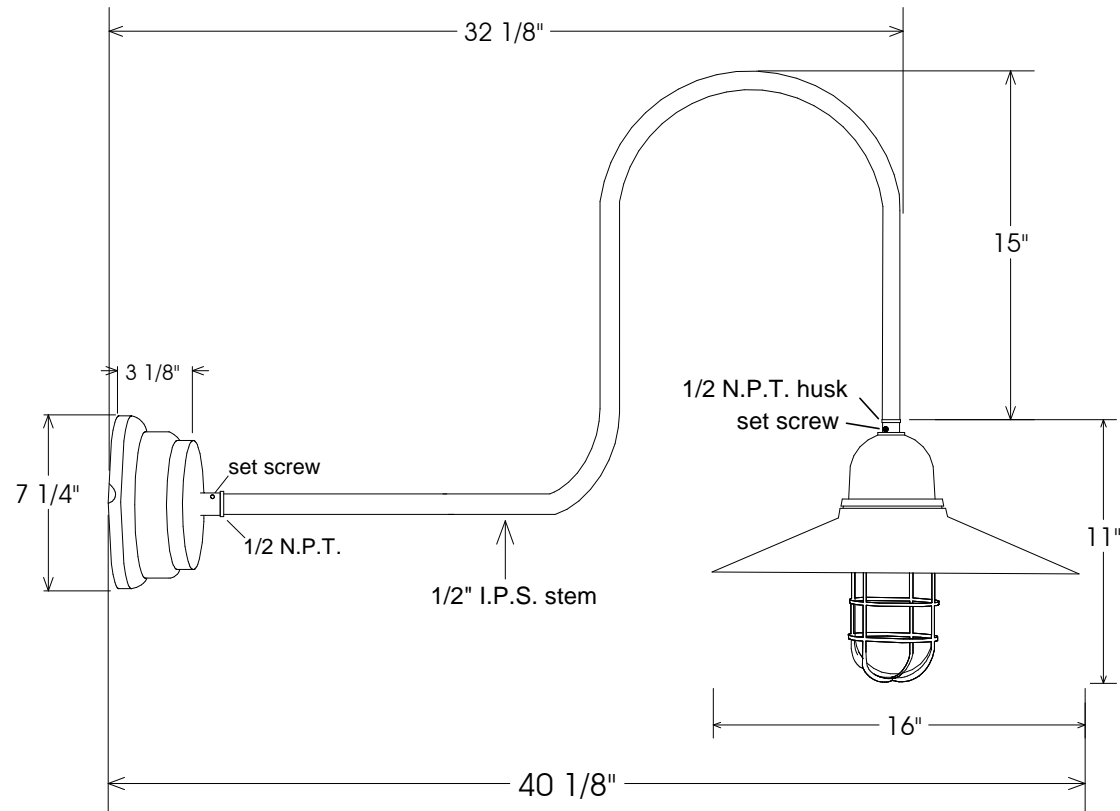

Small Ballast Pot Canopy

423/16A Shade

- 50,000 hour life
- Average savings is \$39.42 per year as compared to a 75 Watt incandescent
- Savings of \$ 518.16 for the life of the fixture
- Lumen output is equal to a 75 Watt bulb.

Unless Otherwise Specified:

Dimensions in Inches
 Tolerances: Fractional ±
 Angular: Mach ± Bend ±
 Two Place Decimal ±
 Three Place Decimal ±

Construction: All Aluminum

Pipe Size: 1/2"

	Name	Date
Drawn	T.A.R.	02/07/12
Checked		
ENG Appr.		
MFR Appr.		
QA		

Comments
 CAD Generated Drawing
 Do Not Manually Update

Primelite Mfg. Corp.

423/16-851 LED
30 Watt 1000 Lumens @ 3000K
1100 Lumens @ 4000K
24 Volt Output, Dimmable

Size	Drawing No.	Rev
A	0001	A
Scale	CAD File	Sheet 1 of 1