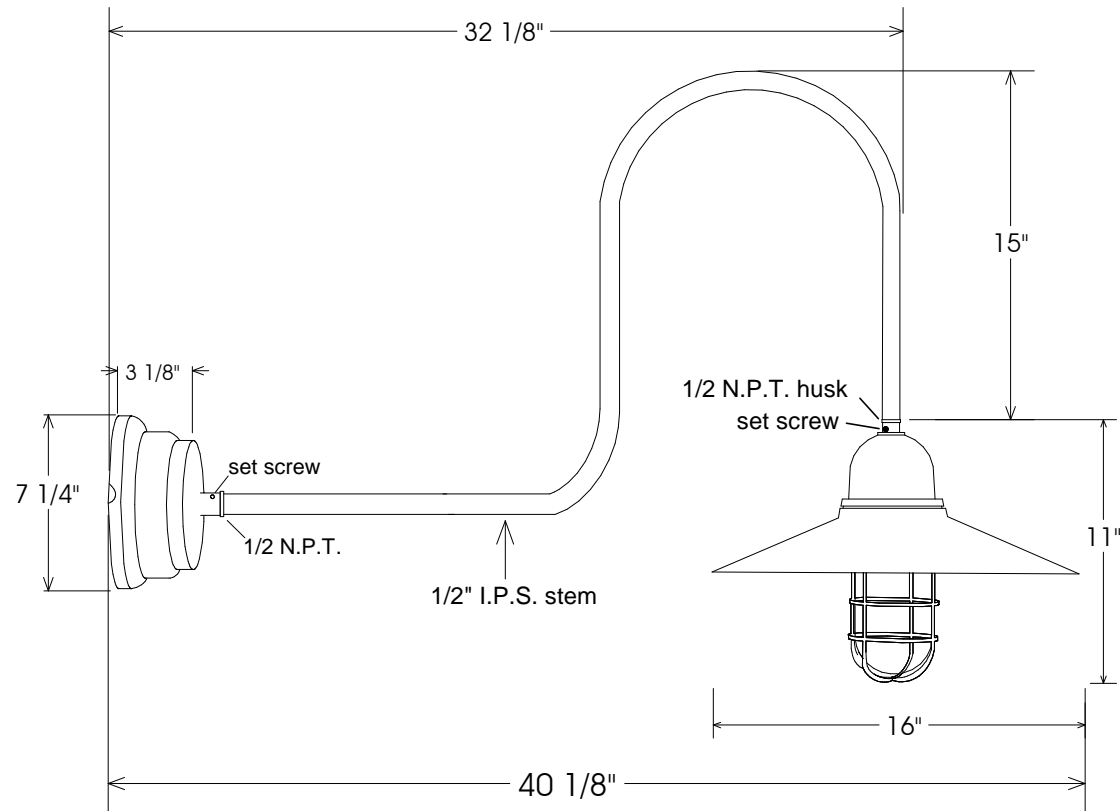

Small Ballast Pot Canopy

423/16A Shade

- 50,000 hour life
- Average savings is \$39.42 per year as compared to a 75 Watt incandescent
- Savings of \$ 518.16 for the life of the fixture
- Lumen output is equal to a 75 Watt bulb.

Unless Otherwise Specified:

Dimensions in Inches
 Tolerances: Fractional ±
 Angular: Mach ± Bend ±
 Two Place Decimal ±
 Three Place Decimal ±

Construction: All Aluminum

Pipe Size: 1/2"

	Name	Date
Drawn	T.A.R.	02/07/12
Checked		
ENG Appr.		
MFR Appr.		
QA		
Comments		

CAD Generated Drawing
 Do Not Manually Update

Primelite Mfg. Corp.		
423/16-851 LED		
30 Watt 1000 Lumens @ 3000K		
1100 Lumens @ 4000K		
24 Volt Output, Dimmable		
Size	Drawing No.	Rev
A	0001	A
Scale	CAD File	Sheet
		1 of 1