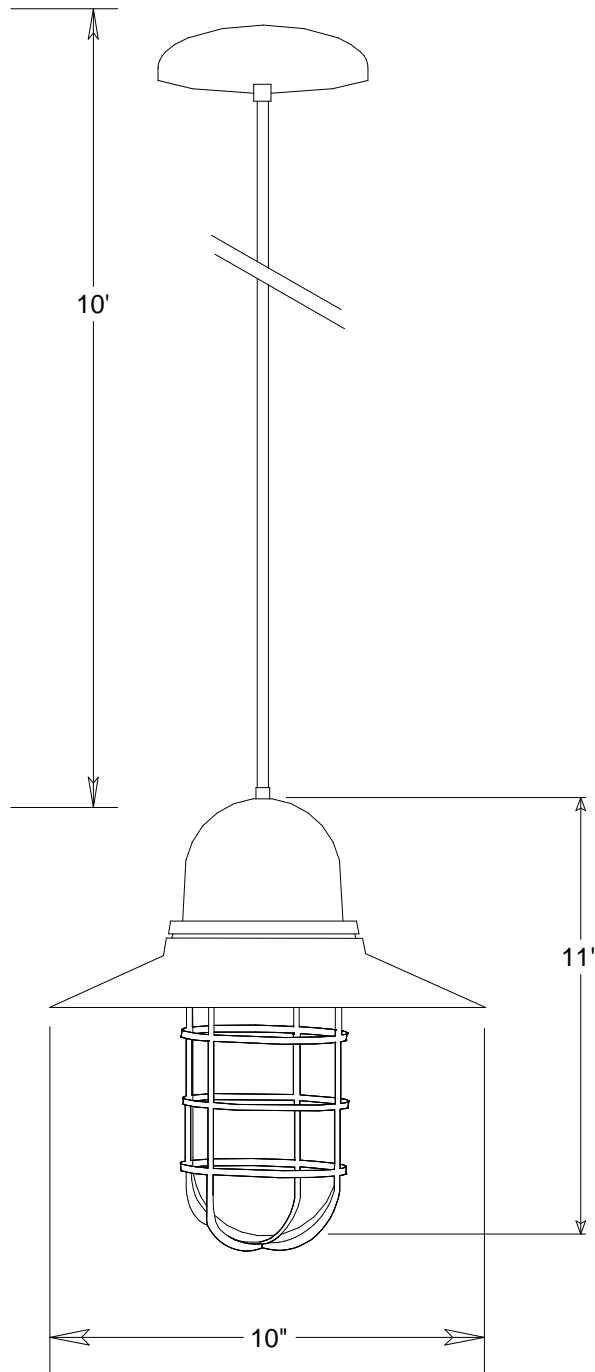

# Primelite Manufacturing Corp

407 S Main St, Freeport, NY 11520  
 Phone: 516-868-4411 | Fax: 516-868-4609  
 sales@primelite-mfg.com | www.primelite-mfg.com

<b>PART #</b> #23/10-4WG	<b>LAMP</b> Incandescent   LED	<b>VOLTAGE</b> 120V	<b>COLOR</b> Powder Coated Paint
<b>JOB NAME</b>			<b>TYPE</b> Pendant Industrial Series

## Pendant #23/10-4WG

10" Pendant | Wire Guard | 10' Vinyl Cord  
 Prismatic Glass Jelly Jar

Construction: Aluminum  
 Unless Otherwise Specified:  
 Dimensions in Inches

Drawn	iv	04/12/18
Checked		
ENG Appr.		
MFR Appr.		
QA		
Comments Industrial Series		

Size	Drawing No.	Rev
<b>A</b>	<b>0001</b>	<b>A</b>
Scale	CAD File	Sheet
		<b>1 of 1</b>

Revisions				
Zone	Rev	Description	Date	Approved