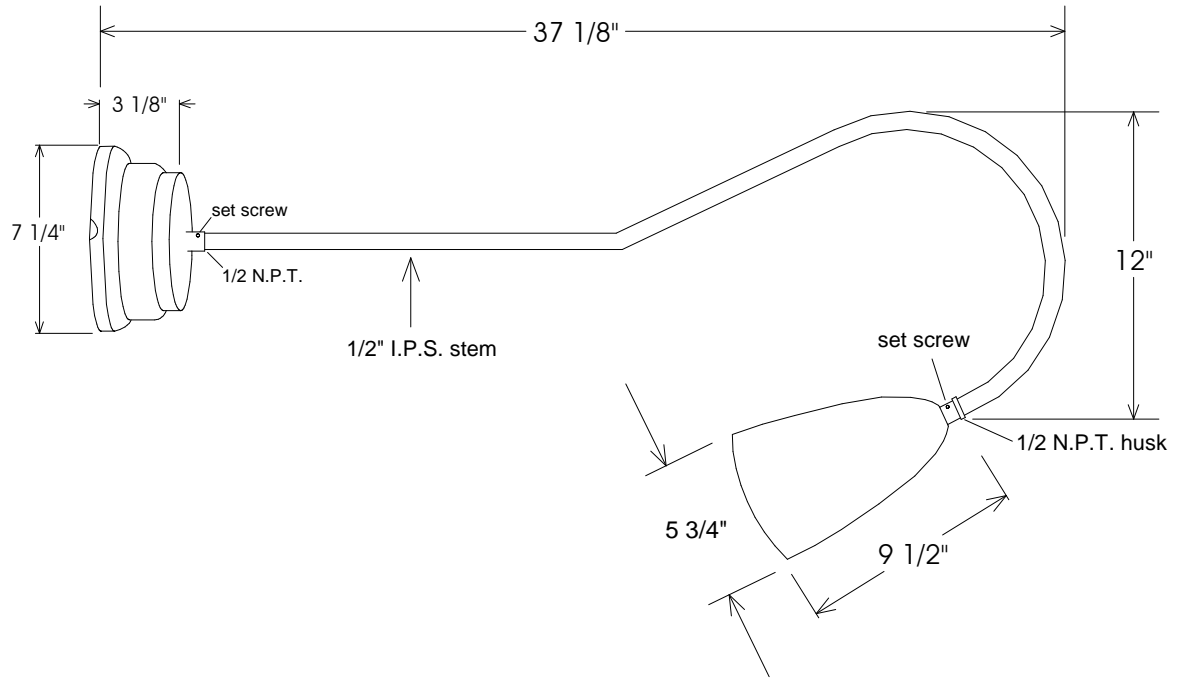

Small Ballast Pot Canopy

38A Shade

- 50,000 hour life
- Average savings is \$39.42 per year as compared to a 75 Watt incandescent
- Savings of \$ 518.16 for the life of the fixture
- Lumen output is equal to a 75 Watt bulb.

Unless Otherwise Specified: Dimensions in Inches Tolerances: Fractional ± Angular: Mach ± Bend ± Two Place Decimal ± Three Place Decimal ±	Drawn	Name	Date	Primelite Mfg. Corp. 38/864 LED 24 Watt 1000 Lumens @ 3000K 1250 Lumens @ 4000K 24 Volt Output		
	Checked	T.A.R.	05/20/11			
	ENG Appr.		10/24/11			
	MFR Appr.					
	QA					
Construction: All Aluminum	Comments			Size	Drawing No.	Rev
Pipe Size: 1/2"	CAD Generated Drawing Do Not Manually Update			A	0001	A
	Scale	CAD File	Sheet	1 of 1		