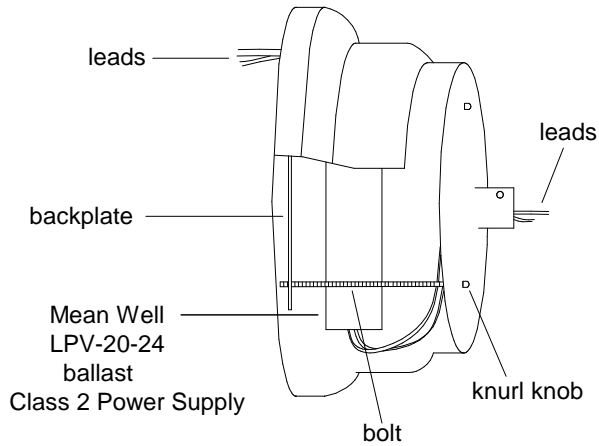

Small Ballast Pot Canopy

38A Shade

- 50,000 hour life
- Average savings is \$39.42 per year as compared to a 75 Watt incandescent
- Savings of \$ 518.16 for the life of the fixture
- Lumen output is equal to a 75 Watt bulb.

Unless Otherwise Specified: Dimensions in Inches Tolerances: Fractional ± Angular: Mach ± Bend ± Two Place Decimal ± Three Place Decimal ±	Drawn	Name	Date	Primelite Mfg. Corp. 38/864 LED 24 Watt 1000 Lumens @ 3000K 1250 Lumens @ 4000K 24 Volt Output		
	Checked	T.A.R.	05/20/11			
	ENG Appr.		10/24/11			
	MFR Appr.					
	QA					
Construction: All Aluminum	Comments			Size	Drawing No.	Rev
Pipe Size: 1/2"	CAD Generated Drawing Do Not Manually Update			A	0001	A
	Scale	CAD File	Sheet	1 of 1		