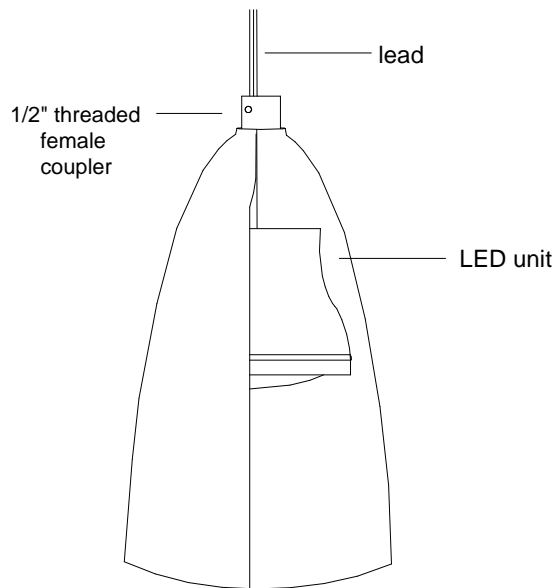

Small Ballast Pot Canopy

38A Shade

- 50,000 hour life
- Average savings is \$39.42 per year as compared to a 75 Watt incandescent
- Savings of \$ 518.16 for the life of the fixture
- Lumen output is equal to a 75 Watt bulb.

Unless Otherwise Specified: Dimensions in Inches Tolerances: Fractional ± Angular: Mach ± Bend ± Two Place Decimal ± Three Place Decimal ±	Drawn	Name	Date	Primelite Mfg. Corp. 38/864 LED 24 Watt 1000 Lumens @ 3000K 1250 Lumens @ 4000K 24 Volt Output		
	Checked	T.A.R.	05/20/11			
	ENG Appr.		10/24/11			
	MFR Appr.					
	QA					
Construction: All Aluminum	Comments			Size	Drawing No.	Rev
Pipe Size: 1/2"	CAD Generated Drawing Do Not Manually Update			A	0001	A
	Scale	CAD File	Sheet	1 of 1		