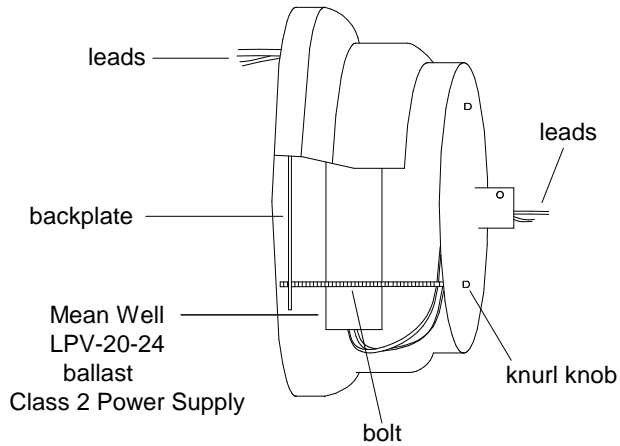

Small Ballast Pot Canopy

38A Shade

- 50,000 hour life
- Average savings is \$39.42 per year as compared to a 75 Watt incandescent
- Savings of \$ 518.16 for the life of the fixture
- Lumen output is equal to a 75 Watt bulb.

Unless Otherwise Specified: Dimensions in Inches Tolerances: Fractional ± Angular: Mach ± Bend ± Two Place Decimal ± Three Place Decimal ±	Drawn T.A.R.	Date 05/20/11	Primelite Mfg. Corp.					
	Checked ENG Appr.	10/24/11				38/857 LED 24 Watt 1000 Lumens @ 3000K 1250 Lumens @ 4000K 24 Volt Output		
	MFR Appr. QA		Size A	Drawing No. 0001	Rev A			
	Comments CAD Generated Drawing Do Not Manually Update			Scale	CAD File			
	Construction: All Aluminum							
Pipe Size: 1/2"								