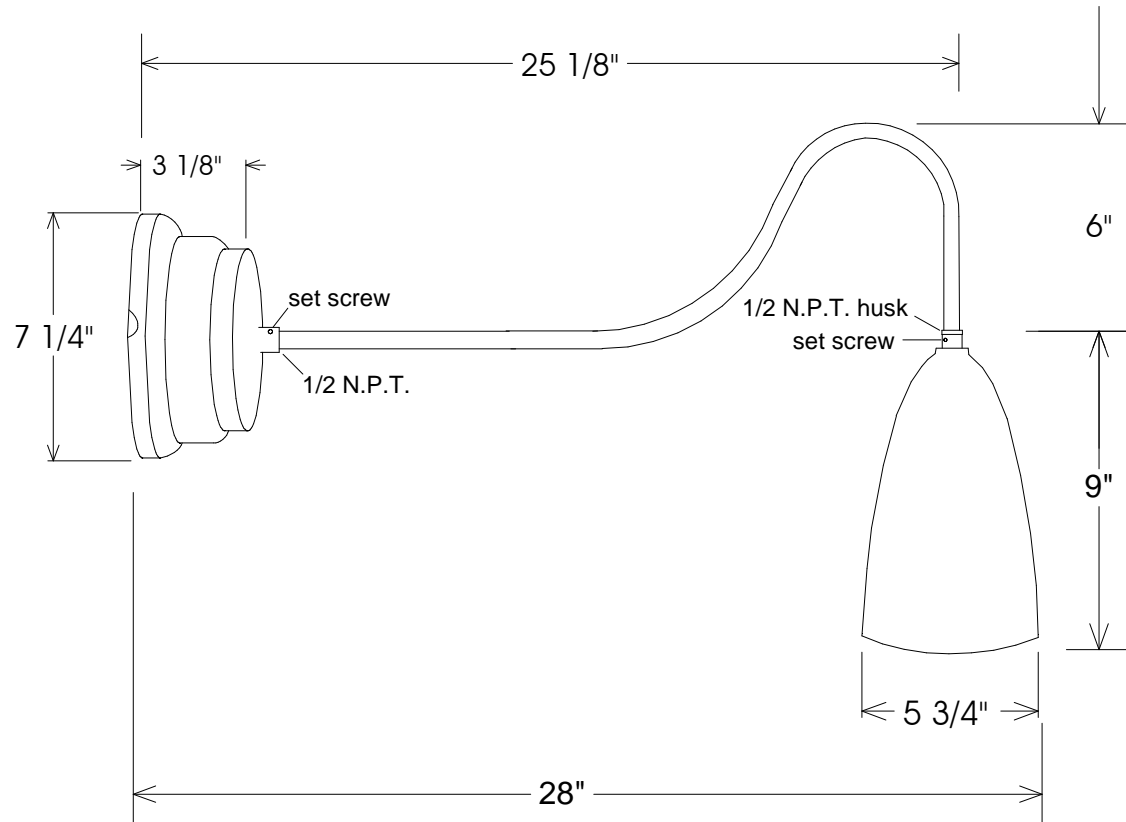

Small Ballast Pot Canopy

38A Shade

- 50,000 hour life
- Average savings is \$39.42 per year as compared to a 75 Watt incandescent
- Savings of \$ 518.16 for the life of the fixture
- Lumen output is equal to a 75 Watt bulb.

Unless Otherwise Specified: Dimensions in Inches Tolerances: Fractional ± Angular: Mach ± Bend ± Two Place Decimal ± Three Place Decimal ±	Drawn T.A.R.	Date 05/20/11	Primelite Mfg. Corp.					
	Checked ENG Appr.	10/24/11				38/857 LED 24 Watt 1000 Lumens @ 3000K 1250 Lumens @ 4000K 24 Volt Output		
	MFR Appr. QA		Size A	Drawing No. 0001	Rev A			
	Comments CAD Generated Drawing Do Not Manually Update			Scale	CAD File			
	Construction: All Aluminum							
Pipe Size: 1/2"								