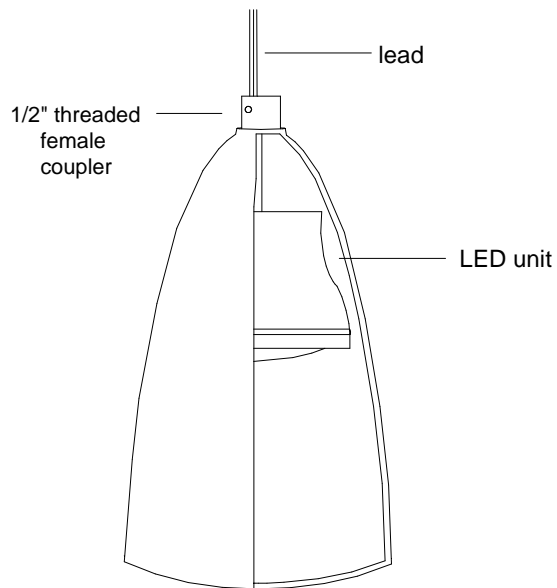

Small Ballast Pot Canopy

38A Shade

- 50,000 hour life
- Average savings is \$39.42 per year as compared to a 75 Watt incandescent
- Savings of \$ 518.16 for the life of the fixture
- Lumen output is equal to a 75 Watt bulb.

Unless Otherwise Specified: Dimensions in Inches Tolerances: Fractional ± Angular: Mach ± Bend ± Two Place Decimal ± Three Place Decimal ±	Drawn T.A.R.	Date 05/20/11	Primelite Mfg. Corp.					
	Checked ENG Appr.	10/24/11				38/857 LED 24 Watt 1000 Lumens @ 3000K 1250 Lumens @ 4000K 24 Volt Output		
	MFR Appr. QA		Size A	Drawing No. 0001	Rev A			
	Comments CAD Generated Drawing Do Not Manually Update			Scale	CAD File			
	Construction: All Aluminum							
Pipe Size: 1/2"								