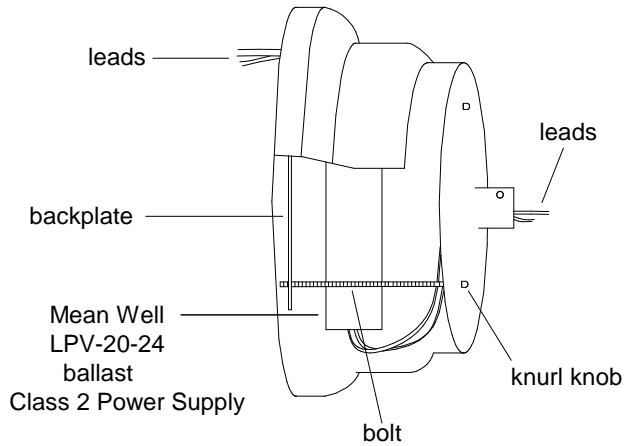

Small Ballast Pot Canopy

28A Shade

- 50,000 hour life
- Average savings is \$39.42 per year as compared to a 75 Watt incandescent
- Savings of \$ 518.16 for the life of the fixture
- Lumen output is equal to a 75 Watt bulb.

Unless Otherwise Specified: Dimensions in Inches Tolerances: Fractional ± Angular: Mach ± Bend ± Two Place Decimal ± Three Place Decimal ±	Drawn	Name	Date	Primelite Mfg. Corp.		
	Checked	T.A.R.	10/17/11			
	ENG Appr.		10/24/11	38/855 LED 24 Watt 1000 Lumens @ 3000K 1250 Lumens @ 4000K 24 Volt Output		
	MFR Appr.					
	QA					
	Comments	CAD Generated Drawing Do Not Manually Update				
Construction: All Aluminum	Size	Drawing No.	Rev			
Pipe Size: 1/2"	A	0001	A			
	Scale	CAD File	Sheet	1 of 1		