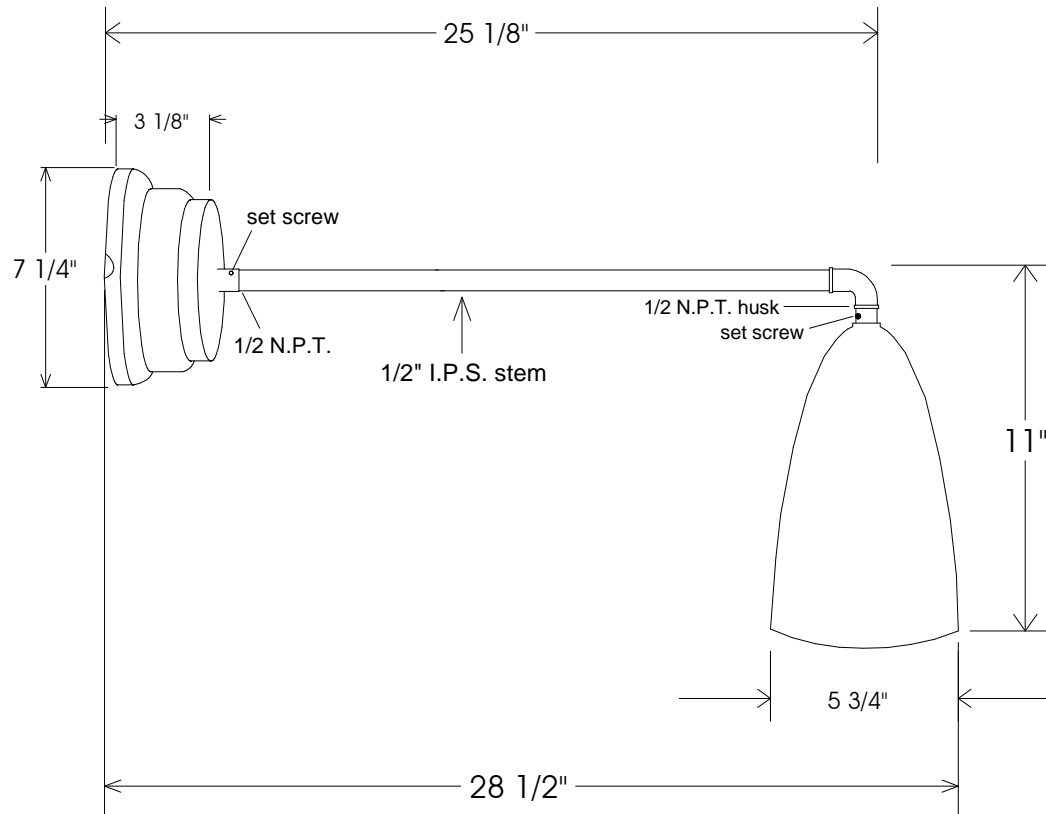

Small Ballast Pot Canopy

28A Shade

- 50,000 hour life
- Average savings is \$39.42 per year as compared to a 75 Watt incandescent
- Savings of \$ 518.16 for the life of the fixture
- Lumen output is equal to a 75 Watt bulb.

Unless Otherwise Specified: Dimensions in Inches Tolerances: Fractional ± Angular: Mach ± Bend ± Two Place Decimal ± Three Place Decimal ±	Drawn	Name	Date	Primelite Mfg. Corp.		
	Checked	T.A.R.	10/17/11			
	ENG Appr.		10/24/11	38/855 LED 24 Watt 1000 Lumens @ 3000K 1250 Lumens @ 4000K 24 Volt Output		
	MFR Appr.					
	QA					
	Comments	CAD Generated Drawing Do Not Manually Update				
Construction: All Aluminum	Size	Drawing No.	Rev			
Pipe Size: 1/2"	A	0001	A			
	Scale	CAD File	Sheet	1 of 1		