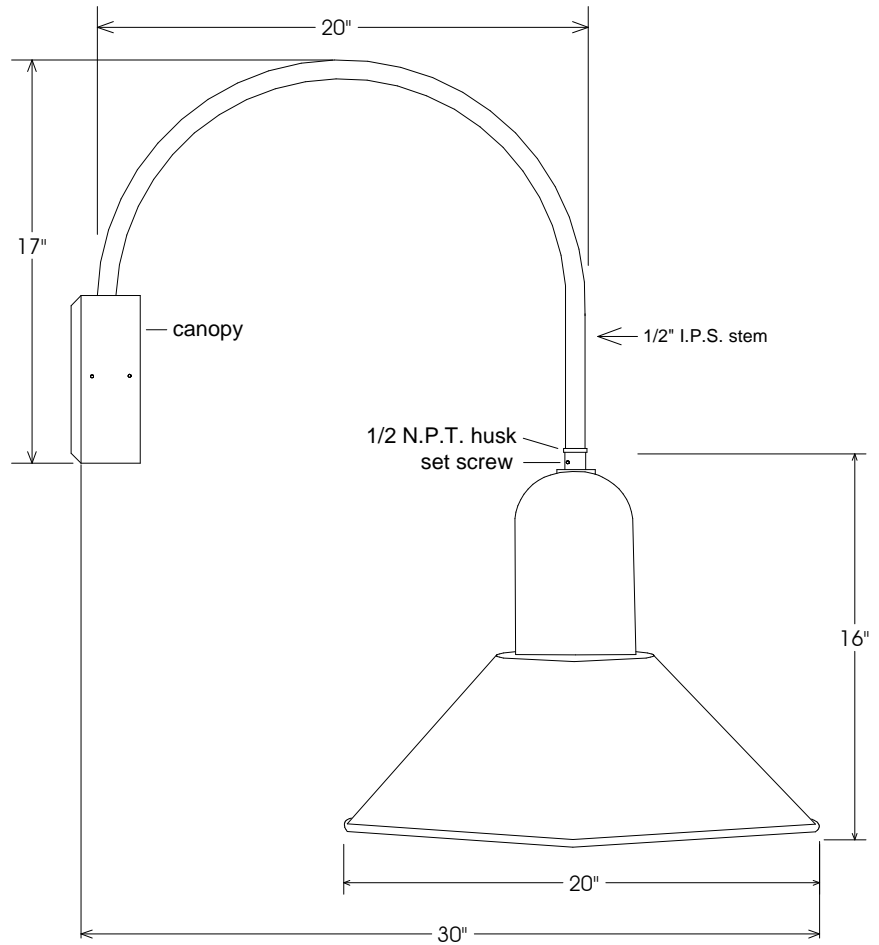

37/20A Shade

- 50,000 hour life
- Average savings is \$39.42 per year as compared to a 75 Watt incandescent
- Savings of \$ 518.16 for the life of the fixture
- Lumen output is equal to a 75 Watt bulb.

Unless Otherwise Specified:				Primelite Mfg. Corp.			
Dimensions in Inches		Drawn	Name				Date
Tolerances: Fractional ±			T.A.R.	10/17/11	37/20-866 LED 24 Watt 1000 Lumens @ 3000K 1250 Lumens @ 4000K 24 Volt Output		
Angular: Mach ± Bend ±		Checked		10/24/11			
Two Place Decimal ±		ENG Appr.					
Three Place Decimal ±		MFR Appr.					
		QA					
		Comments			Size	Drawing No.	Rev
Construction: All Aluminum		CAD Generated Drawing Do Not Manually Update			A	0001	A
Pipe: 1/2" I.P.S. aluminum					Scale	CAD File	Sheet 1 of 1