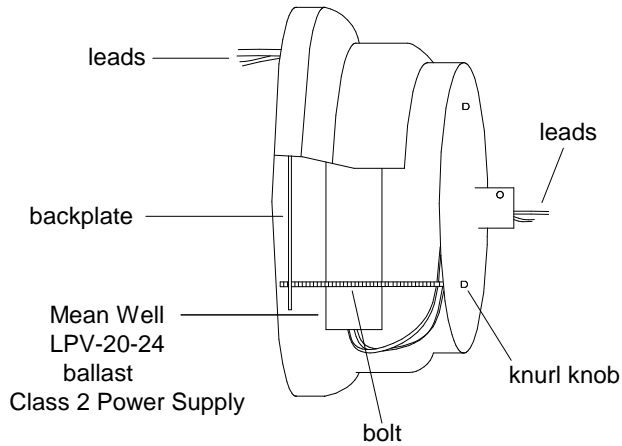

Small Ballast Pot Canopy

37/20A Shade

- 50,000 hour life
- Average savings is \$39.42 per year as compared to a 75 Watt incandescent
- Savings of \$ 518.16 for the life of the fixture
- Lumen output is equal to a 75 Watt bulb.

Unless Otherwise Specified: Dimensions in Inches Tolerances: Fractional ± Angular: Mach ± Bend ± Two Place Decimal ± Three Place Decimal ±	Drawn	Name	Date	Primelite Mfg. Corp. 37/20-864 LED 24 Watt 1000 Lumens @ 3000K 1250 Lumens @ 4000K 24 Volt Output
	Checked	T.A.R.	10/04/11	
	ENG Appr.		10/24/11	
	MFR Appr.			
	QA			
Construction: All Aluminum	Comments			Size
Pipe Size: 1/2"	CAD Generated Drawing Do Not Manually Update			Drawing No.
				Rev
				A
	Scale	CAD File	Sheet	1 of 1