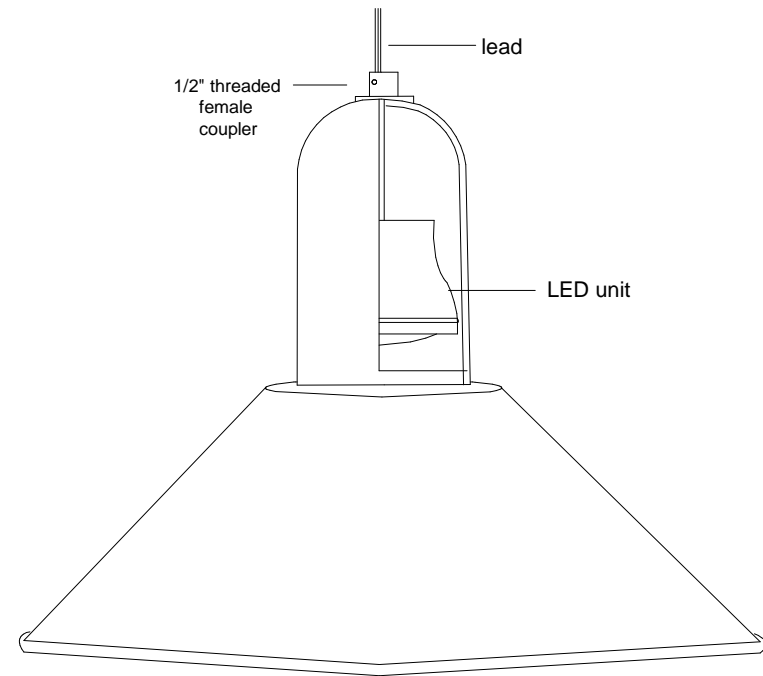

Small Ballast Pot Canopy

37/20A Shade

- 50,000 hour life
- Average savings is \$39.42 per year as compared to a 75 Watt incandescent
- Savings of \$ 518.16 for the life of the fixture
- Lumen output is equal to a 75 Watt bulb.

Unless Otherwise Specified: Dimensions in Inches Tolerances: Fractional ± Angular: Mach ± Bend ± Two Place Decimal ± Three Place Decimal ±	Drawn	Name	Date	Primelite Mfg. Corp. 37/20-864 LED 24 Watt 1000 Lumens @ 3000K 1250 Lumens @ 4000K 24 Volt Output
	Checked	T.A.R.	10/04/11	
	ENG Appr.		10/24/11	
	MFR Appr.			
	QA			
Construction: All Aluminum	Comments			Size
Pipe Size: 1/2"	CAD Generated Drawing Do Not Manually Update			Drawing No.
				Rev
				A
	Scale	CAD File	Sheet	1 of 1