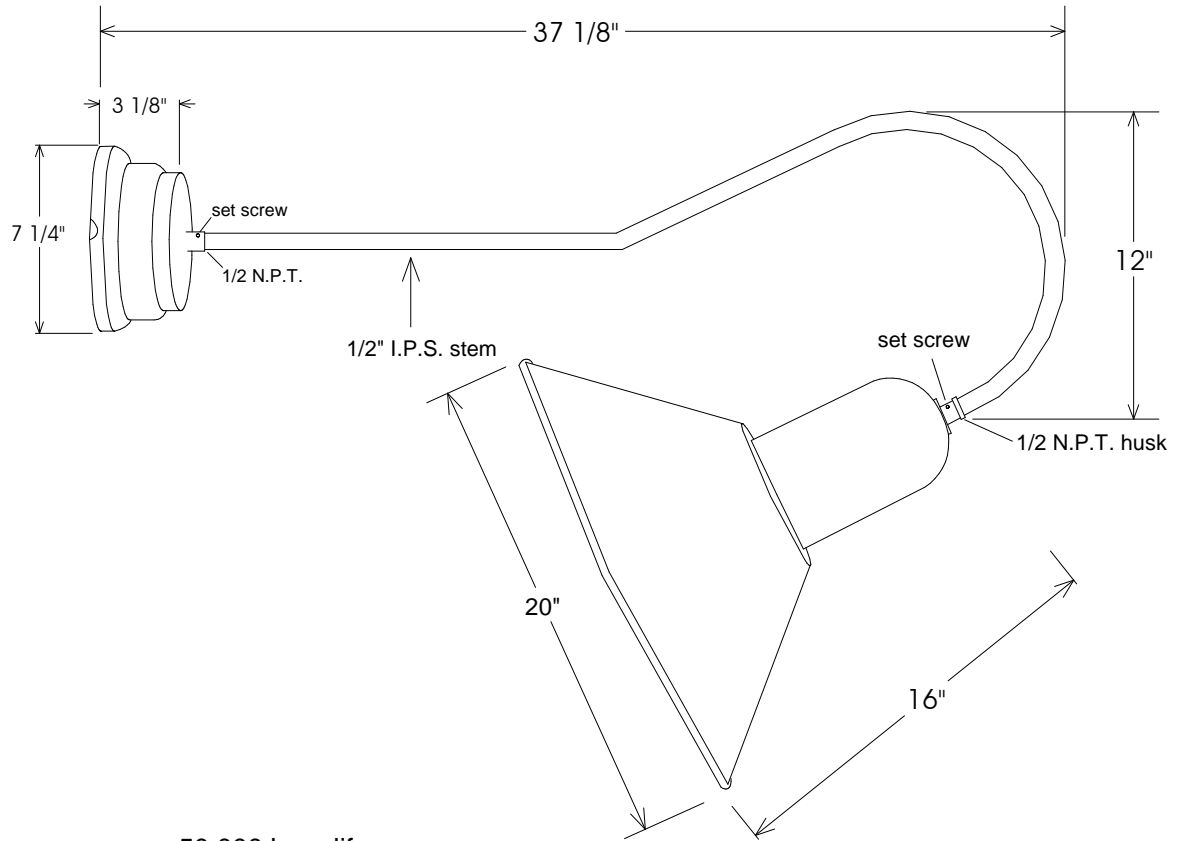

Small Ballast Pot Canopy

37/20A Shade

- 50,000 hour life
- Average savings is \$39.42 per year as compared to a 75 Watt incandescent
- Savings of \$ 518.16 for the life of the fixture
- Lumen output is equal to a 75 Watt bulb.

Unless Otherwise Specified: Dimensions in Inches Tolerances: Fractional ± Angular: Mach ± Bend ± Two Place Decimal ± Three Place Decimal ±	Drawn	Name	Date	Primelite Mfg. Corp. 37/20-864 LED 24 Watt 1000 Lumens @ 3000K 1250 Lumens @ 4000K 24 Volt Output
	Checked	T.A.R.	10/04/11	
	ENG Appr.		10/24/11	
	MFR Appr.			
	QA			
Construction: All Aluminum	Comments			Size
Pipe Size: 1/2"	CAD Generated Drawing Do Not Manually Update			Drawing No.
				Rev
				A
	Scale	CAD File	Sheet	1 of 1