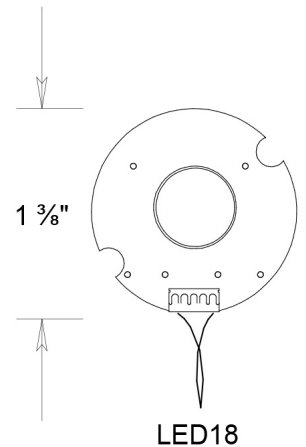

- 18" - #288/3 LED90
- 20" - #290/3 LED90
- 22" - #292/3 LED90
- 24" - #294/3 LED90

Unless Otherwise Specified:

Dimensions in Inches
 Tolerances: Fractional ±
 Angular: Mach ± Bend ±
 Two Place Decimal ±
 Three Place Decimal ±

	Name	Date	Pendant Globe #290/3 LED90		
Drawn	lv	11/21/17	20" Acrylic Pendant Globe 10' Vinyl Cord Aluminum Hardware		
Checked			Size	Drawing No.	Rev
ENG Appr.			A	0001	A
MFR Appr.			Scale	CAD File	Sheet
QA					1 of 1
Comments					