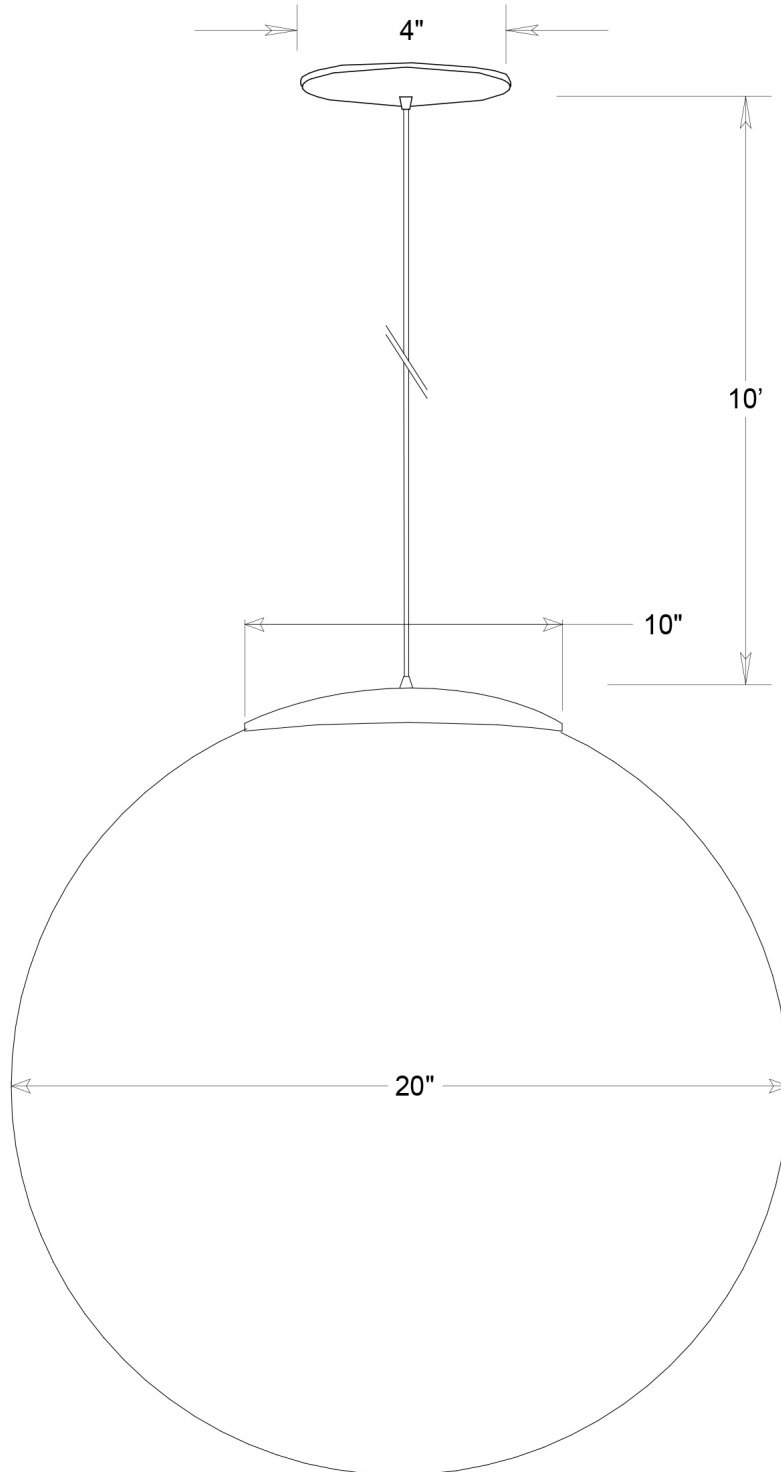

Primelite Manufacturing Corp

407 S Main St, Freeport, NY 11520

Phone: 516-868-4411 | Fax: 516-868-4609

sales@primelite-mfg.com | www.primelite-mfg.com

PART #	LAMP	VOLTAGE	COLOR
JOB NAME			TYPE

LED90 Globe Series

- 18" - #288/3 LED90
- 20" - #290/3 LED90
- 22" - #292/3 LED90
- 24" - #294/3 LED90

Unless Otherwise Specified:

Dimensions in Inches
 Tolerances: Fractional ±
 Angular: Mach ± Bend ±
 Two Place Decimal ±
 Three Place Decimal ±

	Name	Date	Pendant Globe #290/3 LED90		
Drawn	lv	11/21/17	20" Acrylic Pendant Globe 10' Vinyl Cord Aluminum Hardware		
Checked			Size	Drawing No.	Rev
ENG Appr.			A	0001	A
MFR Appr.			Scale	CAD File	Sheet
QA					1 of 1
Comments					