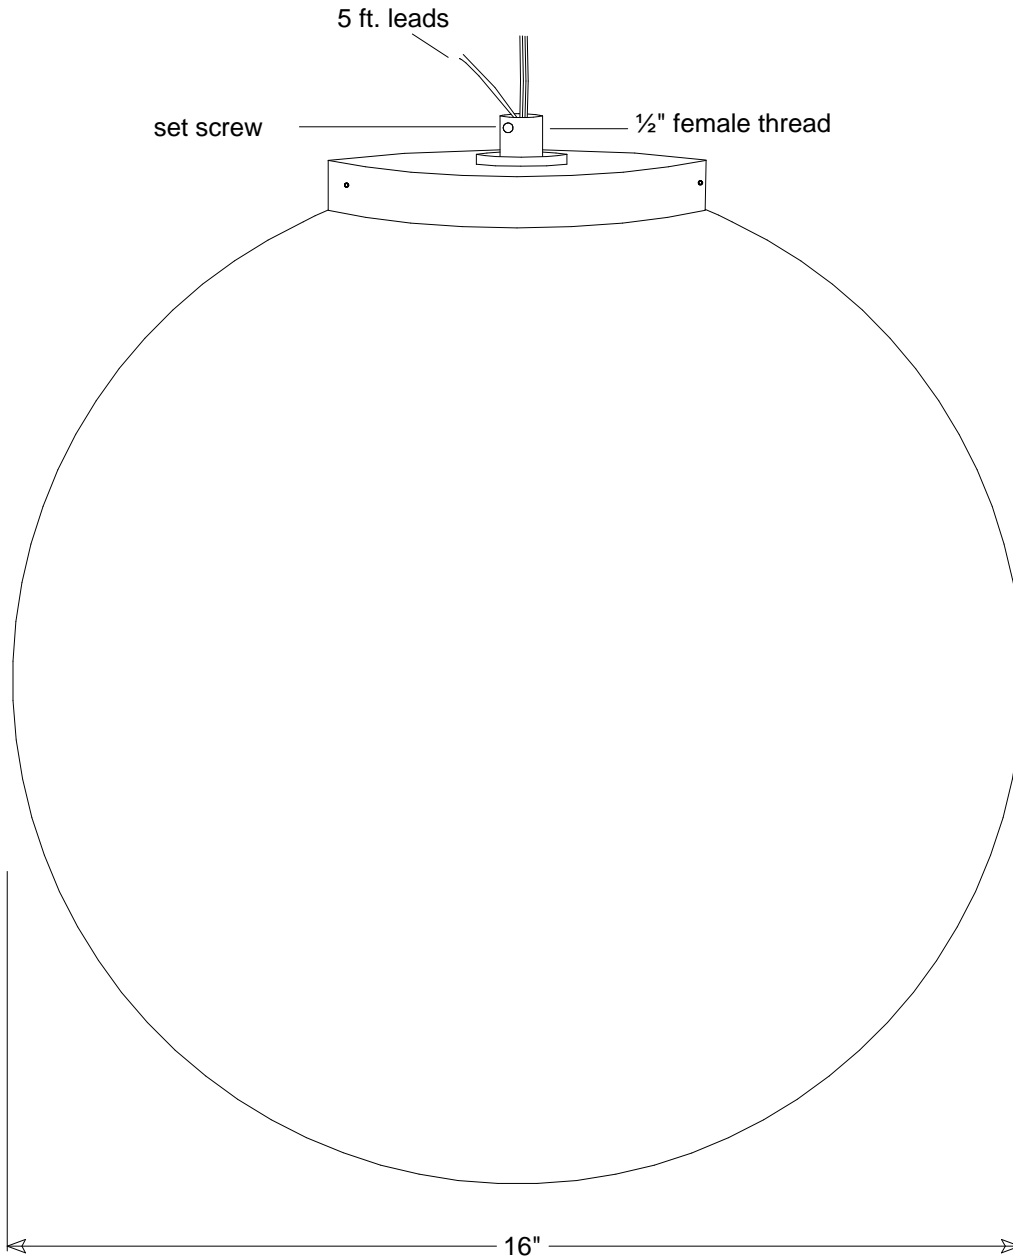

Lamp: LED | Incandescent

1/200A | LED40
 (LED40 = 4 x LED10)

Construction: Aluminum

Unless Otherwise Specified:
 Dimensions in Inches

Name	Date	Head #286A		
Drawn: iv	05/01/18	16" Dia Acrylic Globe Additional Globe Sizes Available		
Checked:		Size: A	Drawing No.: 0001	Rev: A
ENG Appr.:		Scale:	CAD File:	Sheet: 1 of 1
MFR Appr.:		Comments:		
QA:				