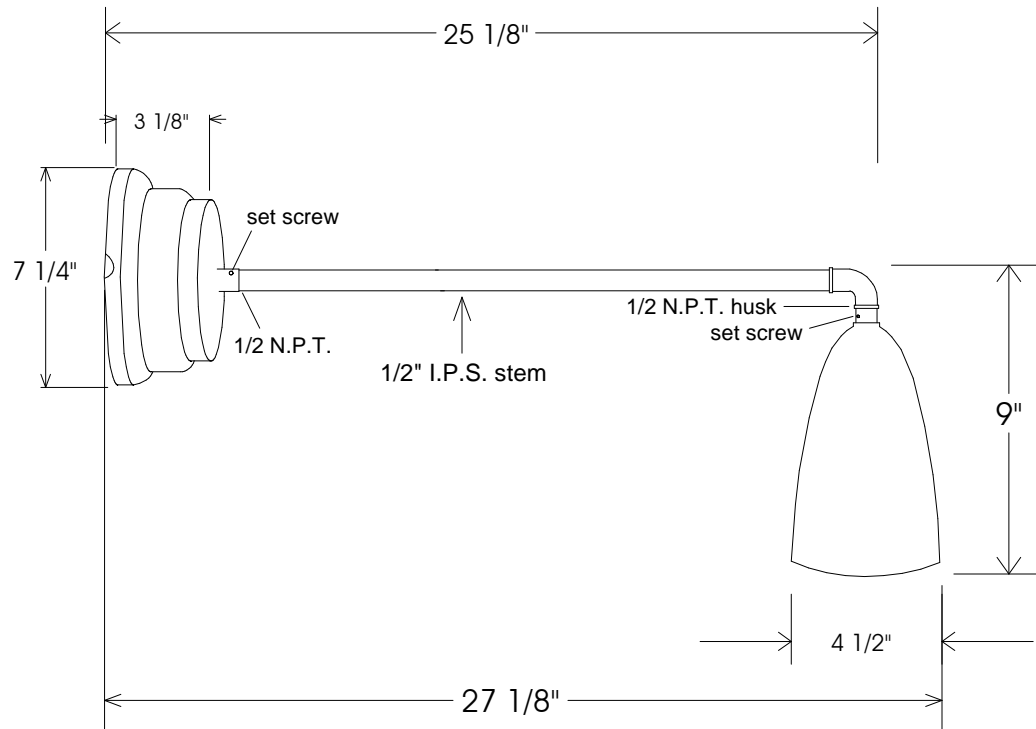

Small Ballast Pot Canopy

28A Shade

- 50,000 hour life
- Average savings is \$39.42 per year as compared to a 75 Watt incandescent
- Savings of \$ 518.16 for the life of the fixture
- Lumen output is equal to a 75 Watt bulb.

Unless Otherwise Specified: Dimensions in Inches Tolerances: Fractional ± Angular: Mach ± Bend ± Two Place Decimal ± Three Place Decimal ±	Drawn	Name	Date	Primelite Mfg. Corp. 28/855 LED 24 Watt 1000 Lumens @ 3000K 1250 Lumens @ 4000K 24 Volt Output	
	Checked	T.A.R.	10/17/11		
	ENG Appr.		10/24/11		
	MFR Appr.				
	QA				
Construction: All Aluminum Pipe Size: 1/2"	Comments CAD Generated Drawing Do Not Manually Update		Size A	Drawing No. 0001	Rev A
	Scale	CAD File	Sheet	1 of 1	