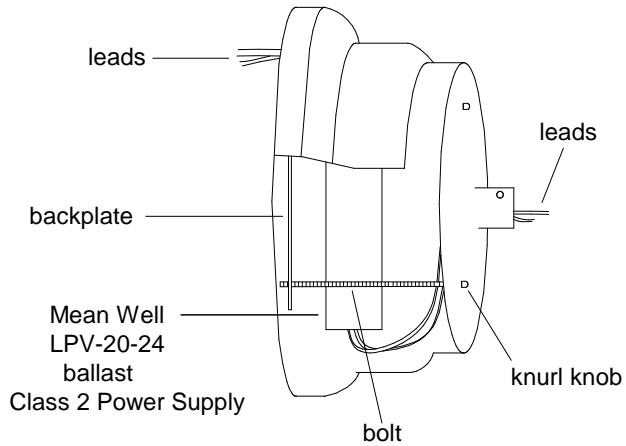

Small Ballast Pot Canopy

28A Shade

- 50,000 hour life
- Average savings is \$39.42 per year as compared to a 75 Watt incandescent
- Savings of \$ 518.16 for the life of the fixture
- Lumen output is equal to a 75 Watt bulb.

Unless Otherwise Specified: Dimensions in Inches Tolerances: Fractional ± Angular: Mach ± Bend ± Two Place Decimal ± Three Place Decimal ±	Drawn	Name	Date	Primelite Mfg. Corp. 28/855 LED 24 Watt 1000 Lumens @ 3000K 1250 Lumens @ 4000K 24 Volt Output	
	Checked	T.A.R.	10/17/11		
	ENG Appr.		10/24/11		
	MFR Appr.				
	QA				
Construction: All Aluminum Pipe Size: 1/2"	Comments CAD Generated Drawing Do Not Manually Update		Size A	Drawing No. 0001	Rev A
	Scale	CAD File	Sheet	1 of 1	