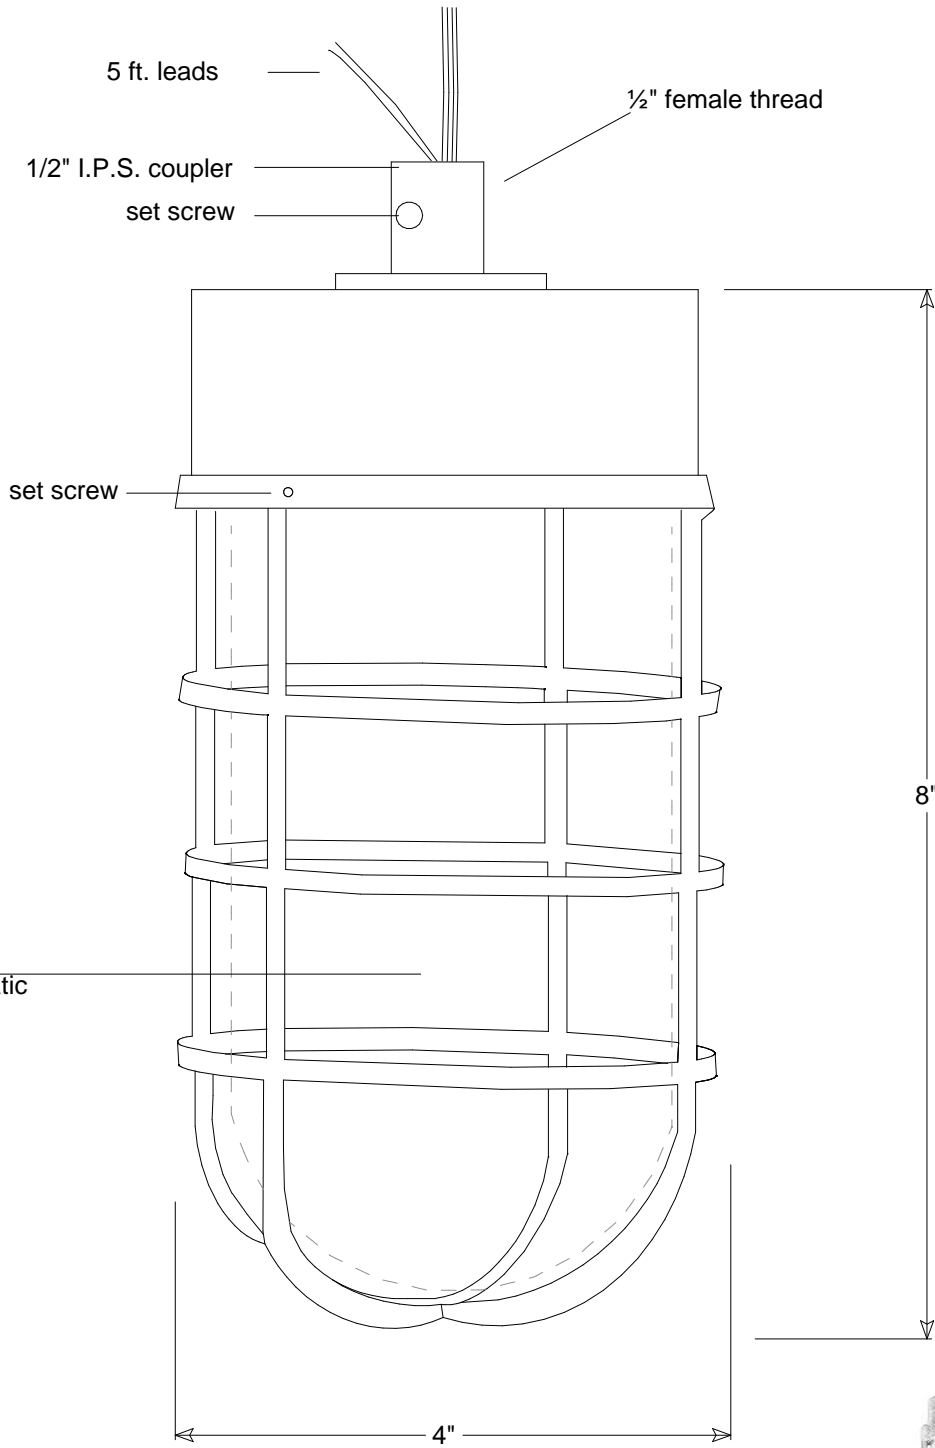

Primelite Manufacturing Corp

407 S Main St, Freeport, NY 11520

Phone: 516-868-4411 | Fax: 516-868-4609
 sales@primelite-mfg.com | www.primelite-mfg.com

PART # #26A-WG	LAMP Incandescent LED	VOLTAGE 120 V	COLOR Power Coated Paint
JOB NAME			TYPE Shade

Lamp: Incandescent | LED

1/100A | LED10

Construction: Aluminum | Glass

Unless Otherwise Specified:
Dimensions in Inches

Name	Date	Shade #26A-WG			
Drawn	iv	4" Dia Glass Jelly Jar Wire Guard			
Checked					
ENG Appr.					
MFR Appr.		Size	Drawing No.	Rev	
QA		A	0001	A	
Jelly Jar	Clear, Frosted, Blue, Red, Green, Yellow	Scale	CAD File	Sheet	1 of 1