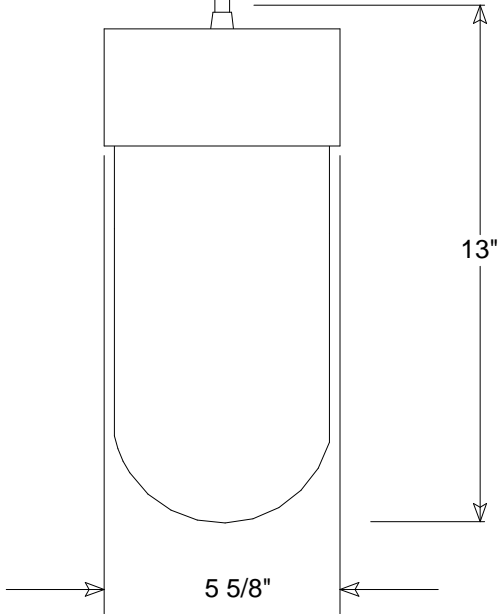

10 ft. Cord

LED13

Unless Otherwise Specified: Dimensions in Inches Tolerances: Fractional ± Angular: Mach ± Bend ± Two Place Decimal ± Three Place Decimal ±		Name	Date	Primelite Mfg. Corp. 516-868-4411		
	Drawn	T.A.R. & Iv	09/29/17			
	Checked			#26/8-4 LED13		
	ENG Appr.					
	MFR Appr.					
	QA			Size	Drawing No.	Rev
Construction: steel, aluminum, glass	Comments			A	0001	A
	CAD Generated Drawing Do Not Manually Update			Scale	CAD File	Sheet
Lamp: 1 x LED13 3K	primelite-mfg.com			1:4		1 of 1