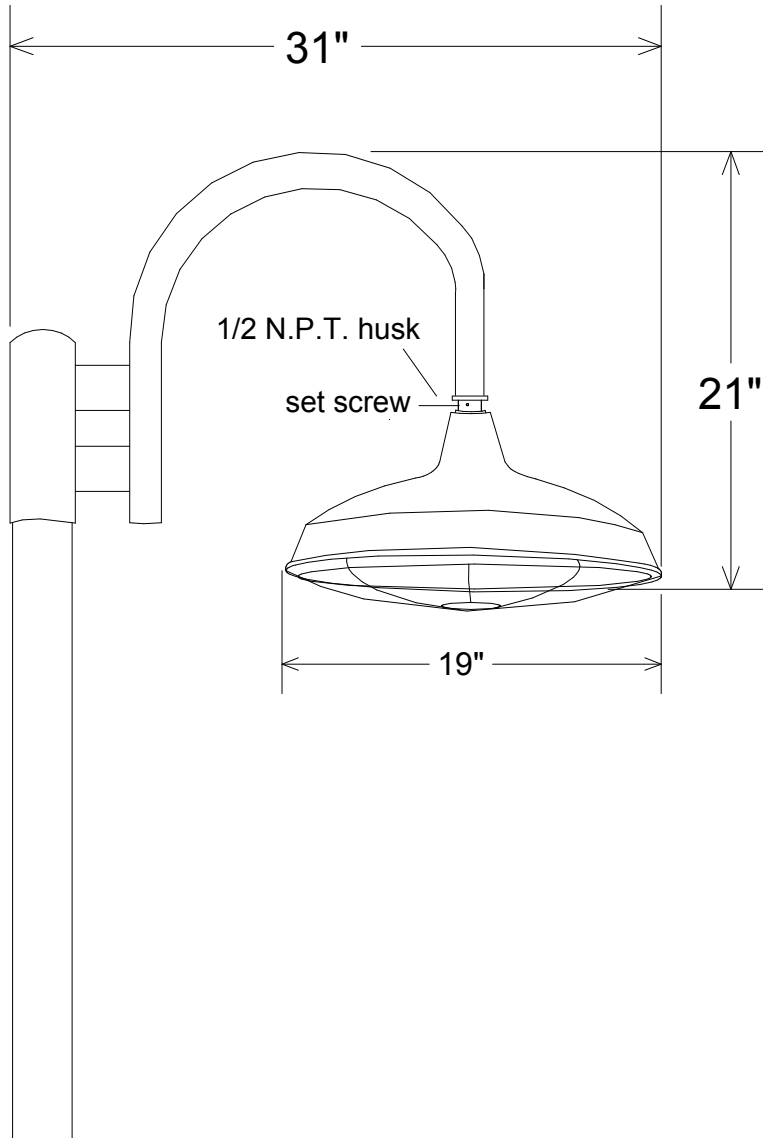

|  |  |             |             |   |                    |               |
|--|--|-------------|-------------|---|--------------------|---------------|
| <b>Unless Otherwise Specified:</b><br>Dimensions in Inches<br>Tolerances: Fractional ±<br>Angular: Mach ± Bend ±<br>Two Place Decimal ±<br>Three Place Decimal ± |  | <b>Name</b> | <b>Date</b> | <b>Primelite Mfg. Corp.</b><br><b>23/19-1963 WG</b> |                    |               |
|  | <b>Drawn</b>   | T.A.R.      | 11/05/09    |   |                    |               |
|  | <b>Checked</b>   |             |             |   |                    |               |
|  | <b>ENG Appr.</b>   |             |             |   |                    |               |
|  | <b>MFR Appr.</b>   |             |             |   |                    |               |
|  | <b>QA</b>  |             |             |   |                    |               |
|  | <b>Comments</b>  |             |             | <b>Size</b>   | <b>Drawing No.</b> | <b>Rev</b>    |
| <b>Construction: All Aluminum</b>  | CAD Generated Drawing<br>Wire Guard Cat# WG3 sold separately |             |             | <b>A</b>  | <b>0001</b>        | <b>A</b>      |
| <b>Pipe Size: 2"</b>   | 70W, 100W, and 150W Metal Halide<br>also available           |             |             | <b>Scale</b>  | <b>CAD File</b>    | <b>Sheet</b>  |
| <b>Lamp: 1-200A incandescent</b>   |  |             |             | <b>1:8</b>  |                    | <b>1 of 1</b> |