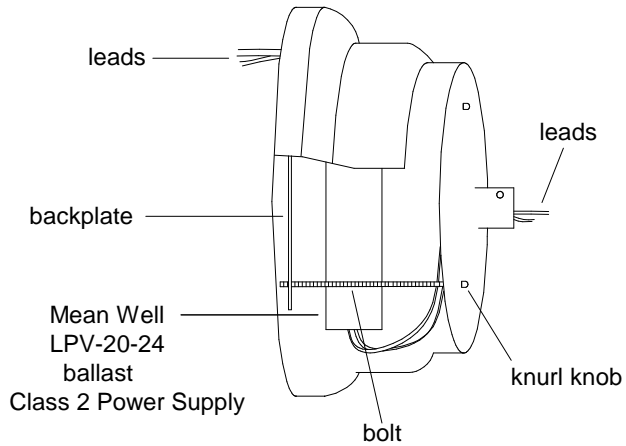

Small Ballast Pot Canopy

23/14A Shade

- 50,000 hour life
- Average savings is \$39.42 per year as compared to a 75 Watt incandescent
- Savings of \$ 518.16 for the life of the fixture
- Lumen output is equal to a 75 Watt bulb.

Unless Otherwise Specified: Dimensions in Inches Tolerances: Fractional ± Angular: Mach ± Bend ± Two Place Decimal ± Three Place Decimal ±	Drawn	Name	Date	Primelite Mfg. Corp. 23/14-853 LED 24 Watt 1000 Lumens @ 3000K 1250 Lumens @ 4000K 24 Volt Output		
	Checked	T.A.R.	02/07/12			
	ENG Appr.					
	MFR Appr.					
	QA					
Construction: All Aluminum	Comments			Size	Drawing No.	Rev
Pipe Size: 1/2"	CAD Generated Drawing Do Not Manually Update			A	0001	A
	Scale		CAD File	Sheet	1 of 1	