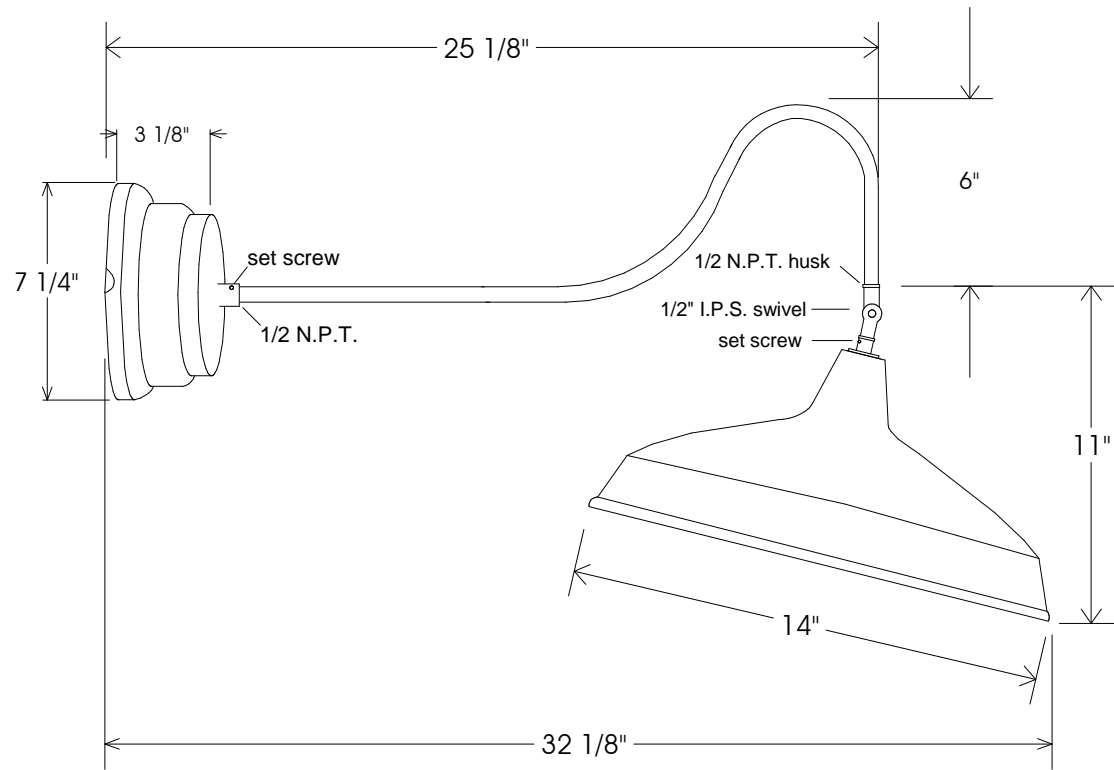

Small Ballast Pot Canopy

23/14A Shade

- 50,000 hour life
- Average savings is \$39.42 per year as compared to a 75 Watt incandescent
- Savings of \$ 518.16 for the life of the fixture
- Lumen output is equal to a 75 Watt bulb.

Unless Otherwise Specified: Dimensions in Inches Tolerances: Fractional ± Angular: Mach ± Bend ± Two Place Decimal ± Three Place Decimal ±	Drawn	Name	Date	Primelite Mfg. Corp. 23/14-853 LED 24 Watt 1000 Lumens @ 3000K 1250 Lumens @ 4000K 24 Volt Output		
	Checked	T.A.R.	02/07/12			
	ENG Appr.					
	MFR Appr.					
	QA					
Construction: All Aluminum	Comments			Size	Drawing No.	Rev
Pipe Size: 1/2"	CAD Generated Drawing Do Not Manually Update			A	0001	A
	Scale		CAD File	Sheet	1 of 1	