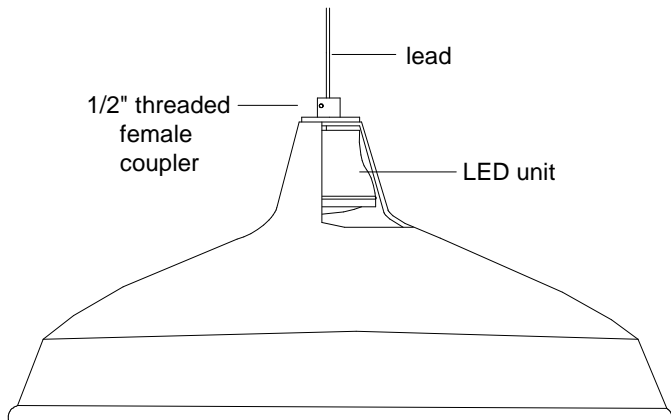

Small Ballast Pot Canopy

23/14A Shade

- 50,000 hour life
- Average savings is \$39.42 per year as compared to a 75 Watt incandescent
- Savings of \$ 518.16 for the life of the fixture
- Lumen output is equal to a 75 Watt bulb.

Unless Otherwise Specified: Dimensions in Inches Tolerances: Fractional ± Angular: Mach ± Bend ± Two Place Decimal ± Three Place Decimal ±	Drawn	Name	Date	Primelite Mfg. Corp. 23/14-853 LED 24 Watt 1000 Lumens @ 3000K 1250 Lumens @ 4000K 24 Volt Output		
	Checked	T.A.R.	02/07/12			
	ENG Appr.					
	MFR Appr.					
	QA					
Construction: All Aluminum	Comments			Size	Drawing No.	Rev
Pipe Size: 1/2"	CAD Generated Drawing Do Not Manually Update			A	0001	A
	Scale		CAD File	Sheet	1 of 1	