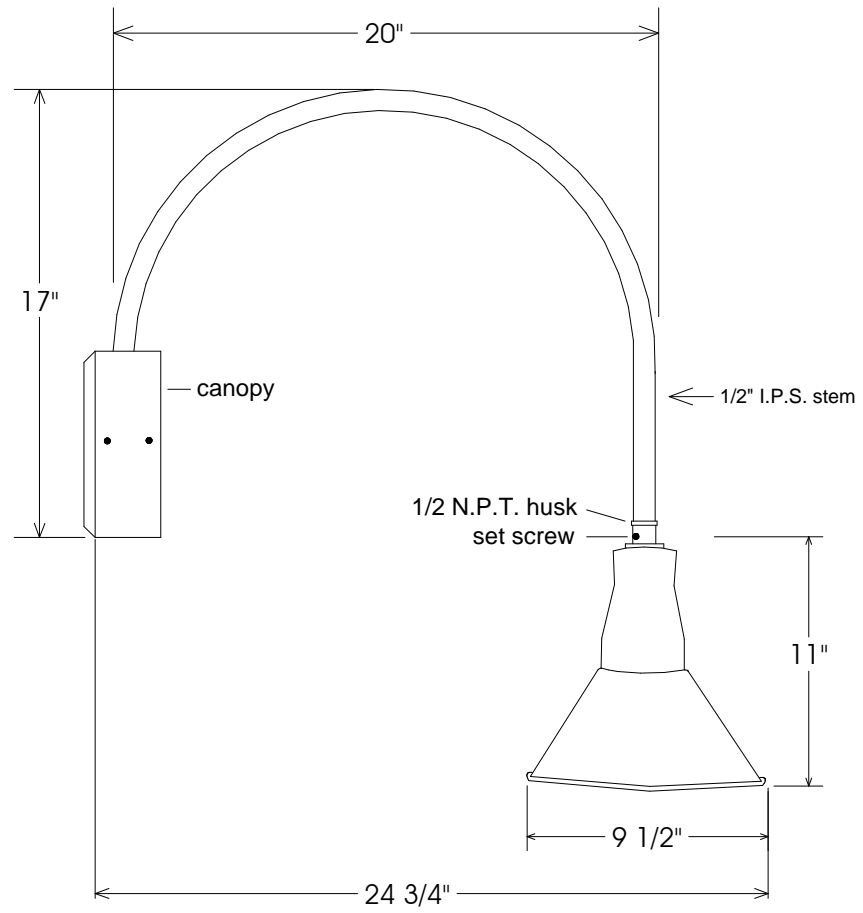

21A Shade

- 50,000 hour life
- Average savings is \$39.42 per year as compared to a 75 Watt incandescent
- Savings of \$ 518.16 for the life of the fixture
- Lumen output is equal to a 75 Watt bulb.

Unless Otherwise Specified: Dimensions in Inches Tolerances: Fractional ± Angular: Mach ± Bend ± Two Place Decimal ± Three Place Decimal ±	Drawn	Name	Date	Primelite Mfg. Corp. 21/866 LED 24 Watt 1000 Lumens @ 3000K 1250 Lumens @ 4000K 24 Volt Output		
	Checked	T.A.R.	02/07/12			
	ENG Appr.					
	MFR Appr.					
	QA					
Construction: All Aluminum Pipe Size: 1/2"	Comments CAD Generated Drawing Do Not Manually Update			Size A	Drawing No. 0001	Rev A
	Scale		CAD File	Sheet	1 of 1	