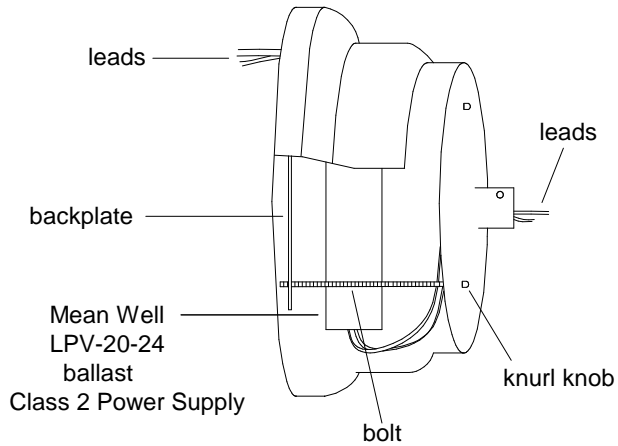

Small Ballast Pot Canopy

21A Shade

- 50,000 hour life
- Average savings is \$39.42 per year as compared to a 75 Watt incandescent
- Savings of \$ 518.16 for the life of the fixture
- Lumen output is equal to a 75 Watt bulb.

Unless Otherwise Specified: Dimensions in Inches Tolerances: Fractional ± Angular: Mach ± Bend ± Two Place Decimal ± Three Place Decimal ±	Drawn T.A.R.	Name T.A.R.	Date 04/12/12	Primelite Mfg. Corp. 21/857 LED 24 Watt 1000 Lumens @ 3000K 1250 Lumens @ 4000K 24 Volt Output		
	Checked					
	ENG Appr.					
	MFR Appr.					
	QA					
Construction: All Aluminum Pipe Size: 1/2"	Comments CAD Generated Drawing Do Not Manually Update			Size A	Drawing No. 0001	Rev A
	Scale	CAD File	Sheet	1 of 1		