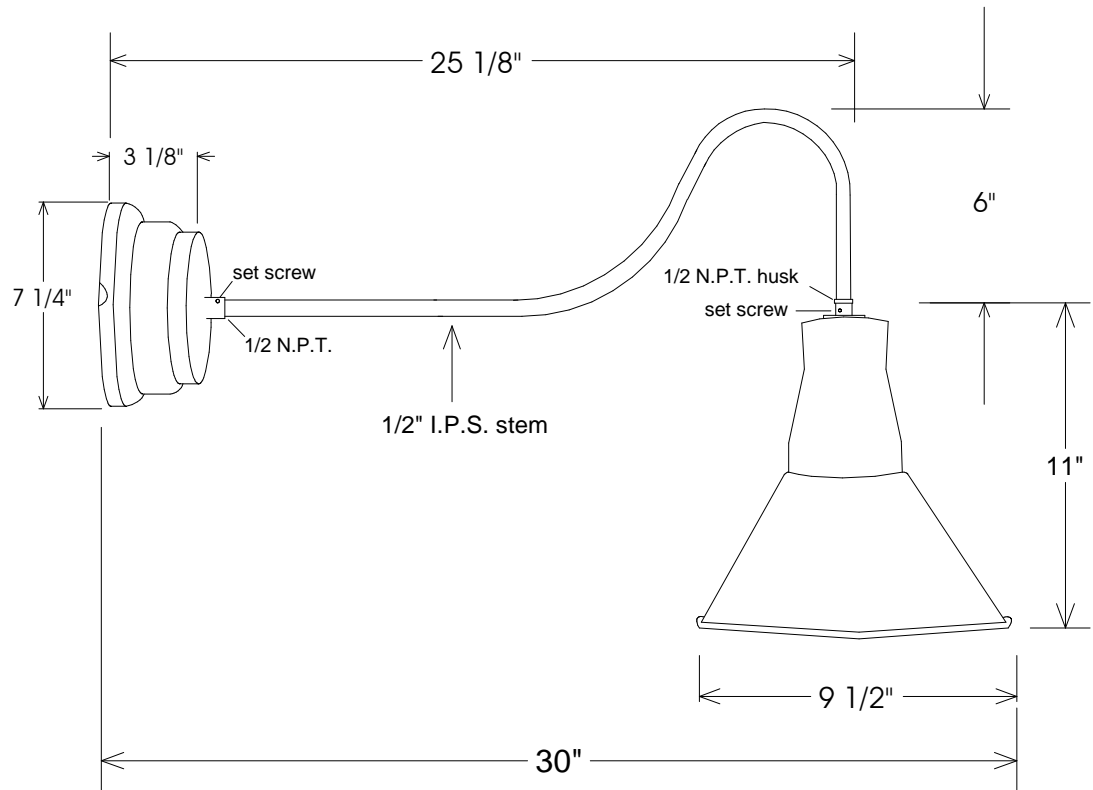

Small Ballast Pot Canopy

21A Shade

- 50,000 hour life
- Average savings is \$39.42 per year as compared to a 75 Watt incandescent
- Savings of \$ 518.16 for the life of the fixture
- Lumen output is equal to a 75 Watt bulb.

Unless Otherwise Specified: Dimensions in Inches Tolerances: Fractional ± Angular: Mach ± Bend ± Two Place Decimal ± Three Place Decimal ±	Drawn T.A.R.	Name T.A.R.	Date 04/12/12	Primelite Mfg. Corp. 21/857 LED 24 Watt 1000 Lumens @ 3000K 1250 Lumens @ 4000K 24 Volt Output		
	Checked					
	ENG Appr.					
	MFR Appr.					
	QA					
Construction: All Aluminum Pipe Size: 1/2"	Comments CAD Generated Drawing Do Not Manually Update			Size A	Drawing No. 0001	Rev A
	Scale	CAD File	Sheet	1 of 1		