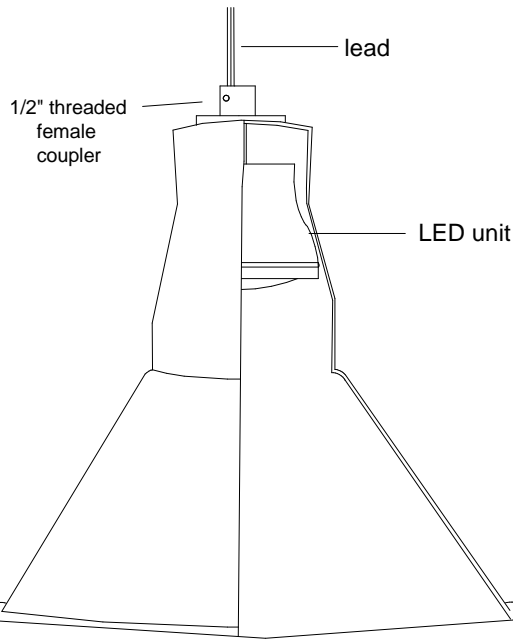

Small Ballast Pot Canopy

21A Shade

- 50,000 hour life
- Average savings is \$39.42 per year as compared to a 75 Watt incandescent
- Savings of \$ 518.16 for the life of the fixture
- Lumen output is equal to a 75 Watt bulb.

Unless Otherwise Specified: Dimensions in Inches Tolerances: Fractional ± Angular: Mach ± Bend ± Two Place Decimal ± Three Place Decimal ±	Drawn T.A.R.	Name T.A.R.	Date 04/12/12	Primelite Mfg. Corp. 21/857 LED 24 Watt 1000 Lumens @ 3000K 1250 Lumens @ 4000K 24 Volt Output		
	Checked					
	ENG Appr.					
	MFR Appr.					
	QA					
Construction: All Aluminum Pipe Size: 1/2"	Comments CAD Generated Drawing Do Not Manually Update			Size A	Drawing No. 0001	Rev A
	Scale	CAD File	Sheet	1 of 1		