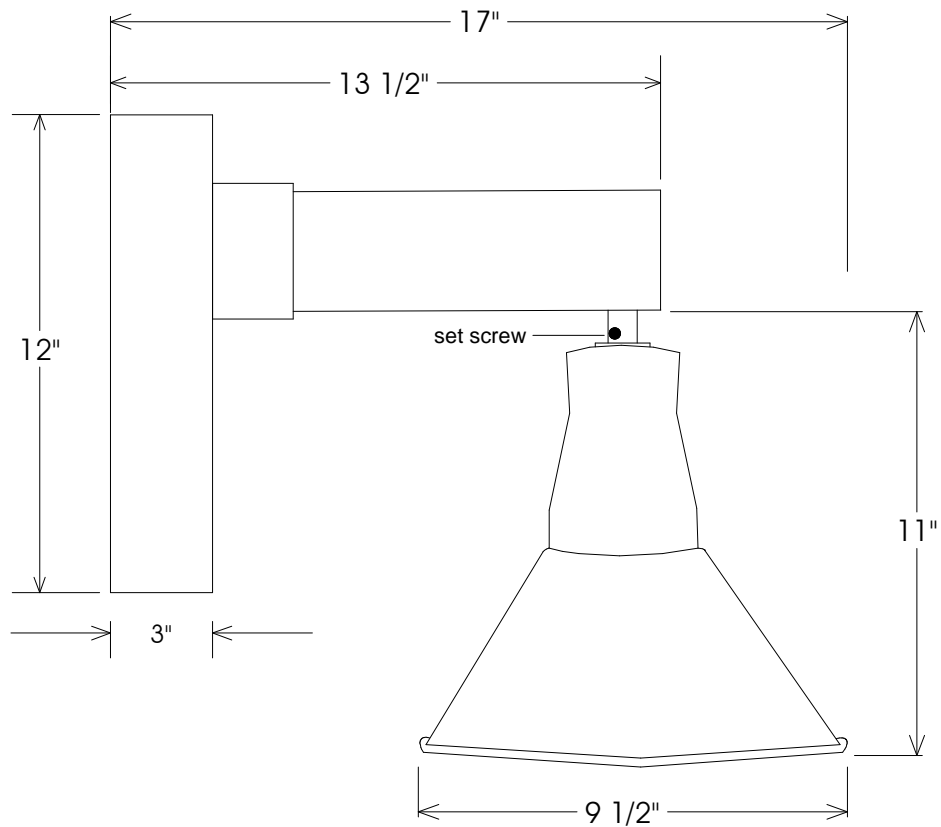

21A Shade

- 50,000 hour life
- Average savings is \$39.42 per year as compared to a 75 Watt incandescent
- Savings of \$ 518.16 for the life of the fixture
- Lumen output is equal to a 75 Watt bulb.

Unless Otherwise Specified: Dimensions in Inches Tolerances: Fractional ± Angular: Mach ± Bend ± Two Place Decimal ± Three Place Decimal ±		Name	Date	Primelite Mfg. Corp.		
	Drawn	T.A.R.	02/07/12			
	Checked			21/1871 LED post light 24 Watt 1000 Lumens @ 3000K 1250 Lumens @ 4000K 24 Volt Output		
	ENG Appr.					
	MFR Appr.					
				QA		
	Comments			Size	Drawing No.	Rev
Construction: All Aluminum	CAD Generated Drawing Do Not Manually Update			A	0001	A
				Scale	CAD File	Sheet 1 of 1