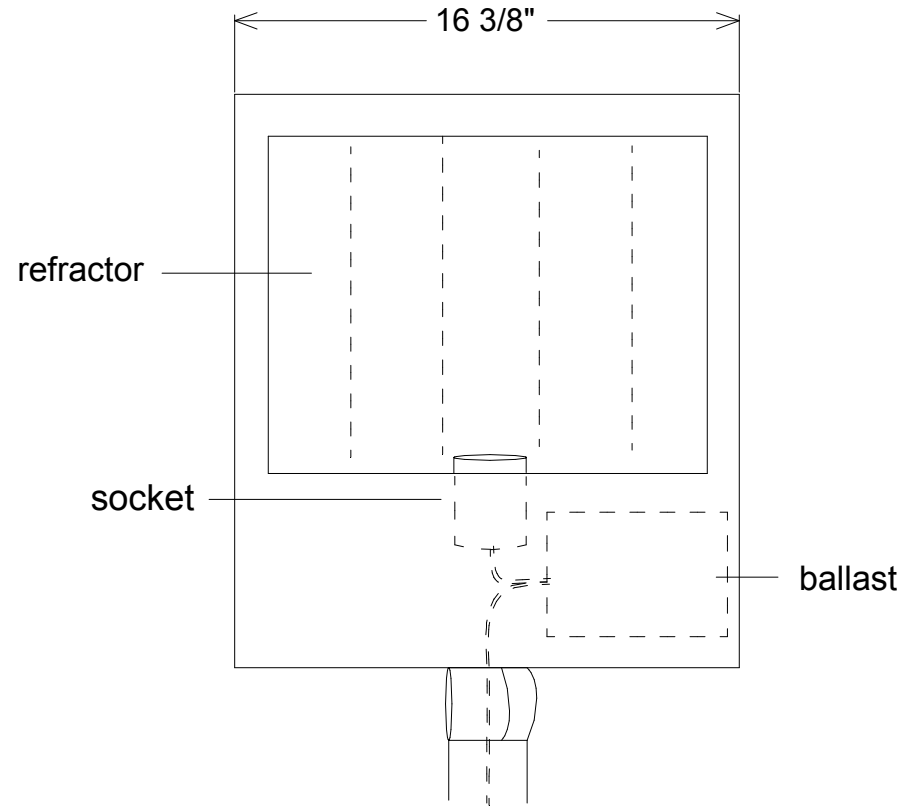

Revisions			Date	Approved
Zone	Rev	Description		

bottom view

Unless Otherwise Specified: Dimensions in Inches Tolerances: Fractional ± Angular: Mach ± Bend ± Two Place Decimal ± Three Place Decimal ±		Name	Date	Primelite Mfg. Corp. 1572 175 MH Dark Sky Friendly Shoebox on 4" square post		
	Drawn	T.A.R.	04/05/10			
	Checked					
	ENG Appr.					
	MFR Appr.					
		QA		Size Drawing No. Rev A 0001 A		
Construction: All Aluminum	Comments		Scale 1:6 CAD File Sheet 1 of 1			
	CAD Generated Drawing Do Not Manually Update					
Lamp: 1-175MH						