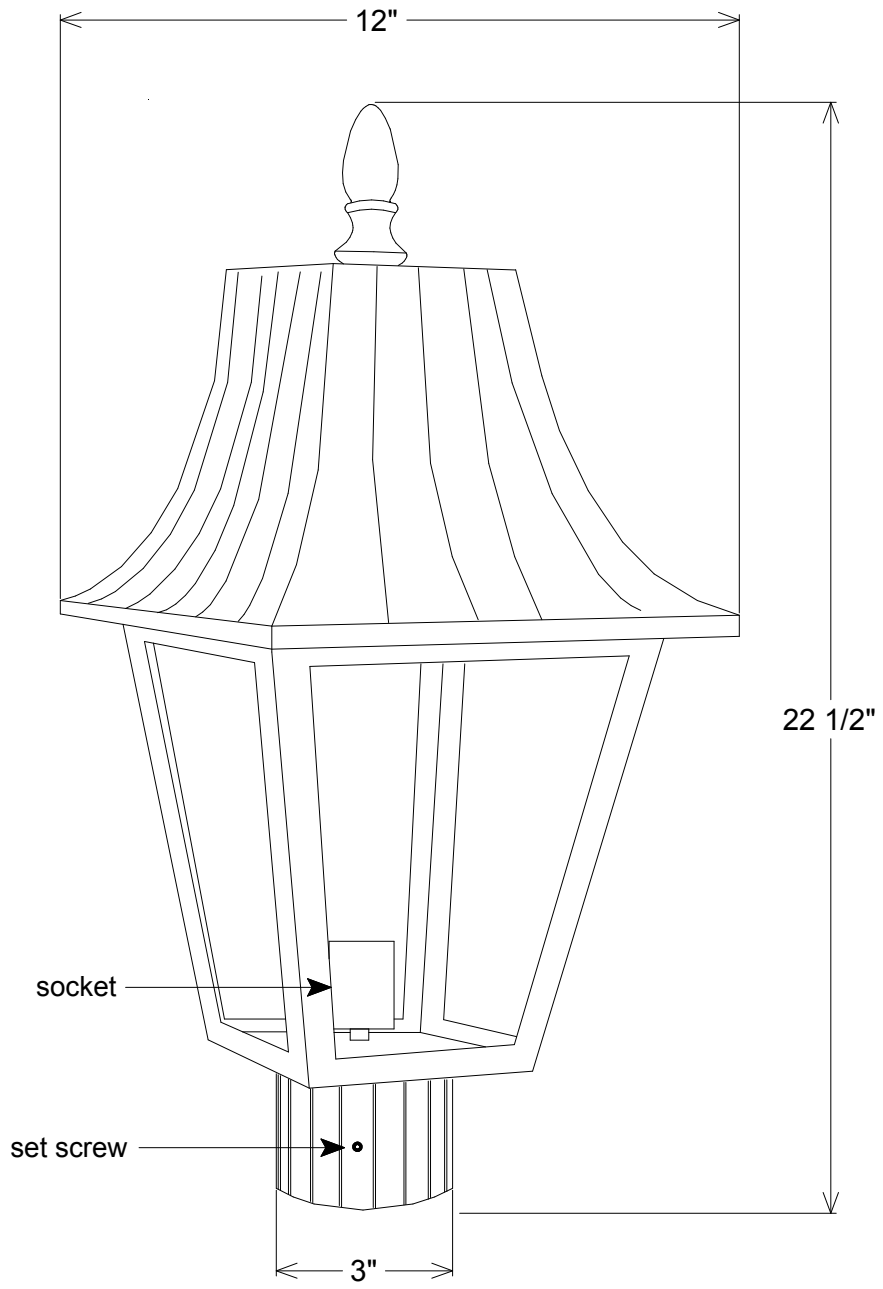

Revisions				
Zone	Rev	Description	Date	Approved

Unless Otherwise Specified:
 Dimensions in Inches
 Tolerances: Fractional ±
 Angular: Mach ± Bend ±
 Two Place Decimal ±
 Three Place Decimal ±

Construction: All Aluminum

Lamp: 1-300A

Name	Date
Drawn T.A.R.	05/26/10
Checked	
ENG Appr.	
MFR Appr.	
QA	
Comments CAD Generated Drawing Do Not Manually Update	

Primelite Mfg. Corp.

1323
**22 1/2"X12" Cast Aluminum
 Lantern Post Light**

Size A	Drawing No. 0001	Rev A
Scale 1:3	CAD File	Sheet 1 of 1