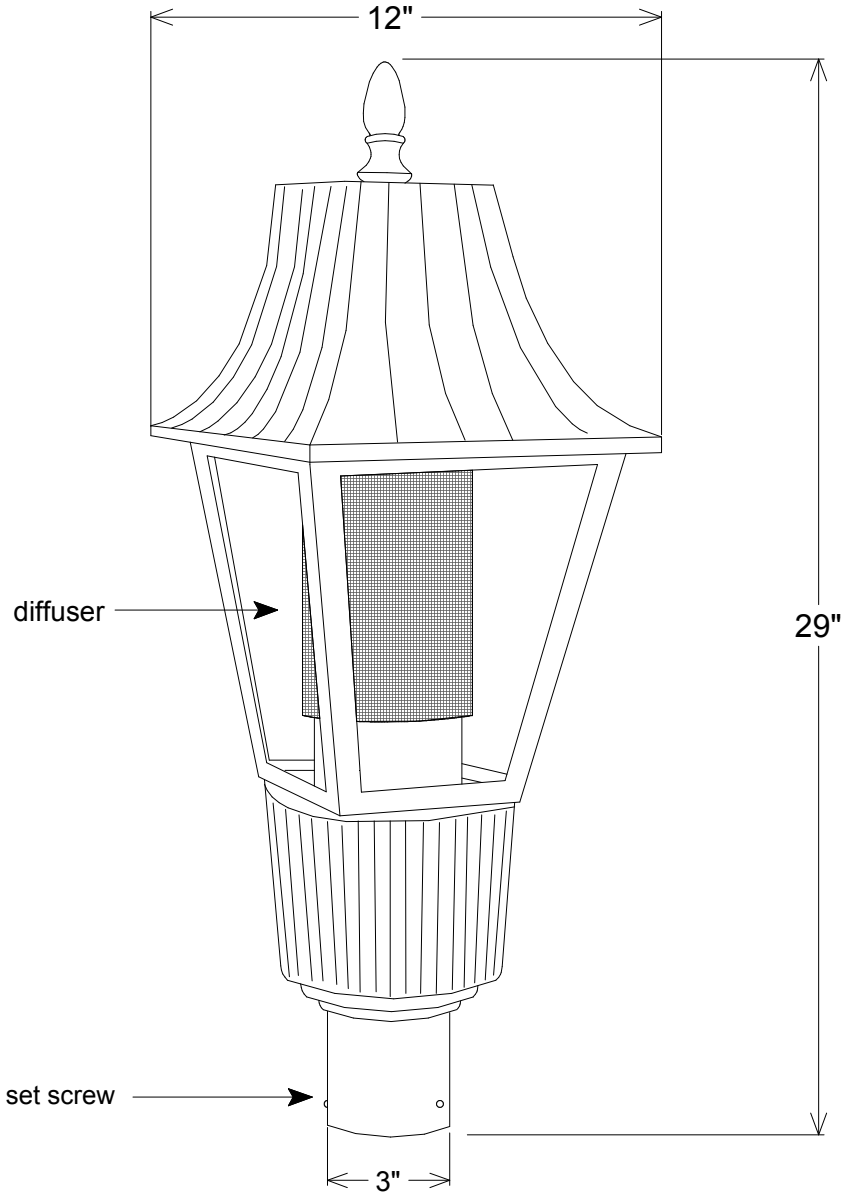

Revisions				
Zone	Rev	Description	Date	Approved

Unless Otherwise Specified: Dimensions in Inches Tolerances: Fractional ± Angular: Mach ± Bend ± Two Place Decimal ± Three Place Decimal ±	Name	Date	Primelite Mfg. Corp. 1323 B 29"X12" Cast Aluminum Lantern Post Light		
	Drawn	T.A.R.			05/26/10
	Checked				
	ENG Appr.				
	MFR Appr.				
QA			Size	Drawing No.	Rev
Construction: All Aluminum	Comments		A	0001	A
	CAD Generated Drawing Do Not Manually Update		Scale	CAD File	Sheet
Lamp: 1-300A			1:3		1 of 1