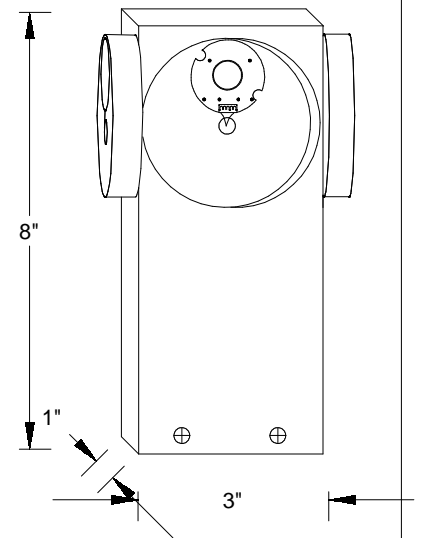

LED40 (4 x LED10)

Unless Otherwise Specified:

Dimensions in Inches
 Tolerances: Fractional ±
 Angular: Mach ± Bend ±
 Two Place Decimal ±
 Three Place Decimal ±

Bracket: All Aluminum

Lamp: 4 x LED10

	Name	Date
Drawn	Iv	06/20/16
Checked		
ENG Appr.		
MFR Appr.		
QA		

Comments
 CAD Generated Drawing
 Do Not Manually Update

Primelite Mfg. Corp.

1284-3NX LED40

14" Acrylic with cage

Size	Drawing No.	Rev
A	0001	A
Scale	CAD File	Sheet 1 of 1